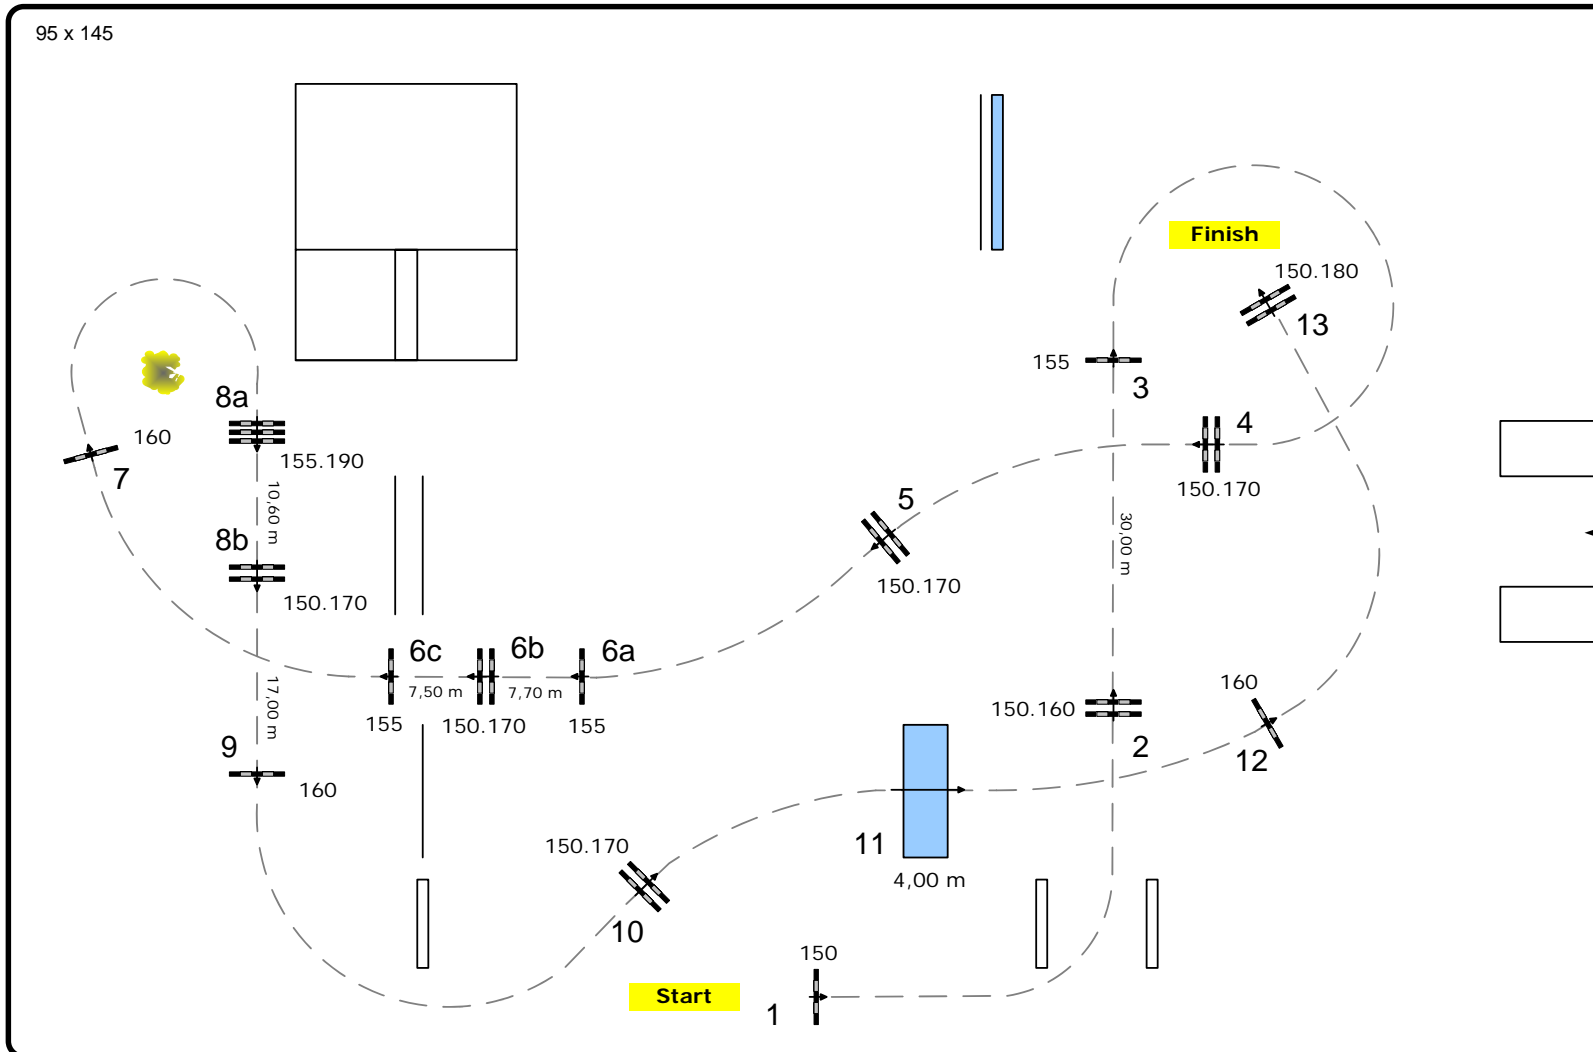

Round 1

Table:	A
FEI RG / Art.:	273.3.1
Height in cm:	160
Speed in mtr/min:	400
Length in mtr.:	550
TA in sec:	83
TL in sec:	166
Obstacles:	13
Efforts:	16