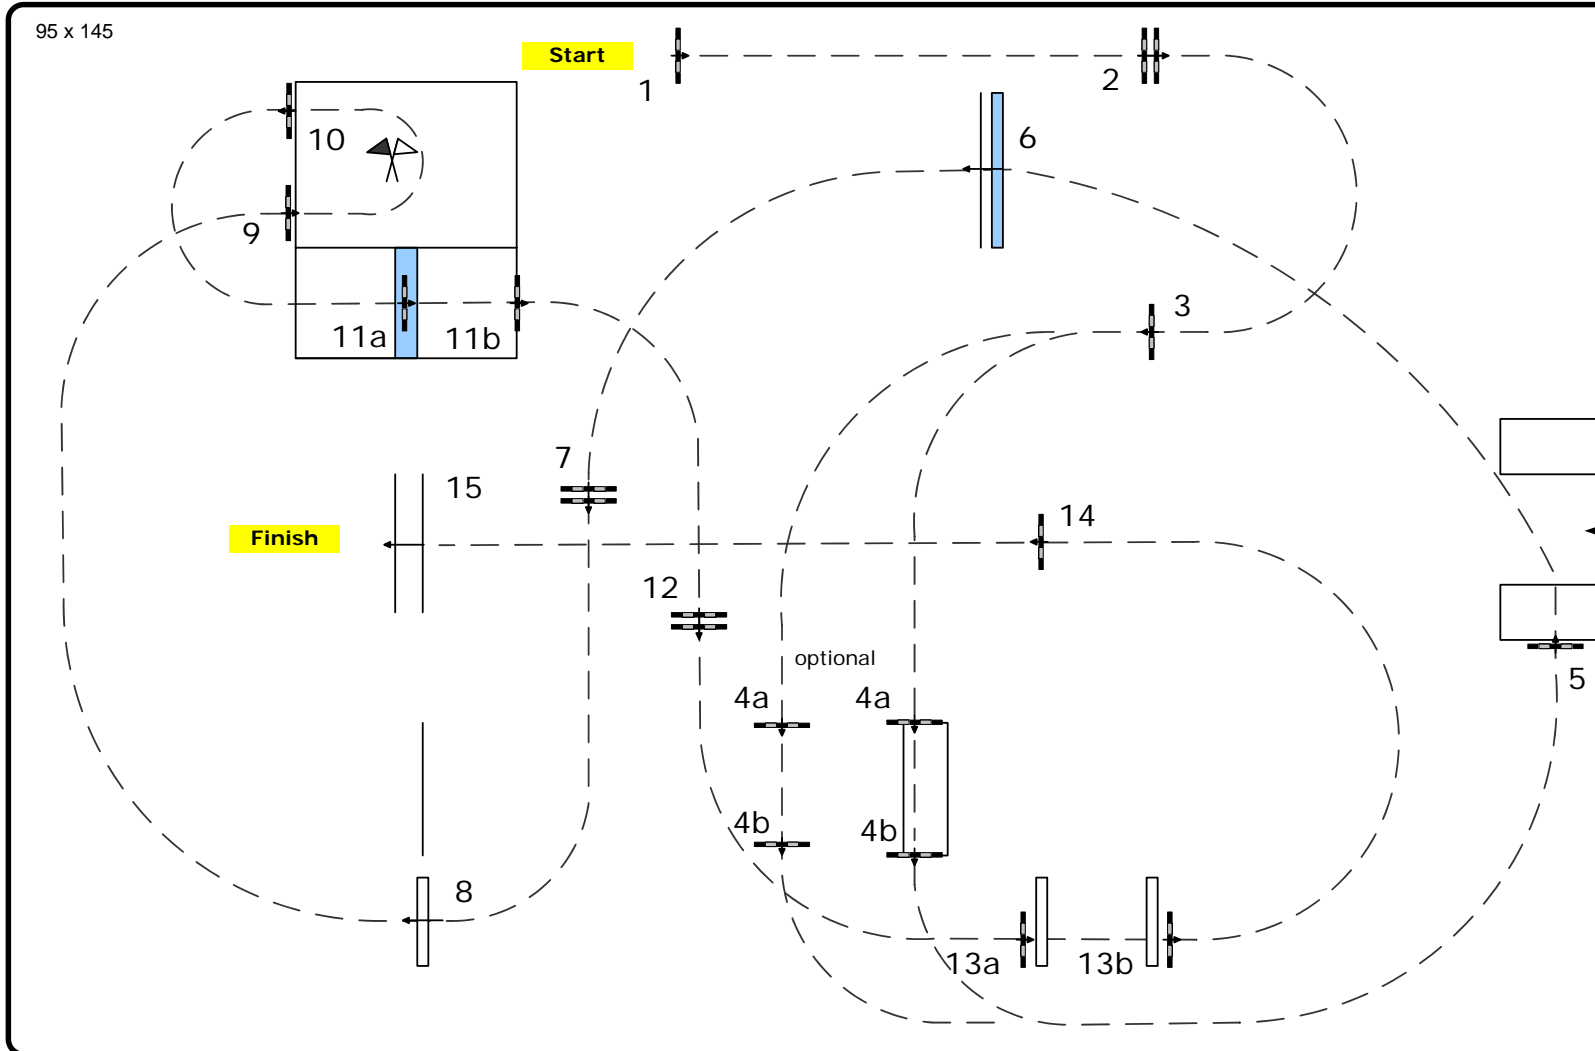

# German Jumping Derby Hamburg 2008

CSI 5\* / CSI 4\* / CSI Amateurs

Official Supplier

Class: 6 Hamburg Speed Derby

Speed & Handiness

Table:	C
FEI RG / Art.:	239.268
Height in cm:	140
Speed in mtr/min:	0
Length in mtr.:	>600
TA in sec:	0
TL in sec:	180
Obstacles:	15
Efforts:	19
Closed Obstacle:	
4ab, 5ab, 11ab	
Penalty sec:	4