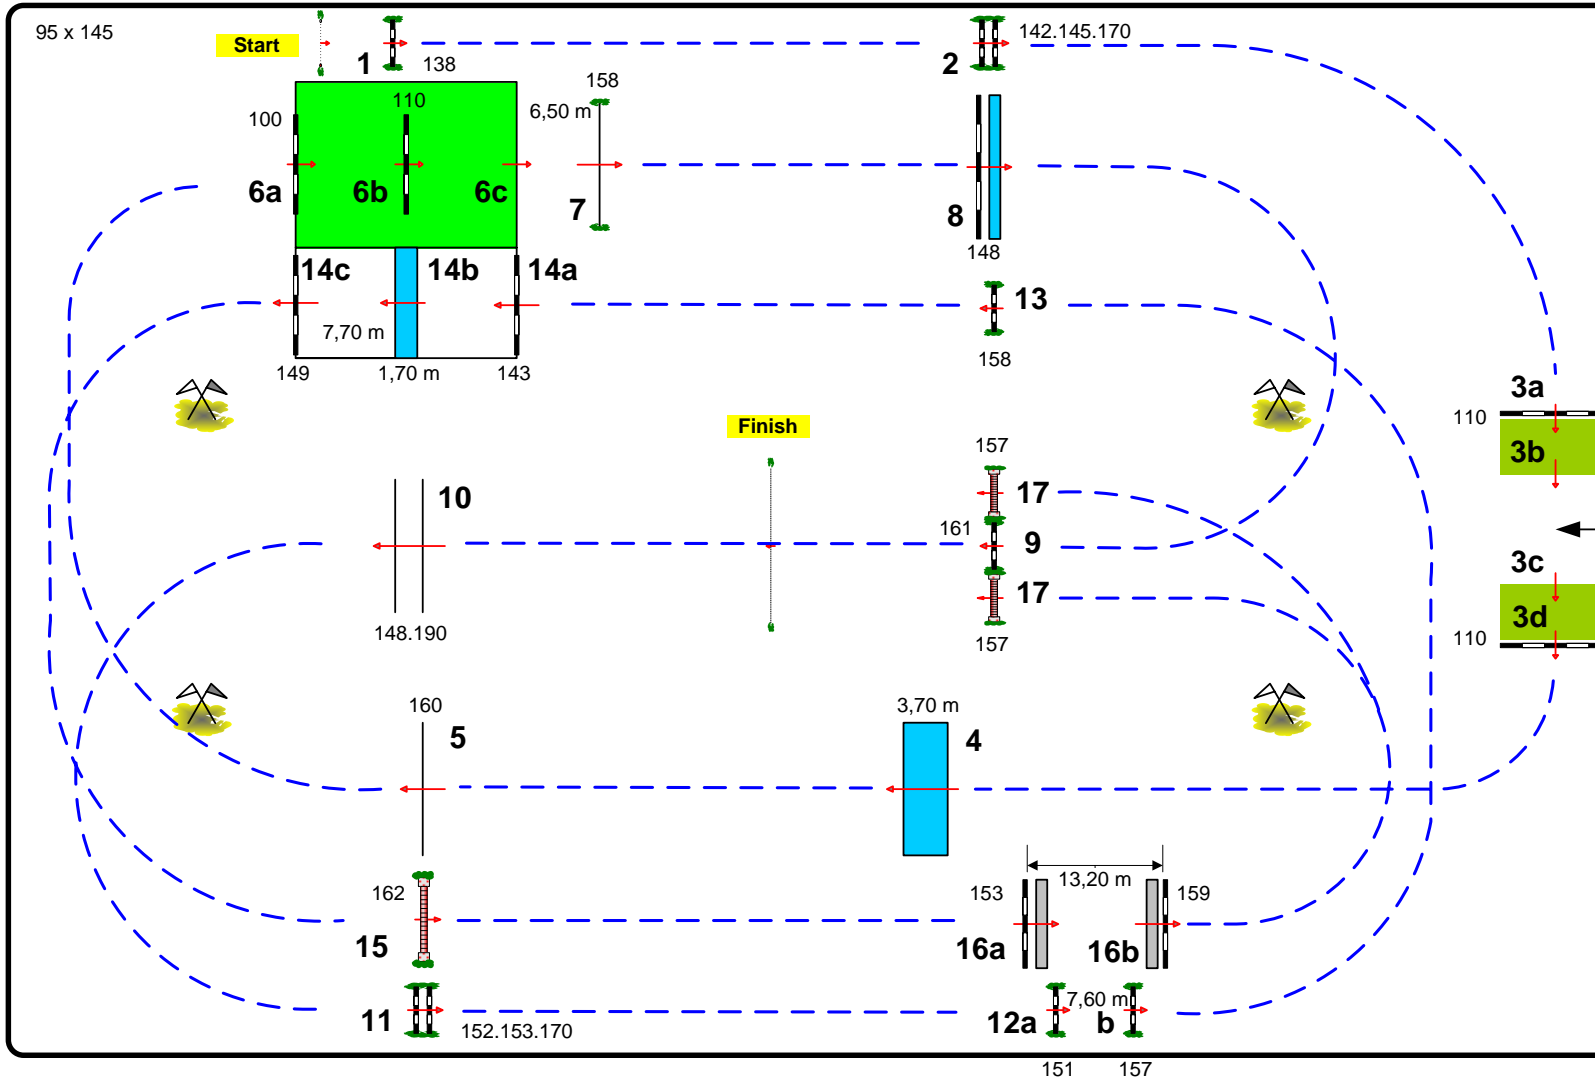

German Jumping Derby Hamburg 2008

CSI 5* / CSI 4* / CSI Amateurs

Official Supplier

Class: 8 German Jumping Derby

Competition with Jump-Off

Table:	A
FEI RG / Art.:	238.2.2
Height in cm:	160
Speed in mtr/min:	400
Length in mtr.:	1250
TA in sec:	188
TL in sec:	376
Obstacles:	17
Efforts:	26
Closed Obstacle:	3abcd, 6abc, 14abc

Jump-Off:
1-2-9-10-11-12ab-17

Length in mtr.:	380
TA in sec:	57
TL in sec:	114