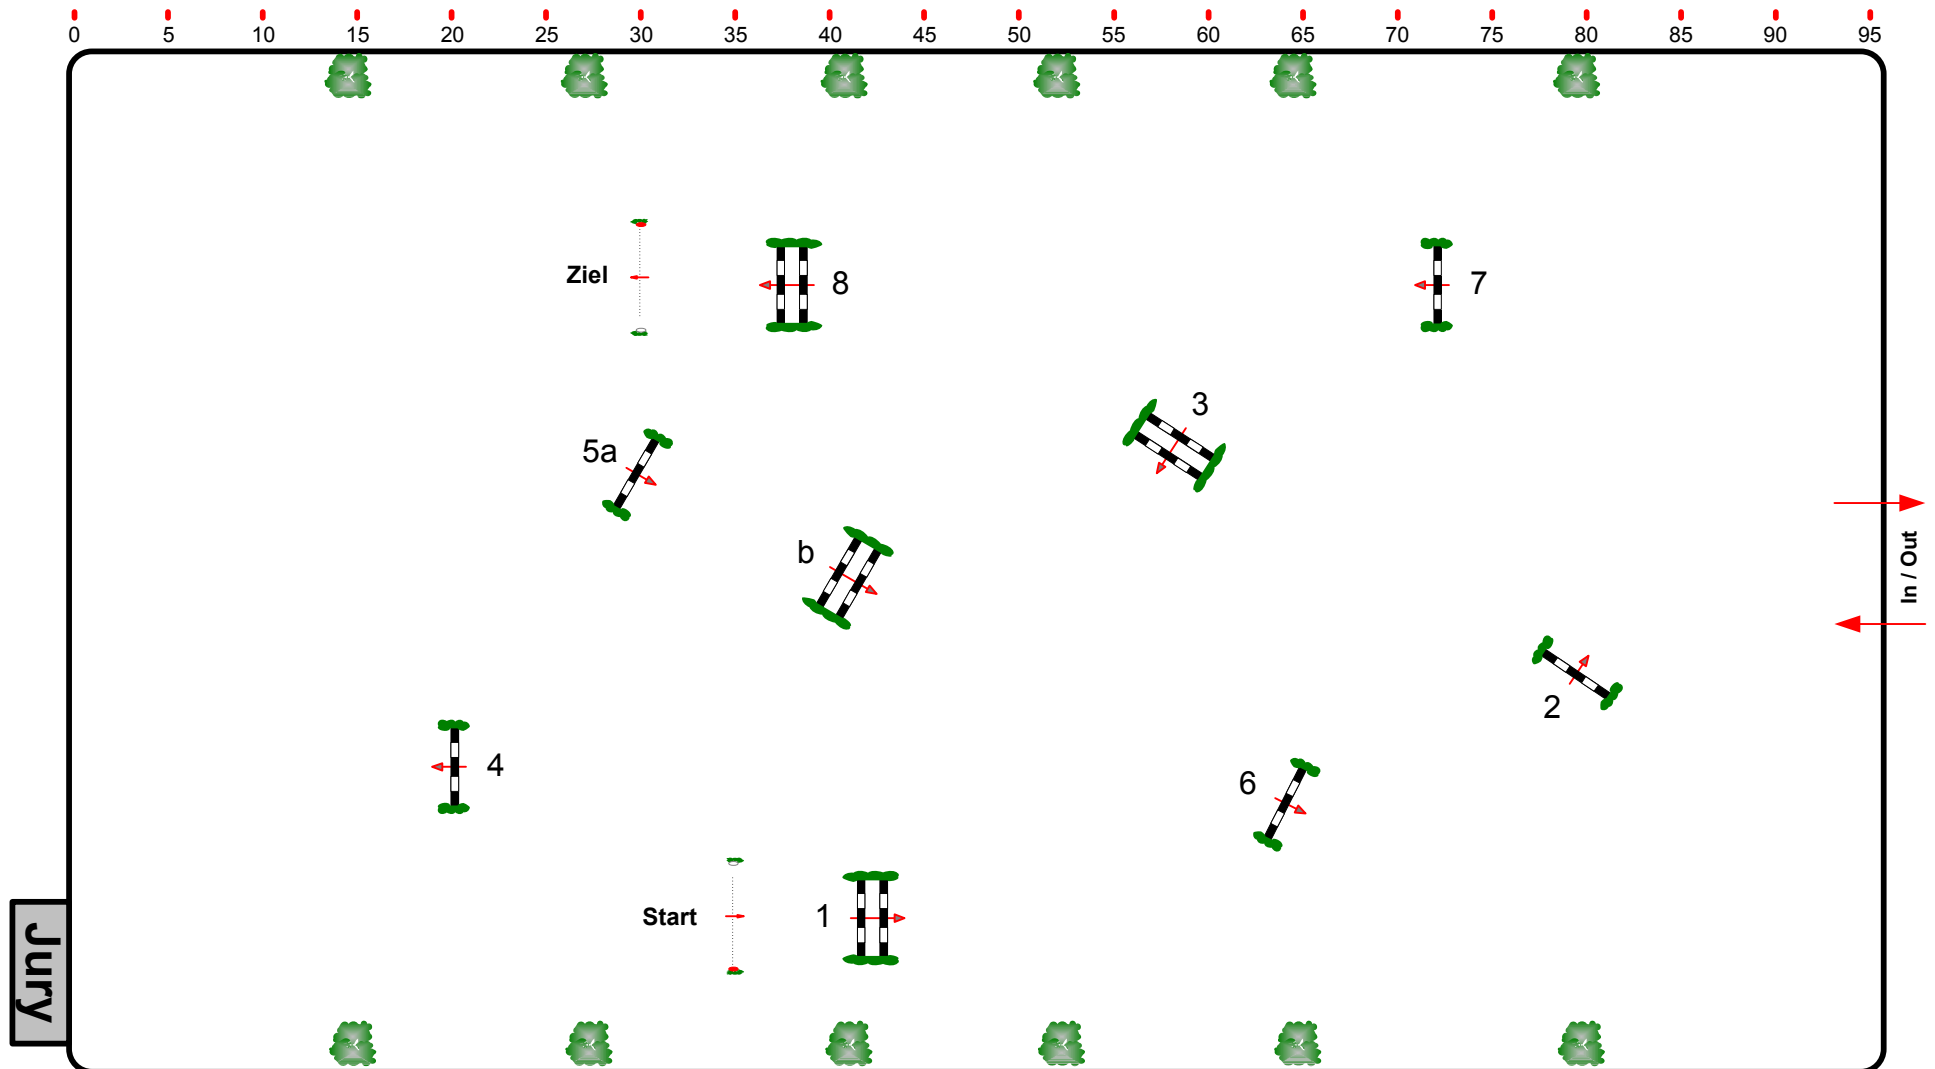

# Pferdefestival Redefin 2008

Class No.:

**21**

Springpferde-Tour

5 - jährige Pferde

Donnerstag, 29. Mai 2008

Start: 12:00

Table: A  
National RG: 363.1  
FEI RG / Art.  
Height: 105 m

Speed: 350 m/min  
Length: 360 m  
Time allowed: 62 sec  
Time limit: 124 sec

Obstacles: 8  
Efforts: 9  
Penalty sec:  
Closed combination:

1st Jump-off:  
Length: 0 m  
Time allowed: 0 sec  
Time limit: 0 sec

2nd Jump-off:  
Length: 0 m  
Time allowed: 0 sec  
Time limit: 0 sec

Course Designer Wolfgang Meyer (GER)/Christian Wiegand(GER)