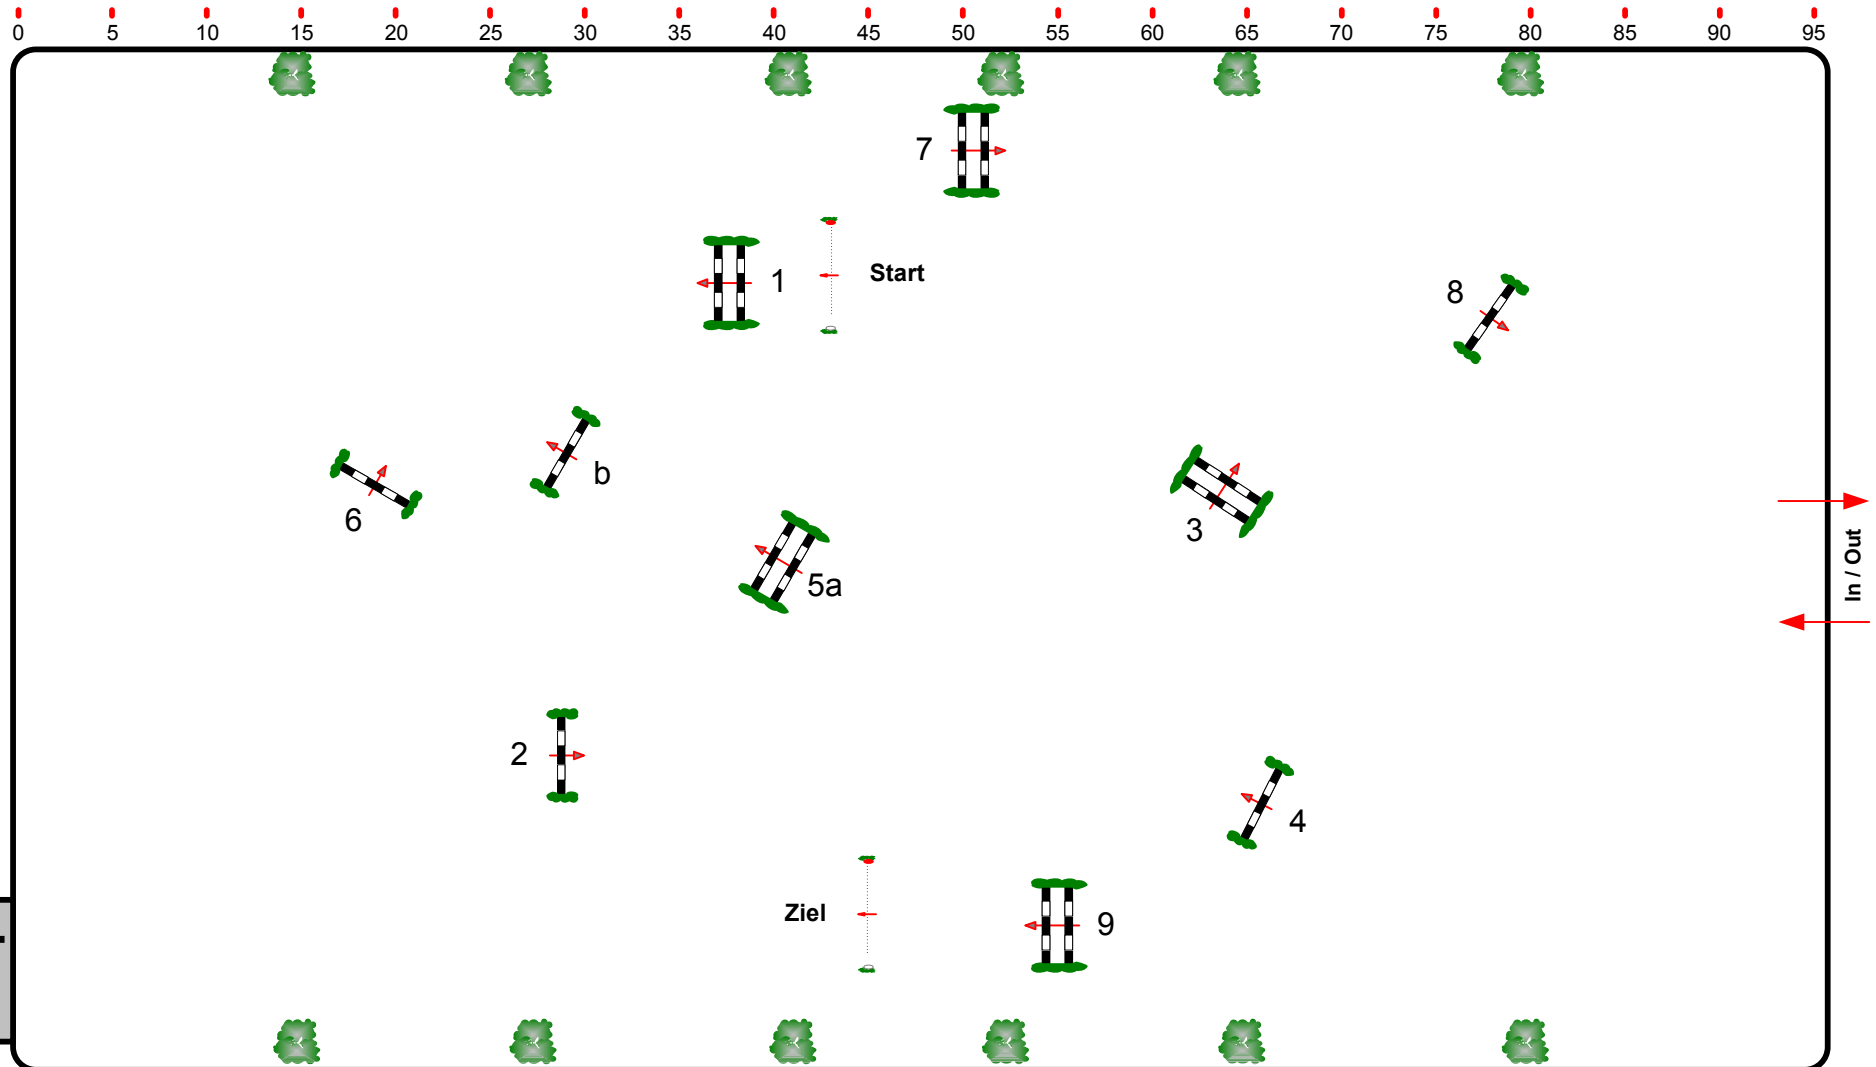

Pferdefestival Redefin 2008

Class No.:

12

Bronze Tour International

Competition against the clock

Donnerstag, 29. Mai 2008

Start: 13:00

Table: A
National RG:
FEI RG / Art. 238.2.1
Height: 1,15 m

Speed: 350 m/min
Length: 400 m
Time allowed: 69 sec
Time limit: 138 sec

Obstacles: 9
Efforts: 10
Penalty sec:
Closed combination:

1st Jump-off:
Length: 0 m
Time allowed: 0 sec
Time limit: 0 sec

2nd Jump-off:
Length: 0 m
Time allowed: 0 sec
Time limit: 0 sec