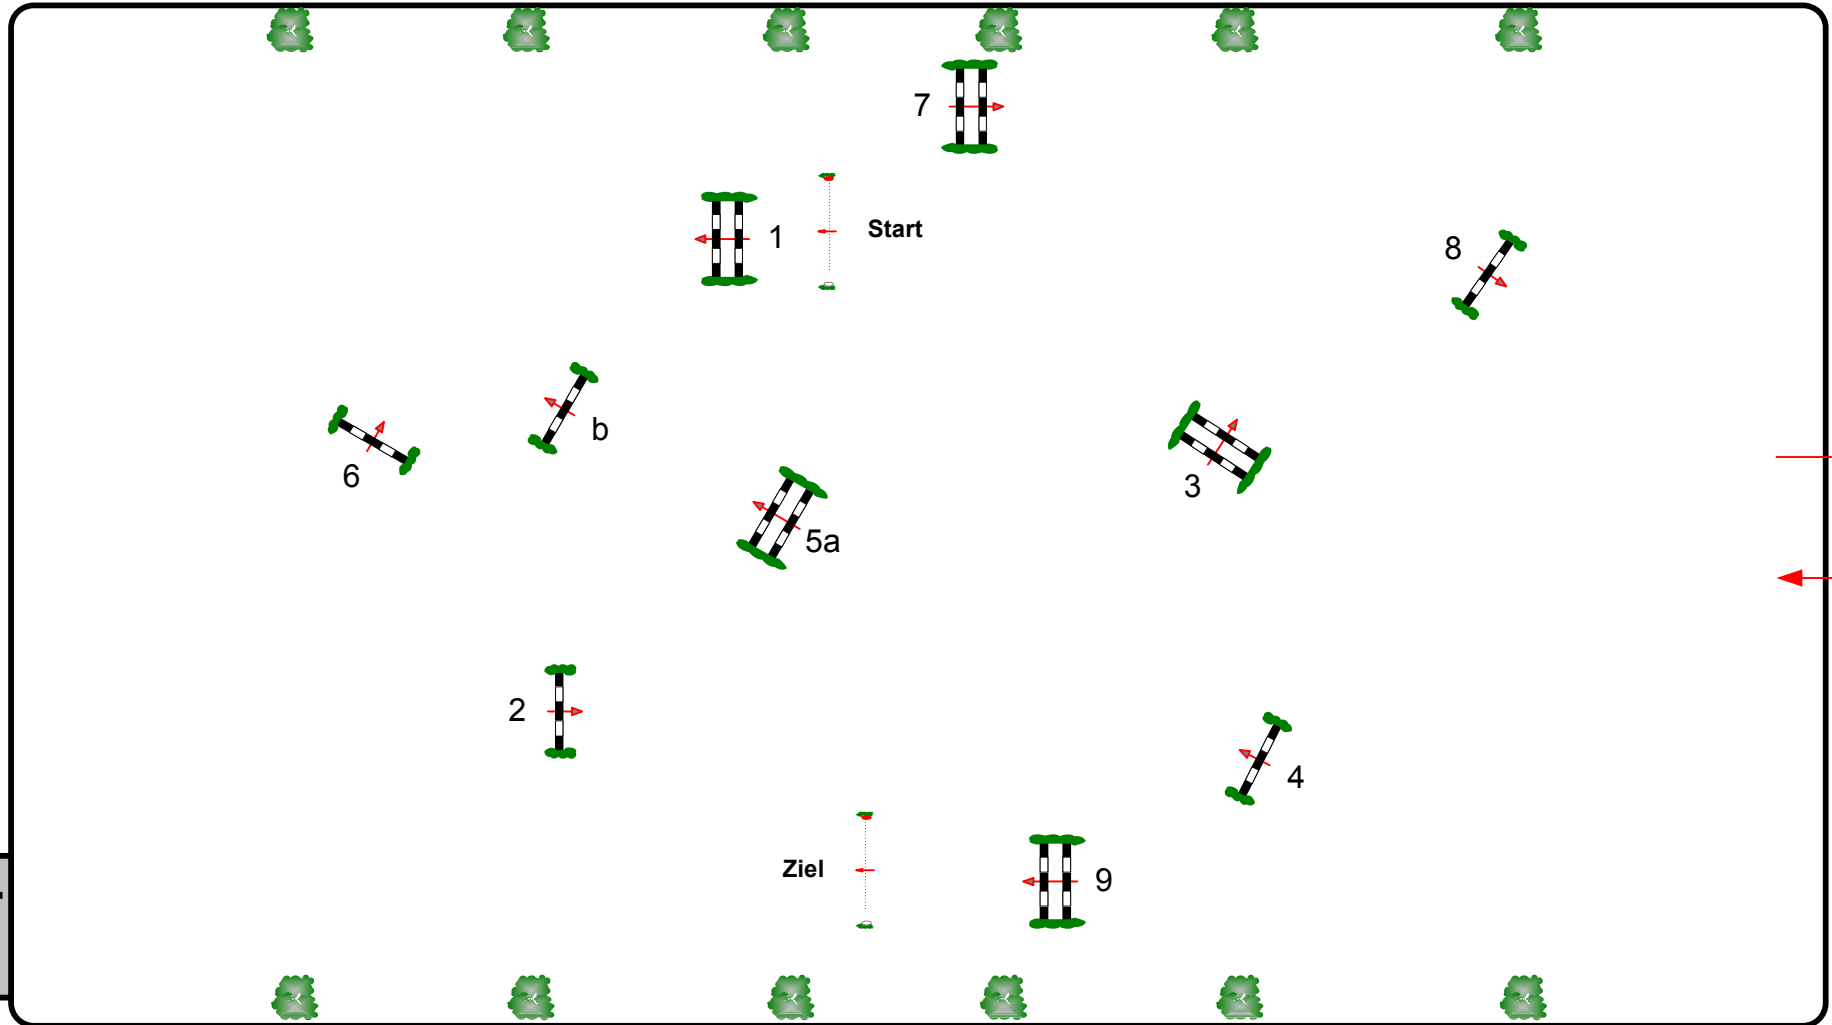

Pferdefestival Redefin 2008

Class No.: **13**

Silber Tour International

Competition against the clock

Donnerstag, 29. Mai 2008

Table: A
National RG:
FEI RG / Art. 238.2.1
Height: 1,15 m

Speed: 350 m/min
Length: 400 m
Time allowed: 69 sec
Time limit: 138 sec

Obstacles: 9
Efforts: 10
Penalty sec:
Closed combination:

1st Jump-off:
Length: 0 m
Time allowed: 0 sec
Time limit: 0 sec

2nd Jump-off:
Length: 0 m
Time allowed: 0 sec
Time limit: 0 sec

0 5 10 15 20 25 30 35 40 45 50 55 60 65 70 75 80 85 90 95