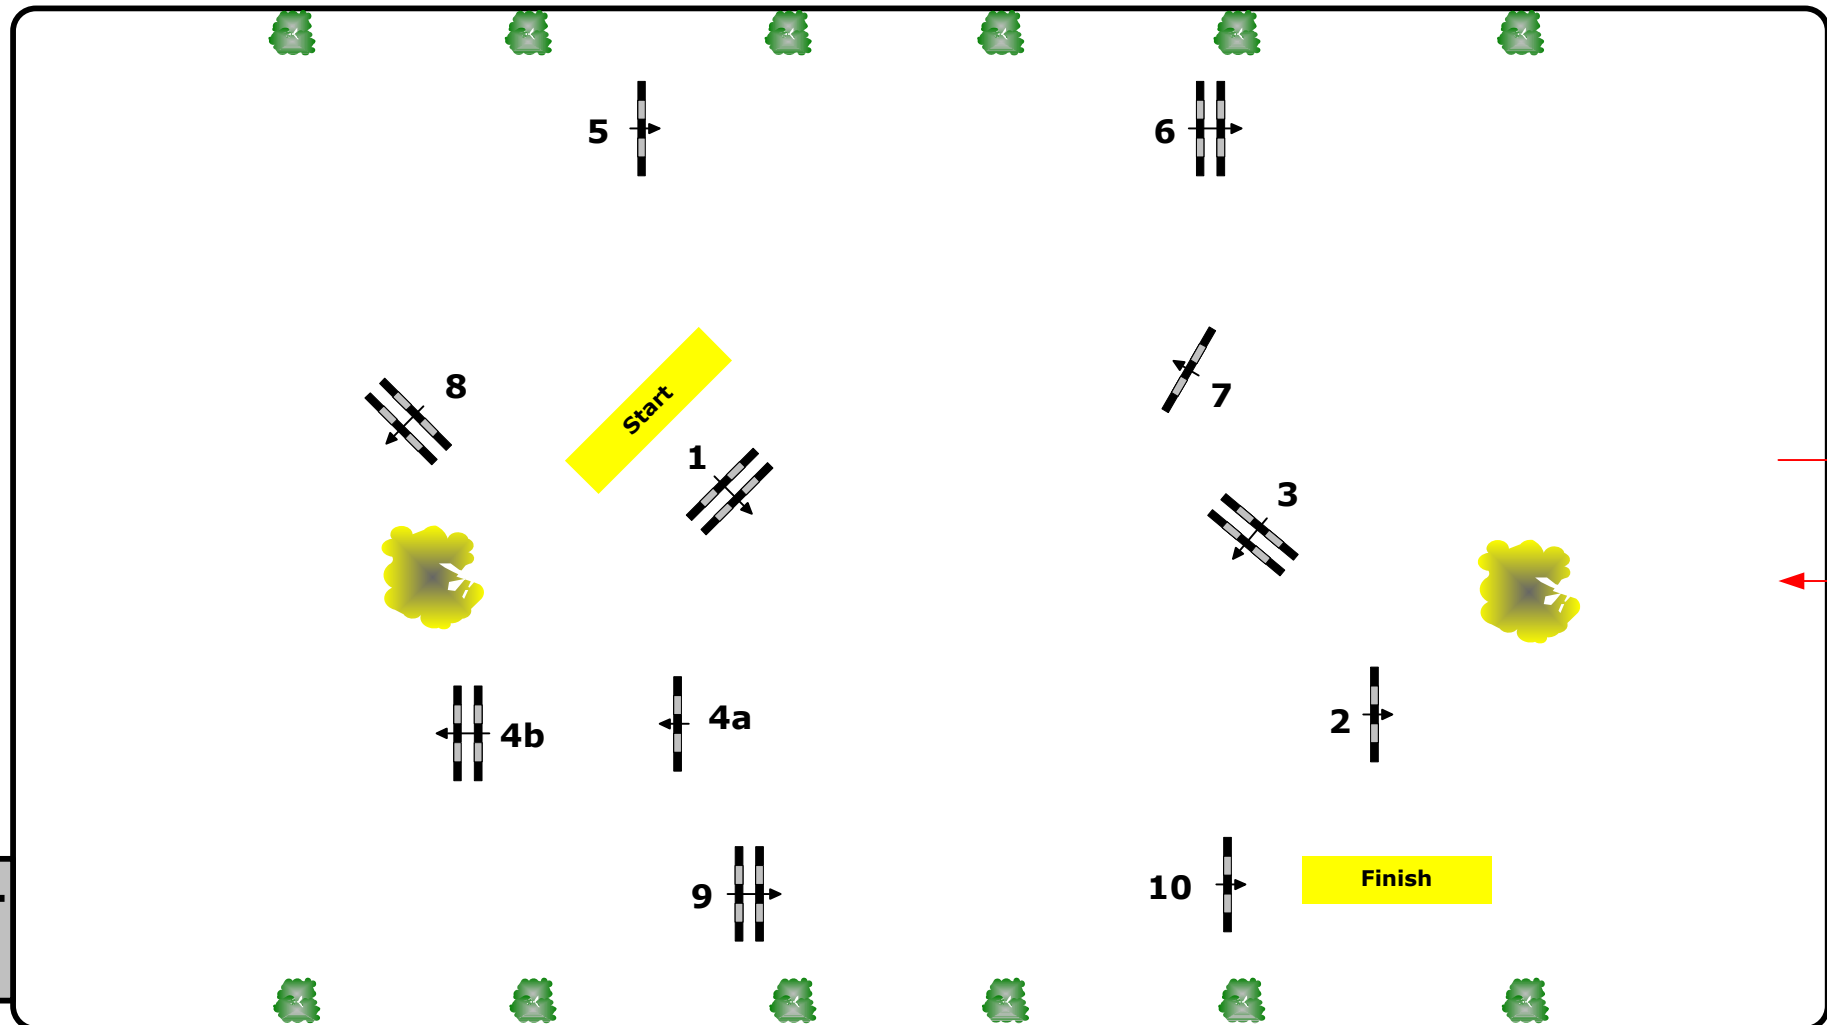

# Pferdefestival Redefin 2008

Class No.:

**1**

Youngsterl Tour

Competition against the clock

Donnerstag, 29. Mai 2008

Start: 16:00

Table: A  
National RG:  
FEI RG / Art. 238.2.2.1  
Height: 1,35 m

Speed: 350 m/min  
Length: 390 m  
Time allowed: 67 sec  
Time limit: 134 sec

Obstacles: 10  
Efforts: 11  
Penalty sec:  
Closed combination:

1st Jump-off:  
Length: 0 m  
Time allowed: 0 sec  
Time limit: 0 sec

2nd Jump-off:  
Length: 0 m  
Time allowed: 0 sec  
Time limit: 0 sec

0 5 10 15 20 25 30 35 40 45 50 55 60 65 70 75 80 85 90 95

Jury

Course Designer Wolfgang Meyer (GER)/Christian Wiegand(GER)