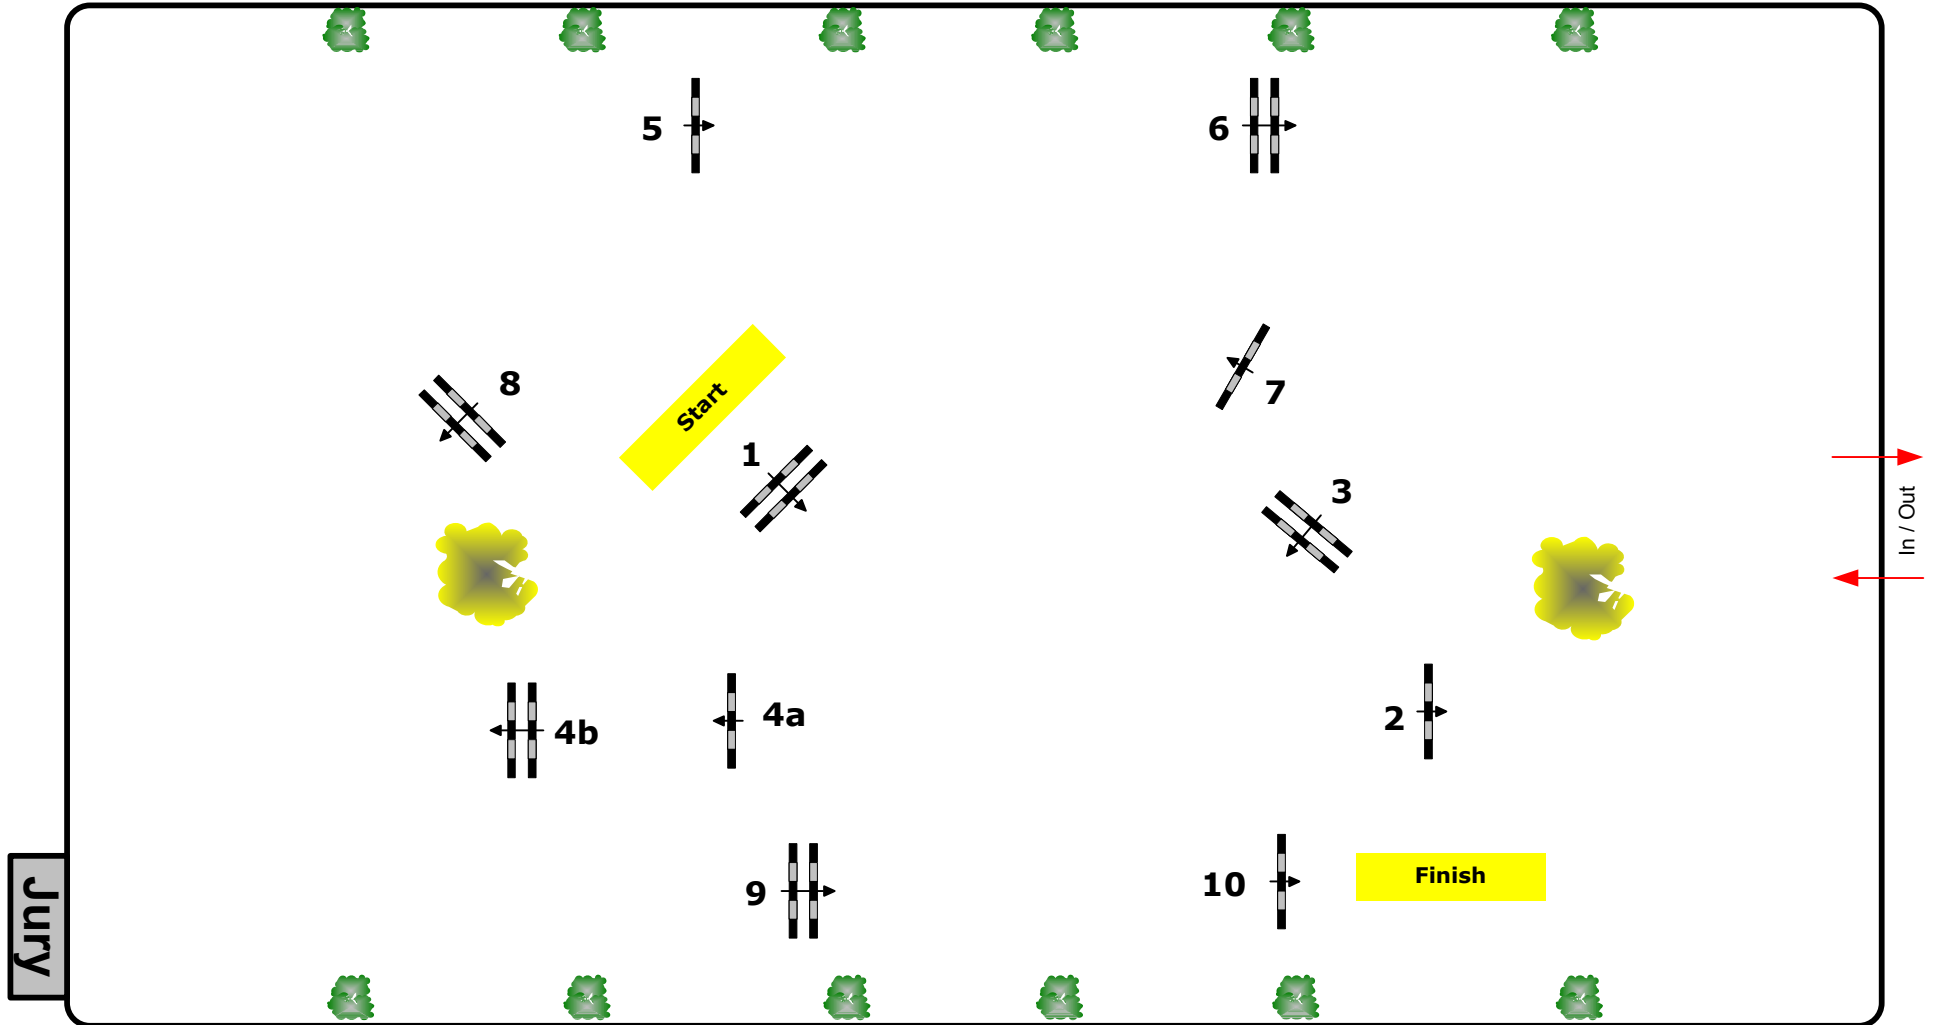

Pferdefestival Redefin 2008

Class No.: **14** Gold Tour

Competition against the clock

Donnerstag, 29. Mai 2008

Start: 18:00

Table: A	Speed: 350 m/min	Obstacles: 10	1st Jump-off: Length: 0 m	2nd Jump-off: Length: 0 m
National RG:	Length: 390 m	Efforts: 11	Time allowed: 0 sec	Time allowed: 0 sec
FEI RG / Art. 238.2.1	Time allowed: 67 sec	Penalty sec:	Time limit: 0 sec	Time limit: 0 sec
Height: 1,40 m	Time limit: 134 sec	Closed combination:		

0 5 10 15 20 25 30 35 40 45 50 55 60 65 70 75 80 85 90 95

Course Designer Wolfgang Meyer (GER)/Christian Wiegand(GER)