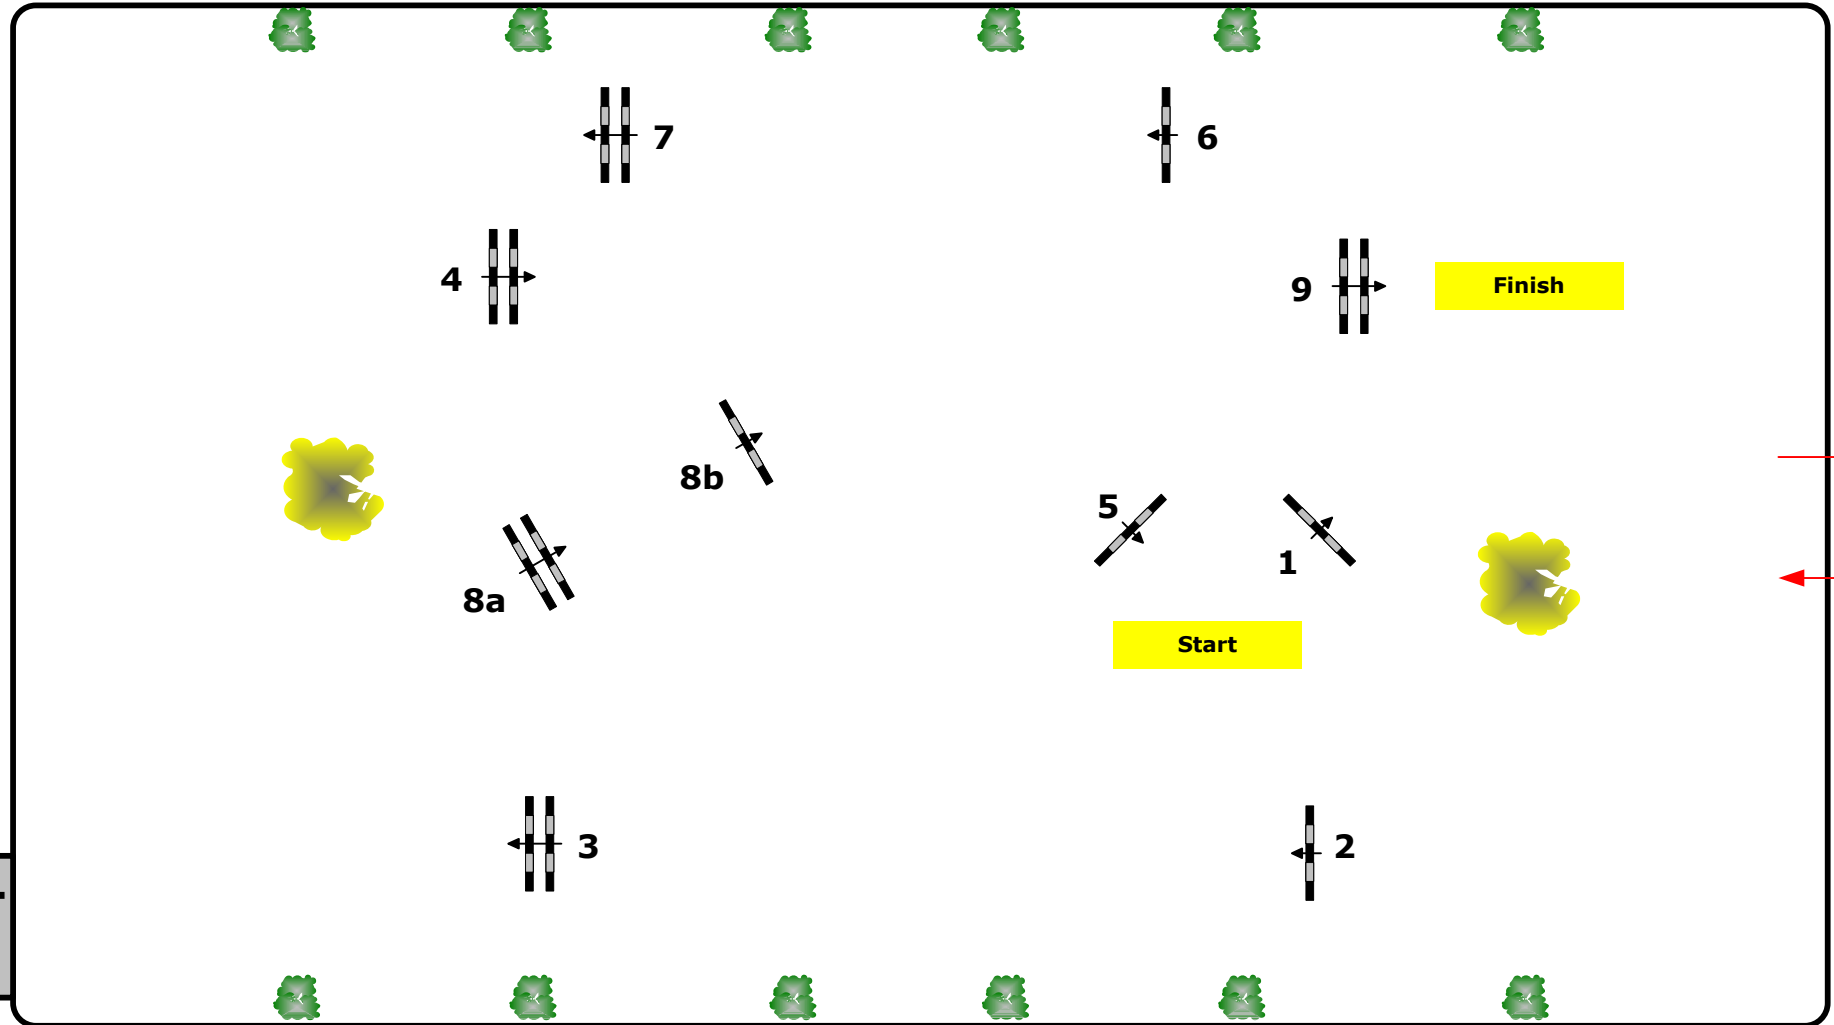

Pferdefestival Redefin 2008

Class No.:

22

Springpferdeprüfung

Klasse L

Freitag, 30. Mai 2008

Start: 8:00

Table: A
National RG: 363,1
FEI RG / Art.
Height: 1,20 m

Speed: 350 m/min
Length: 450 m
Time allowed: 78 sec
Time limit: 156 sec

Obstacles: 9
Efforts: 10
Penalty sec:
Closed combination:

1st Jump-off:
Length: 0 m
Time allowed: 0 sec
Time limit: 0 sec

2nd Jump-off:
Length: 0 m
Time allowed: 0 sec
Time limit: 0 sec

0 5 10 15 20 25 30 35 40 45 50 55 60 65 70 75 80 85 90 95

Jury

Course Designer Wolfgang Meyer (GER)/Christian Wiegand(GER)