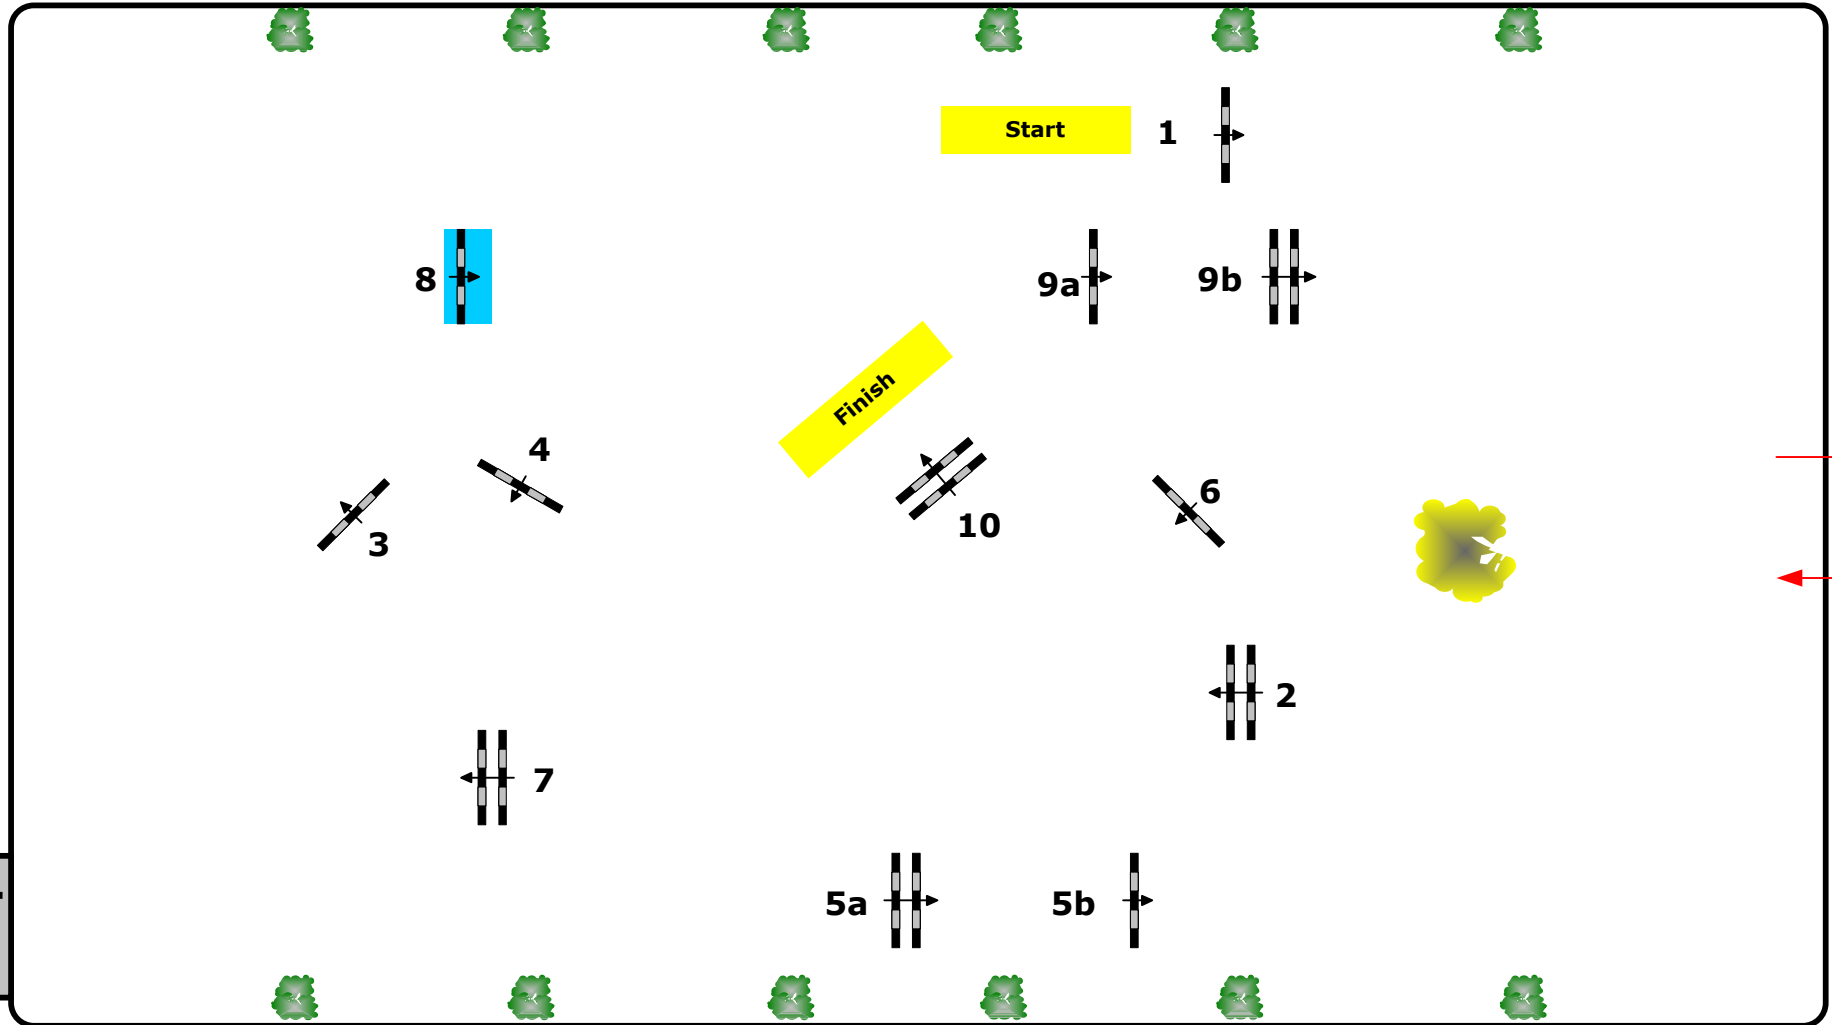

Pferdefestival Redefin 2008

Class No.:

3

International Competition

Competition against the clock

Freitag, 30. Mai 2008

Table: A
National RG:
FEI RG / Art. 238.2.1
Height: 1,40 m

Speed: 350 m/min
Length: 440 m
Time allowed: 76 sec
Time limit: 152 sec

Obstacles: 10
Efforts: 12
Penalty sec:
Closed combination:

1st Jump-off:
Length: 0 m
Time allowed: 0 sec
Time limit: 0 sec

2nd Jump-off:
Length: 0 m
Time allowed: 0 sec
Time limit: 0 sec

0 5 10 15 20 25 30 35 40 45 50 55 60 65 70 75 80 85 90 95

Course Designer Wolfgang Meyer (GER)/Christian Wiegand(GER)