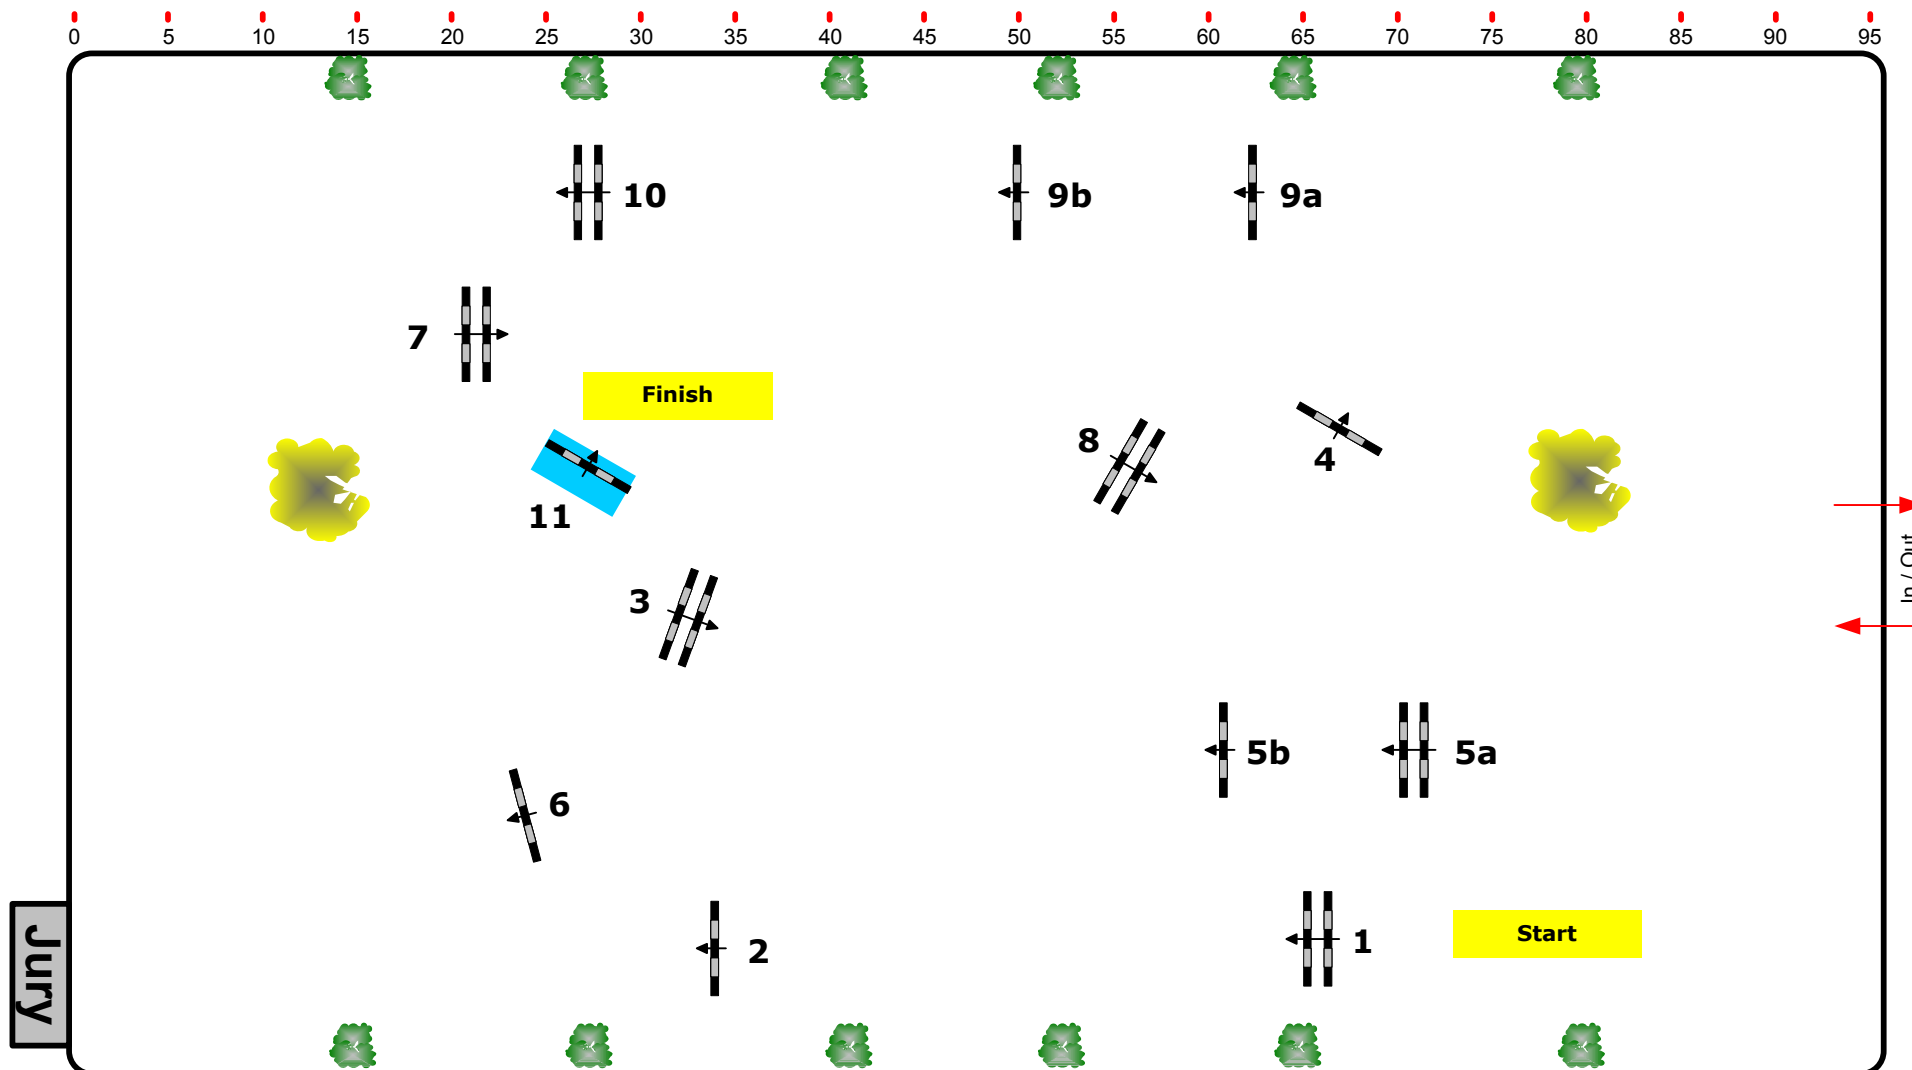

# Pferdefestival Redefin 2008

Class No.:

**4**

Big Tour

Competition against the clock

Freitag, 30. Mai 2008

Table: A  
National RG:  
FEI RG / Art. 238.2.1  
Height: 1,50 m

Speed: 350 m/min  
Length: 450 m  
Time allowed: 78 sec  
Time limit: 156 sec

Obstacles:  
Efforts:  
Penalty sec:  
Closed combination:

1st Jump-off:  
Length: 0 m  
Time allowed: 0 sec  
Time limit: 0 sec

2nd Jump-off:  
Length: 0 m  
Time allowed: 0 sec  
Time limit: 0 sec

Course Designer Wolfgang Meyer (GER)/Christian Wiegand(GER)