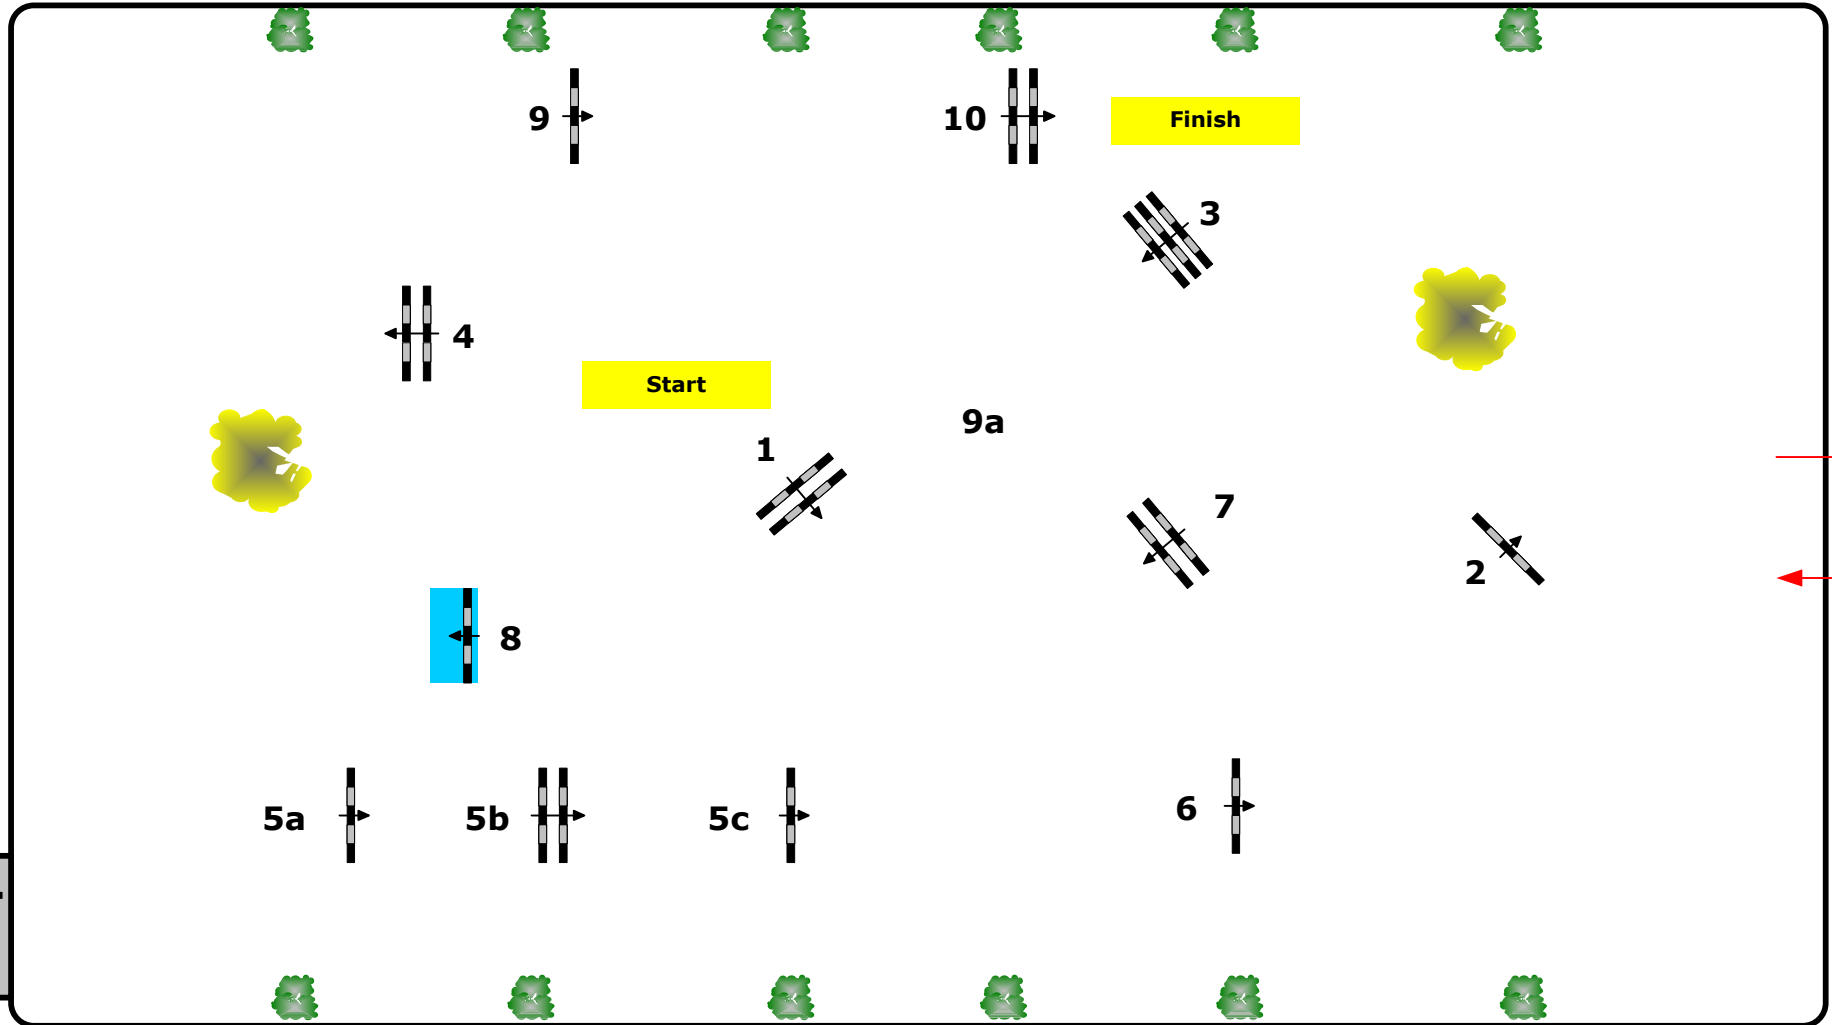

Pferdefestival Redefin 2008

Class No.:

5

Youngster Tour

Competition against the clock

Samstag, 31. Mai 2008

Table: A
National RG:
FEI RG / Art. 238.2.1
Height: 1,35 m

Speed: 350 m/min
Length: 400 m
Time allowed: 69 sec
Time limit: 138 sec

Obstacles: 10
Efforts: 12
Penalty sec:
Closed combination:

1st Jump-off:
Length: 0 m
Time allowed: 0 sec
Time limit: 0 sec

2nd Jump-off:
Length: 0 m
Time allowed: 0 sec
Time limit: 0 sec

0 5 10 15 20 25 30 35 40 45 50 55 60 65 70 75 80 85 90 95