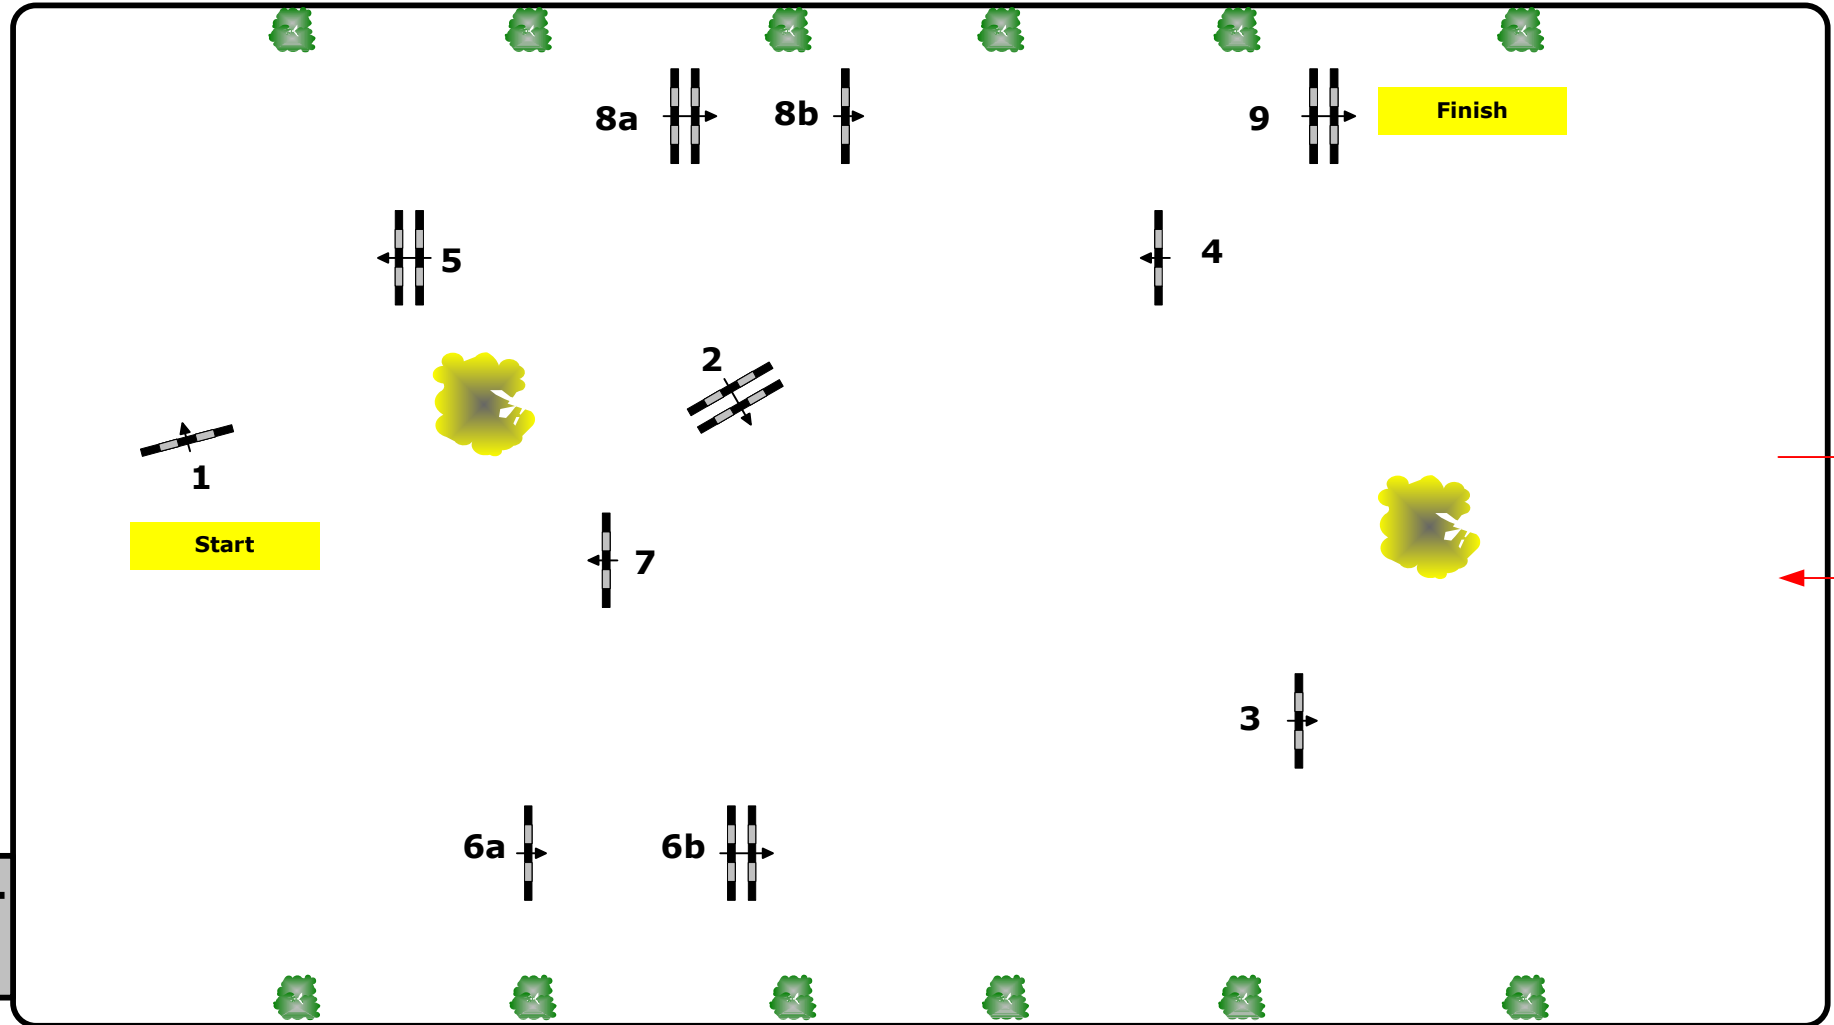

Pferdefestival Redefin 2008

Class No.:

19

Silber Tour

Competition against the clock

Samstag, 31. Mai 2008

Table: A
National RG:
FEI RG / Art. 238.2.1
Height: 1,35 m

Speed: 350 m/min
Length: 430 m
Time allowed: 74 sec
Time limit: 148 sec

Obstacles: 9
Efforts: 11
Penalty sec:
Closed combination:

1st Jump-off:
Length: 0 m
Time allowed: 0 sec
Time limit: 0 sec

2nd Jump-off:
Length: 0 m
Time allowed: 0 sec
Time limit: 0 sec

0 5 10 15 20 25 30 35 40 45 50 55 60 65 70 75 80 85 90 95