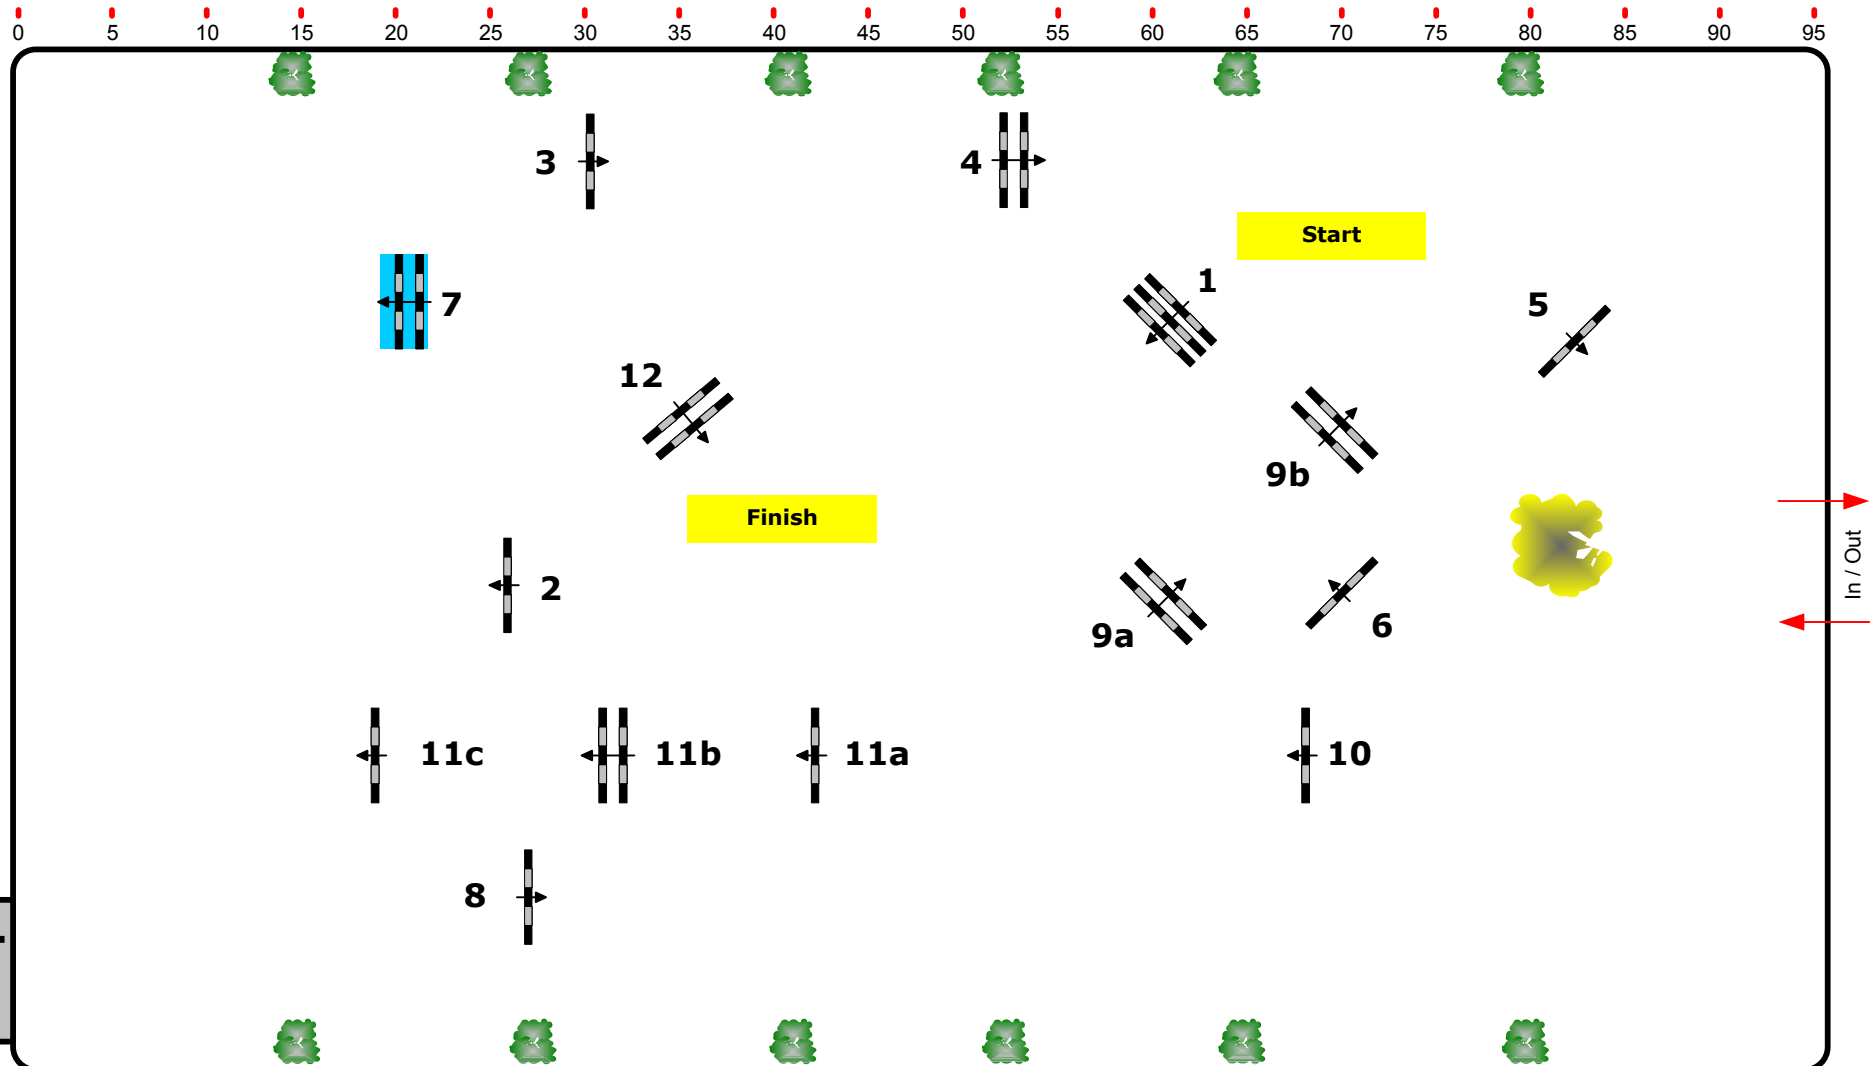

Pferdefestival Redefin 2008

Class No.:

8

Big Tour

Competition wth winning round

Samstag, 31. Mai 2008

Table: A
National RG:
FEI RG / Art. 276.3
Height: 1,50 m

Speed: 350 m/min
Length: 500 m
Time allowed: 86 sec
Time limit: 172 sec

Obstacles: 12
Efforts: 15
Penalty sec:
Closed combination:

1st Jump-off: 1,2,8,9a,10,11b,11c,4
Length: 290 m
Time allowed: 50 sec
Time limit: 100 sec

2nd Jump-off:
Length: 0 m
Time allowed: 0 sec
Time limit: 0 sec