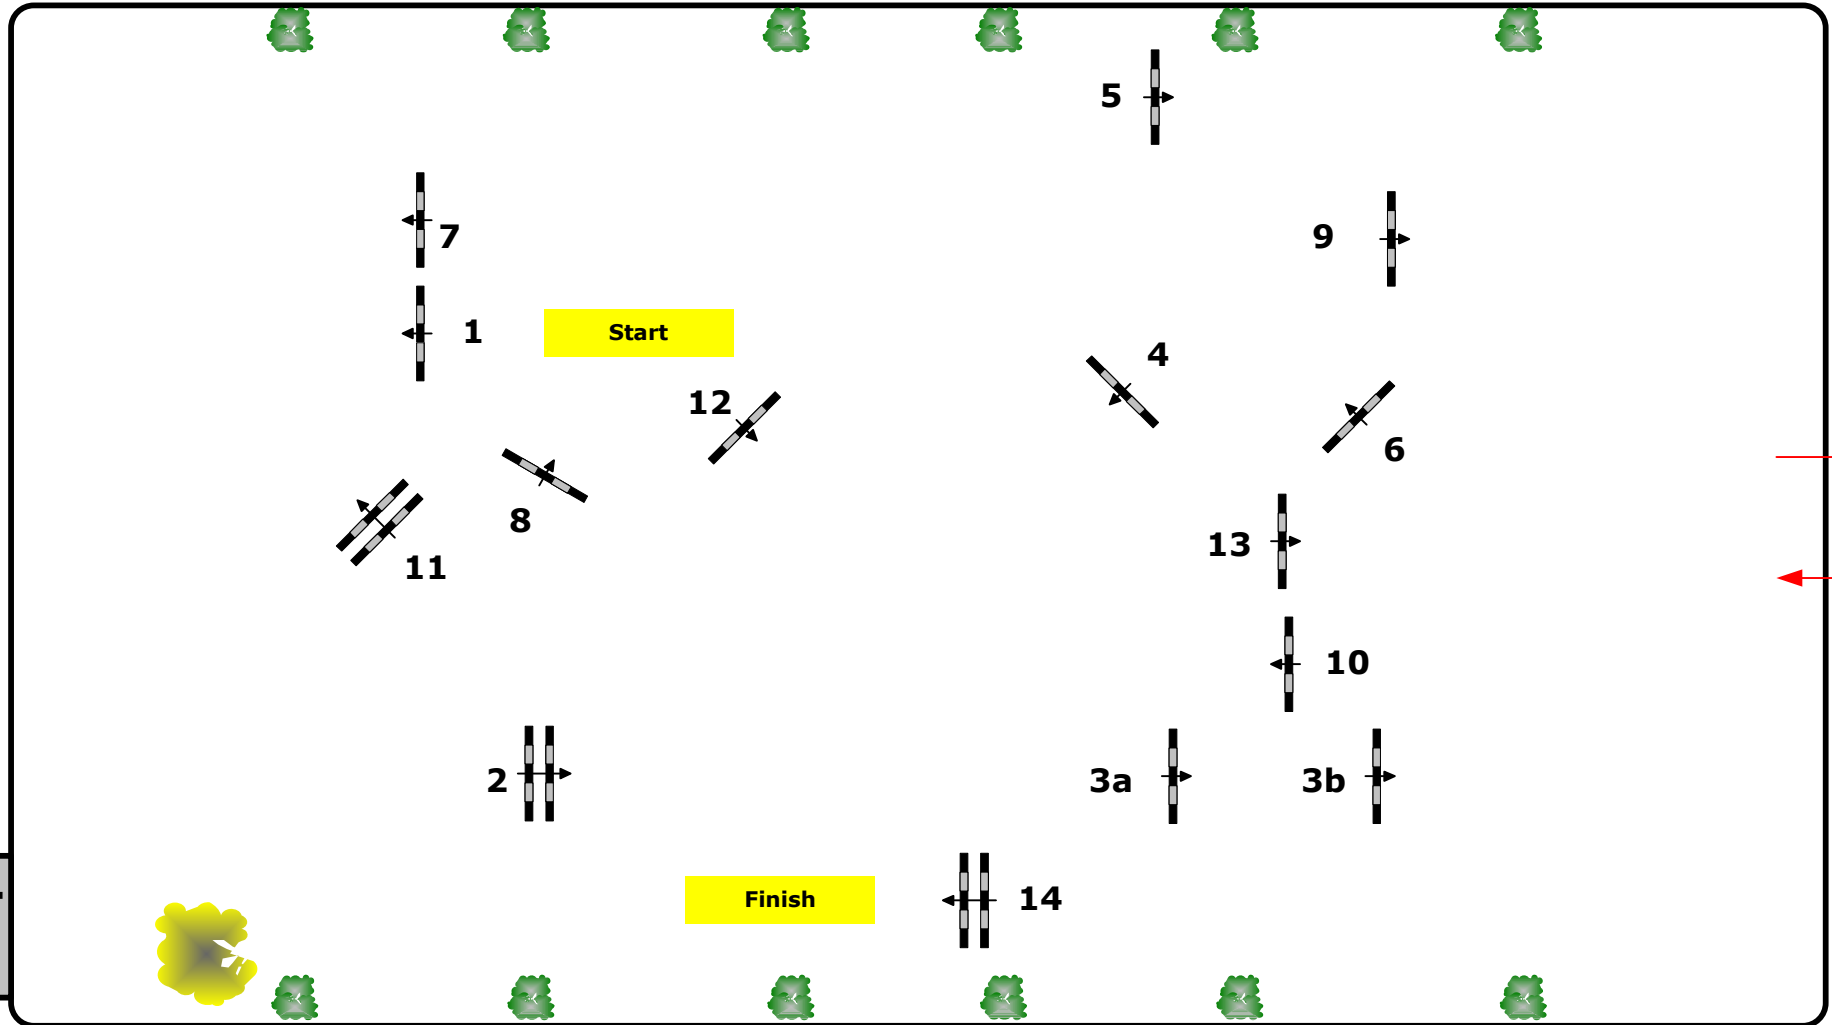

Pferdefestival Redefin 2008

Class No.:

9

Speed Derby

Speed and Handiness

Samstag, 31. Mai 2008

Table: A
National RG:
FEI RG / Art. 239.263
Height: 1,40 m

Speed: 350 m/min
Time limit: 180 sec

Obstacles: 14
Efforts: 15
Penalty sec: 4
Closed combination:

1st Jump-off: Length: 0 m
Time allowed: 0 sec
Time limit: 0 sec

2nd Jump-off: Length: 0 m
Time allowed: 0 sec
Time limit: 0 sec

0 5 10 15 20 25 30 35 40 45 50 55 60 65 70 75 80 85 90 95