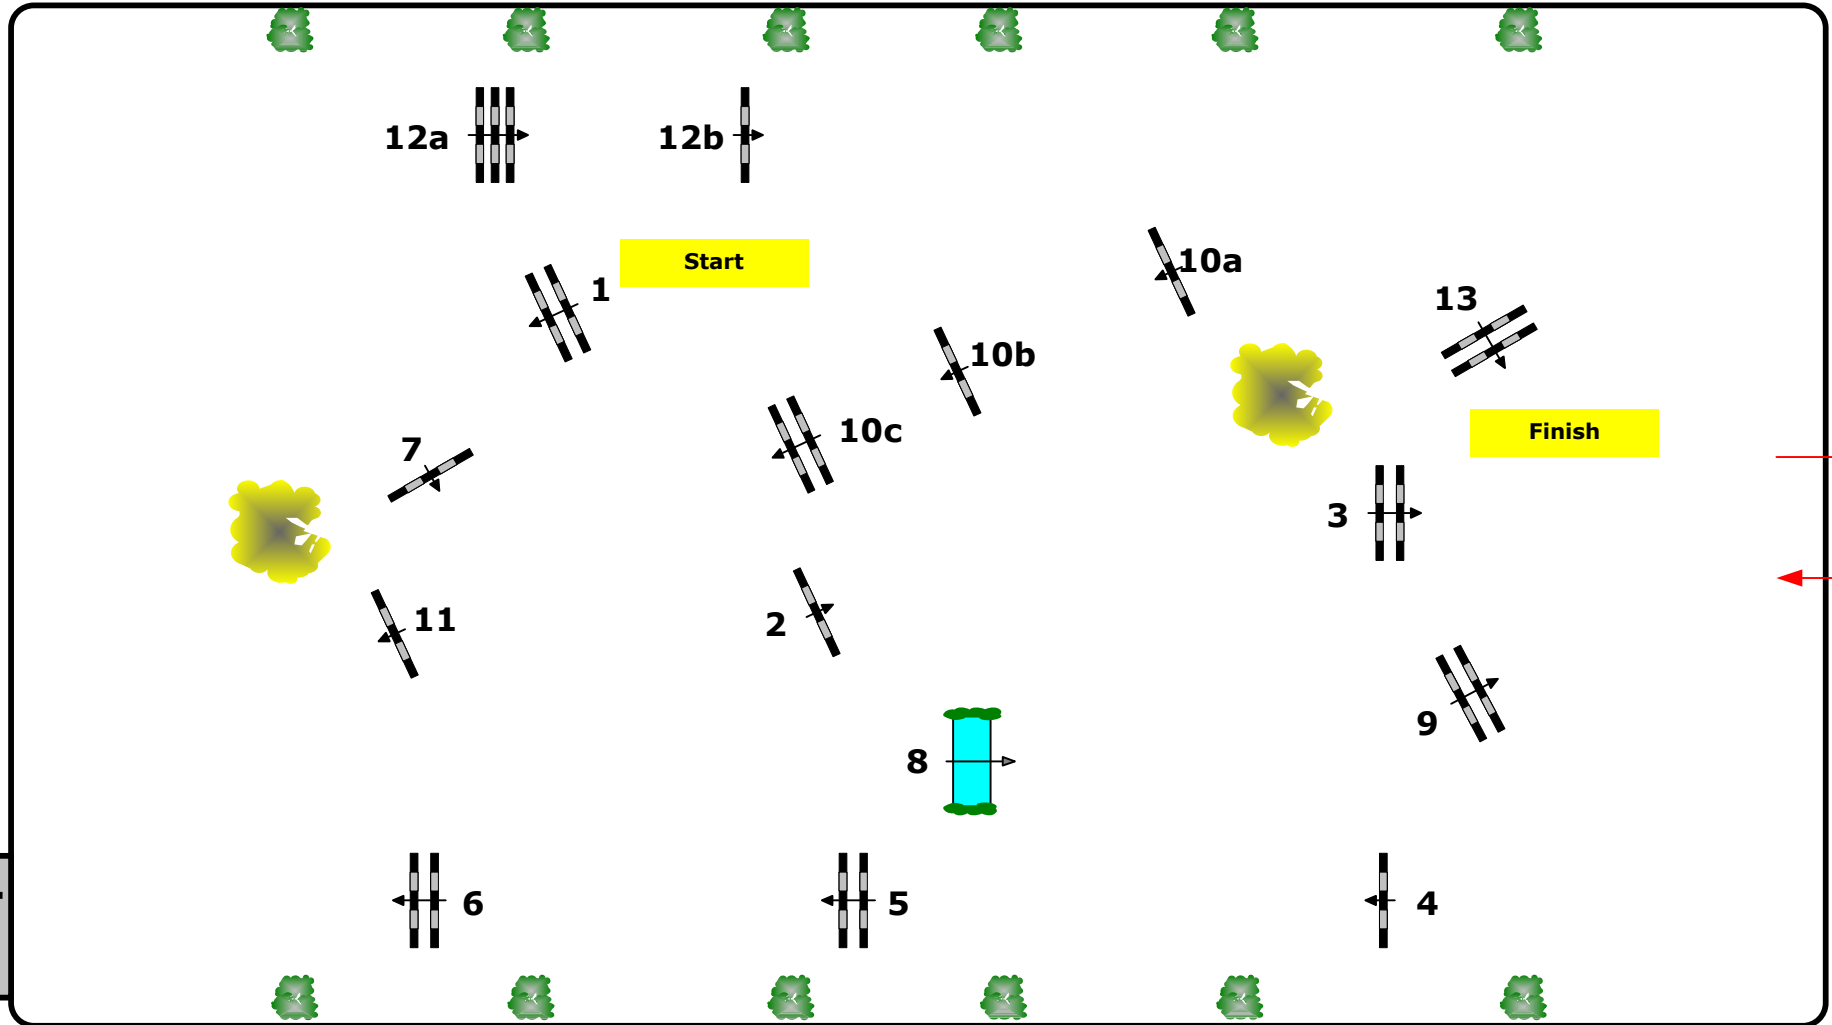

Pferdefestival Redefin 2008

Class No.:

11

Grand Prix

Competition with one jump-off

Sonntag, 1. Juni 2008

Table: A
National RG:
FEI RG / Art. 238.2.2
Height: 1,55 m

Speed: 400 m/min
Length: 540 m
Time allowed: 81 sec
Time limit: 162 sec

Obstacles: 13
Efforts: 16
Penalty sec:
Closed combination:

1st Jump-off: 4,6,7,9,10b,10c,12b,13
Length: 390 m
Time allowed: 59 sec
Time limit: 118 sec

2nd Jump-off:
Length: 0 m
Time allowed: 0 sec
Time limit: 0 sec

0 5 10 15 20 25 30 35 40 45 50 55 60 65 70 75 80 85 90 95

Jury

Course Designer Wolfgang Meyer (GER)/Christian Wiegand(GER)