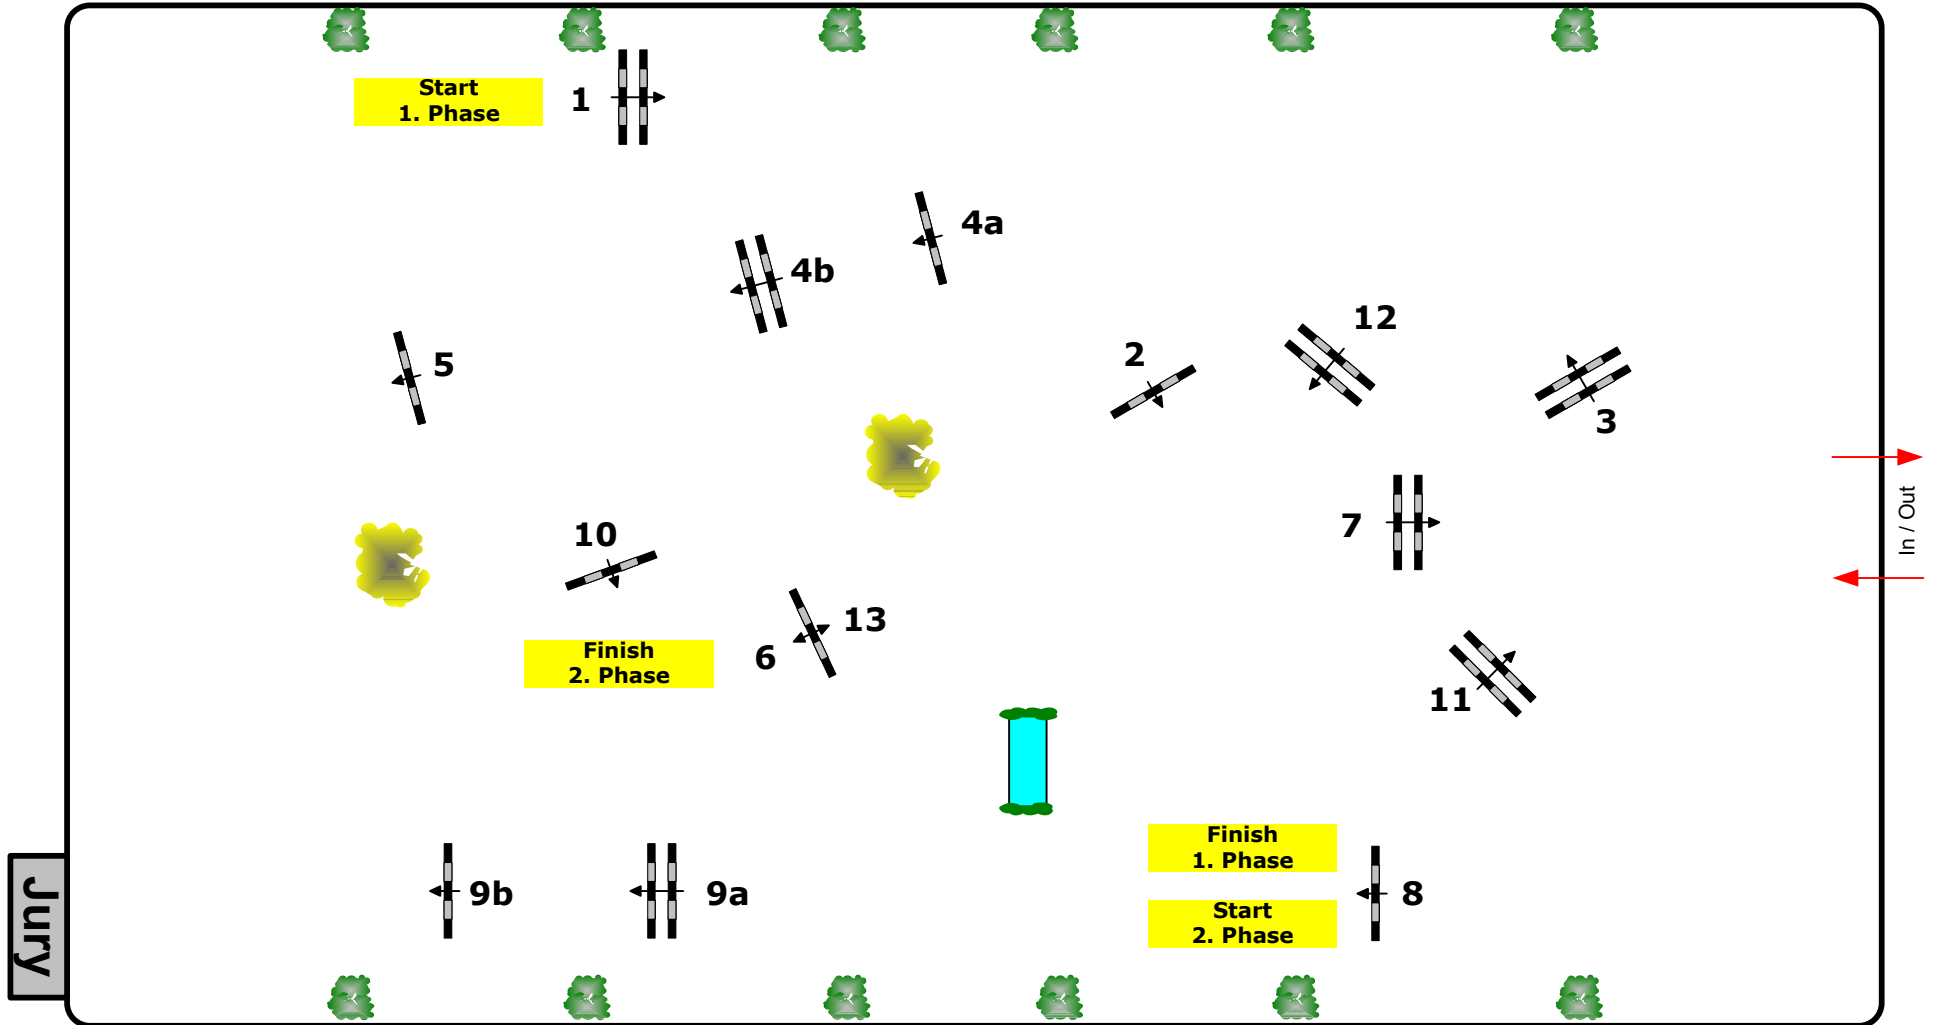

Pferdefestival Redefin 2008

Class No.: **10** Youngster Tour

Competition in two Phases

Sonntag, 1. Juni 2008

Table: A
National RG:
FEI RG / Art. 274.5.2
Height: 1,40 m

Speed: 350 m/min
Length: 320 m
Time allowed: 55 sec
Time limit: 110 sec

Obstacles: 8
Efforts: 9
Penalty sec:
Closed combination:

1st Jump-off: **9a - 13**
Length: 250 m
Time allowed: 43 sec
Time limit: 86 sec

2nd Jump-off:
Length: 0 m
Time allowed: 0 sec
Time limit: 0 sec

0 5 10 15 20 25 30 35 40 45 50 55 60 65 70 75 80 85 90 95