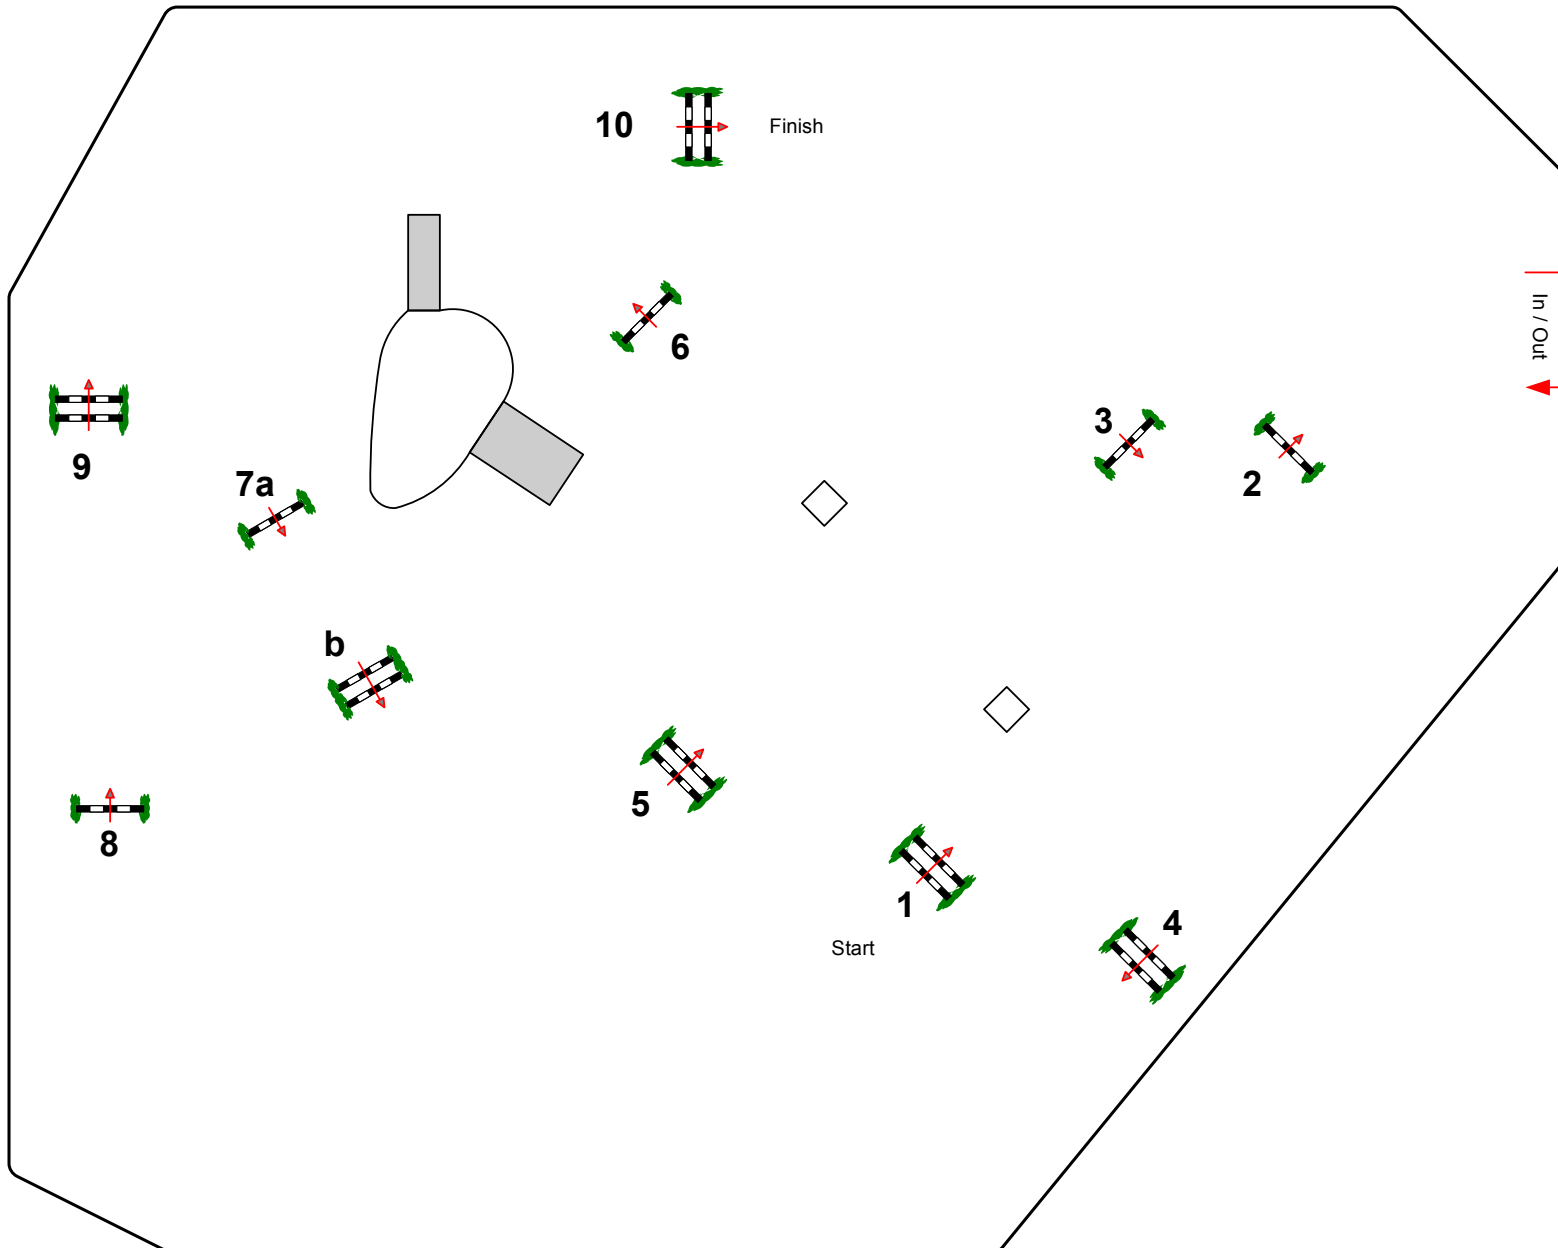

CSI*** Hachenburg 2008

Class No.: 10

Amateur Gold Tour

Springprüfung M** nach Strafpunkten und Zeit

www.caro-parcours.de

by Frank Rothenberger

In / Out

Table: A
National RG:
FEI RG / Art. 501 1a1
Height: 1,35 m

Speed: 350 m/min

Length: 410 m
Time allowed: 71 sec
Time limit: 142 sec

Obstacles: 10
Efforts: 11
Penalty sec
Closed combination:

1st Jump-off:

Length: 0 m
Time allowed: 0 sec
Time limit: 0 sec

Course Designer:
Frank Rothenberger
(GER)