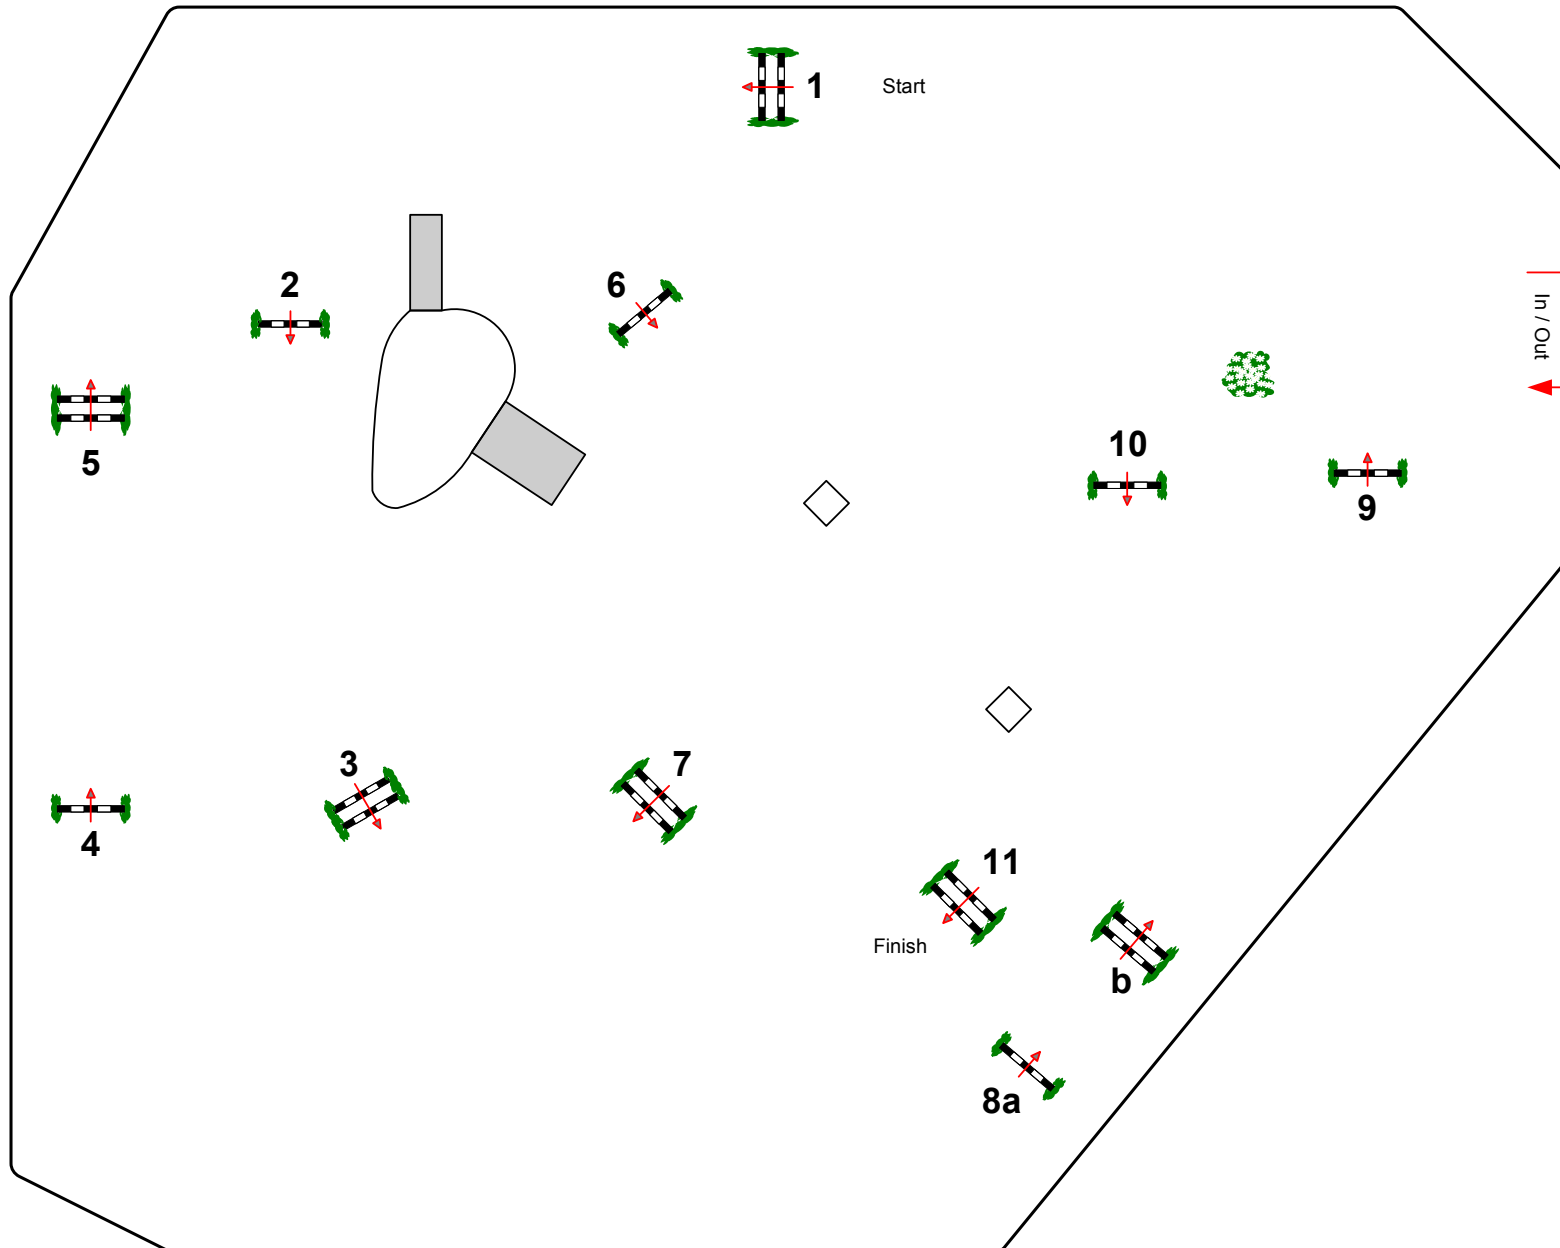

# CSI\*\*\* Hachenburg 2008

Class No.: 16 Länderchampionat

Springprüfung M\*\* nach Strafpunkten und Zeit

www.caro-parcours.de  
by Frank Rothenberger

In / Out

Table: A  
National RG:  
FEI RG / Art. 501 1a1  
Height: 1,35 m

Speed: 350 m/min

Length: 420 m  
Time allowed: 72 sec  
Time limit: 144 sec

Obstacles: 11  
Efforts: 12  
Penalty sec  
Closed combination:

1st Jump-off:

Length: 0 m  
Time allowed: 0 sec  
Time limit: 0 sec