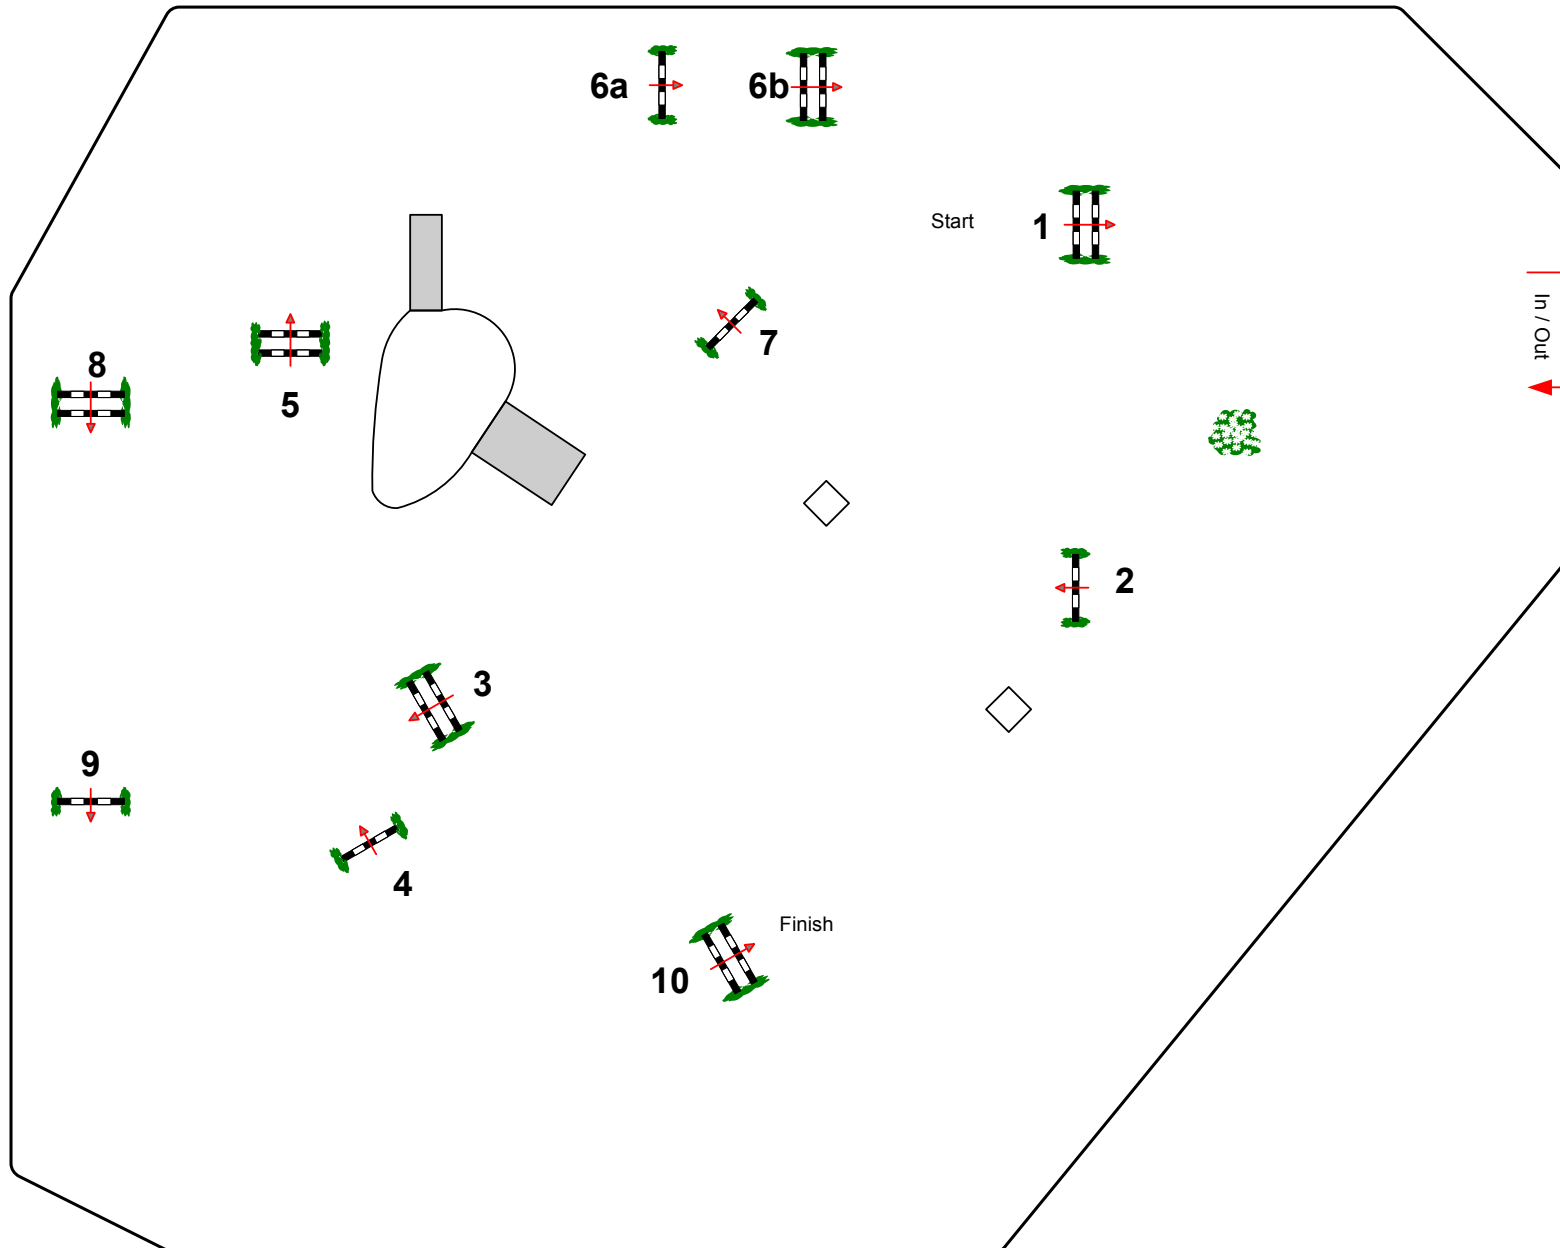

CSI*** Hachenburg 2008

Class No.: 13

Silber Tour

Springprüfung M* nach Strafpunkten und Zeit

www.caro-parcours.de
by Frank Rothenberger

In / Out

Table: A
National RG:
FEI RG / Art. 501 1a1
Height: 125 m

Speed: 350 m/min

Length: 430 m
Time allowed: 74 sec
Time limit: 148 sec

Obstacles: 10
Efforts: 11
Penalty sec
Closed combination:

1st Jump-off:

Length: 0 m
Time allowed: 0 sec
Time limit: 0 sec

Course Designer:
Frank Rothenberger
(GER)