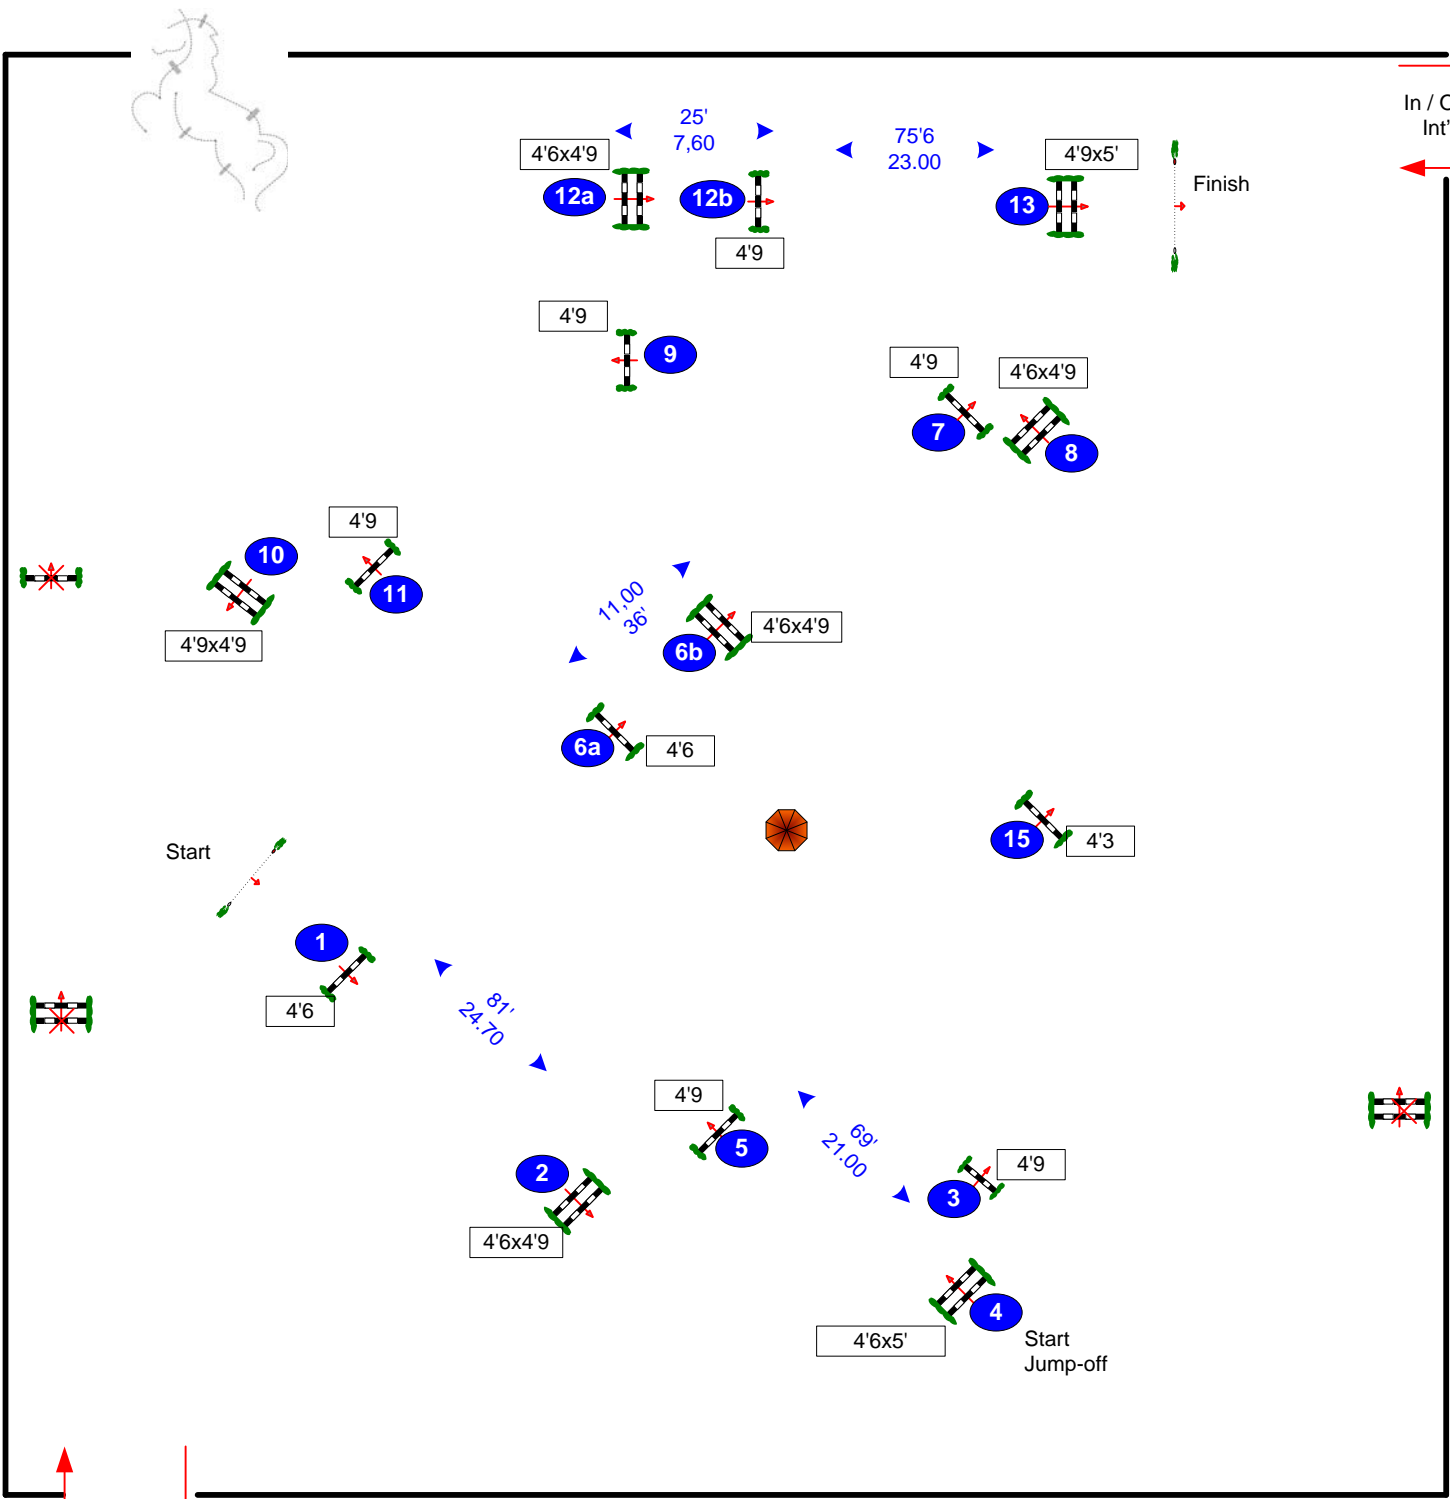

# HITS-ON-THE-HUDOSN IV

4

WEDNESDAY

**OLAF PETERSEN**  
ONE JUMP AHEAD

Official Supplier  
Olympic Games  
Beijing 2008

**CLASS No.: 272 LEVEL 8** **COMPETITION WITH ONE JUMP-OFF**

TABLE: A  
NATIONAL RG: II.2.B  
FEI RG / ART.  
HEIGHT: 4'9

SPEED: 350 M/MIN  
LENGTH: 500 M  
TIME ALLOWED: 86 SEC  
TIME LIMIT: 172 SEC

1ST JUMP-OFF: 4-15-8-9-10-11-12A,B-13  
LENGTH: 320 M  
TIME ALLOWED: 55 SEC  
TIME LIMIT: 110 SEC