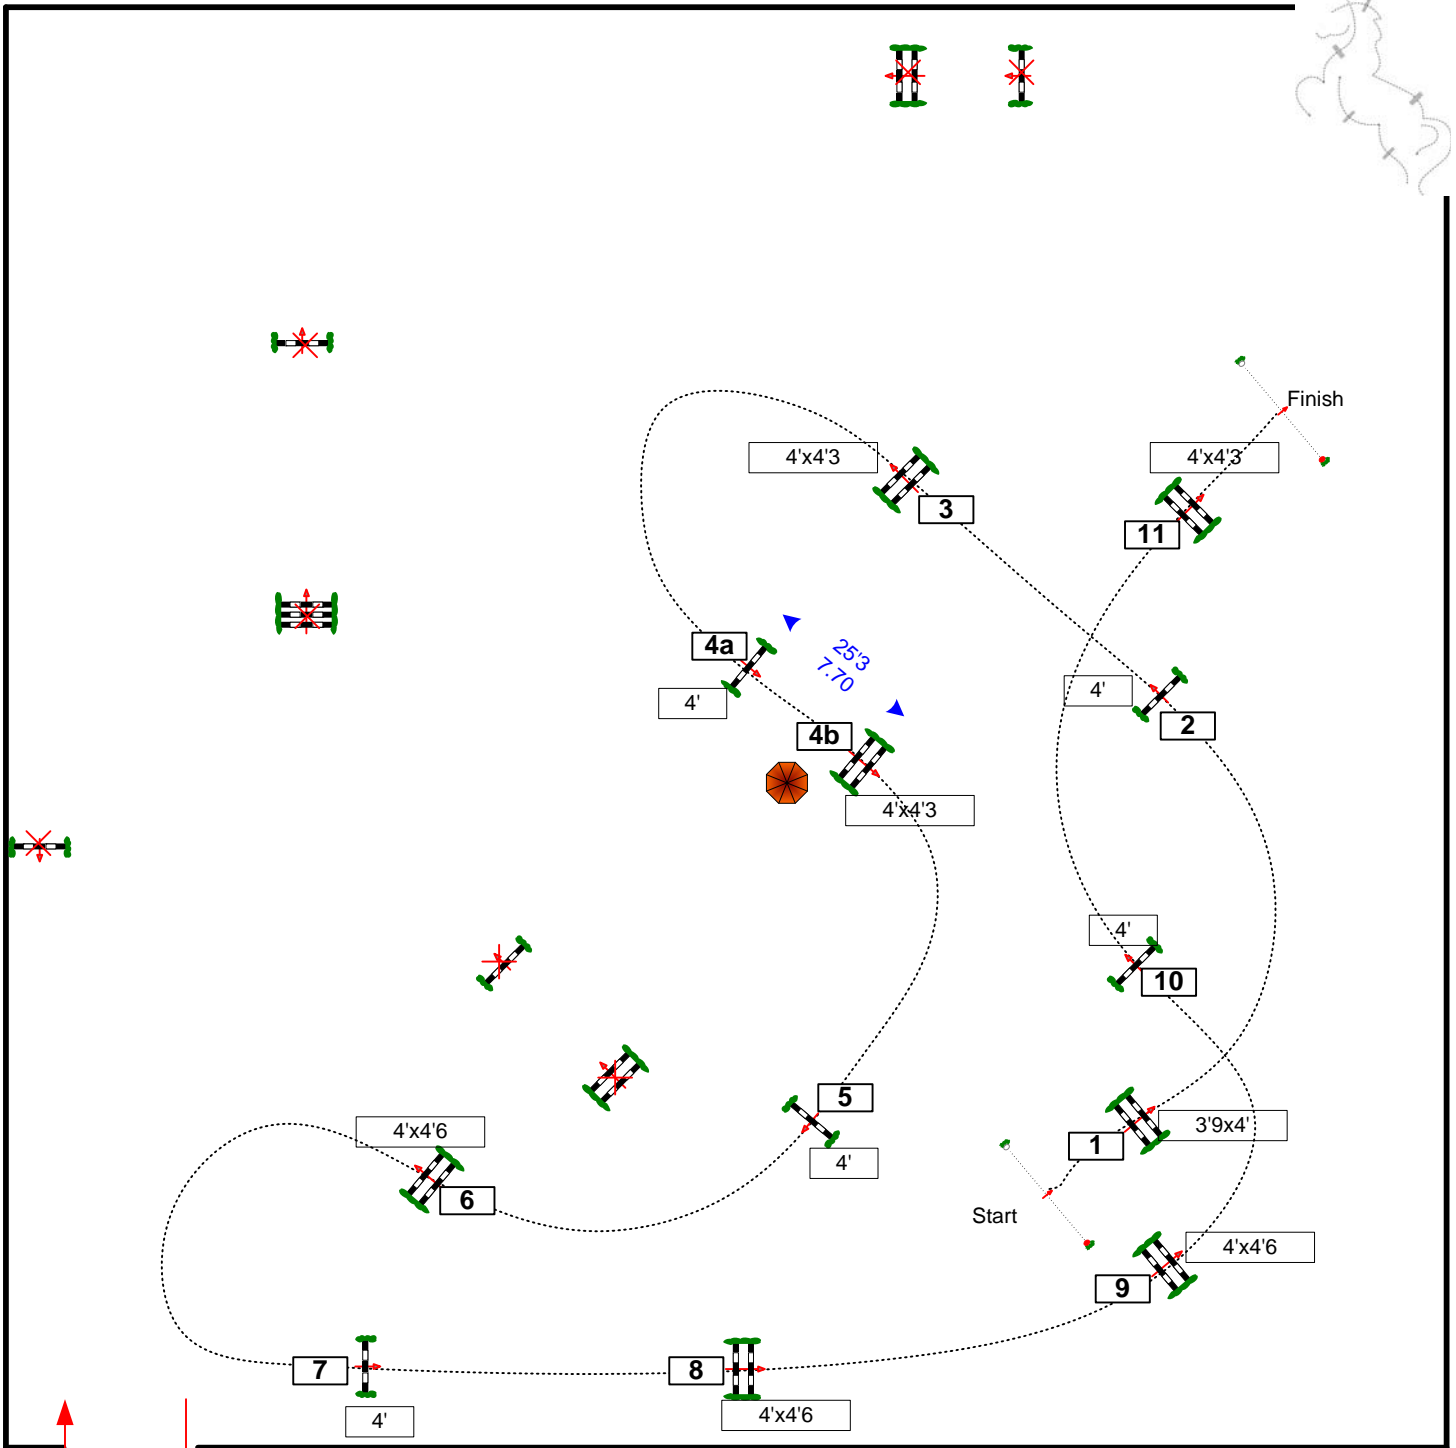

# HITS-ON-THE-HUDSON IV

1

FRIDAY

**OLAF PETERSEN**  
ONE JUMP AHEAD

Official Supplier  
Olympic Games  
Beijing 2008

COURSE DESIGNER  
OLAF PETERSEN, GER

<b>CLASS No.:</b> 263	<b>LEVEL</b> 5	<b>COMPETITION AGAINST THE CLOCK</b>	
<b>TABLE:</b> C	<b>NATIONAL RG:</b> III	<b>HEIGHT:</b> 4'	<b>TIME LIMIT:</b> 120 SEC