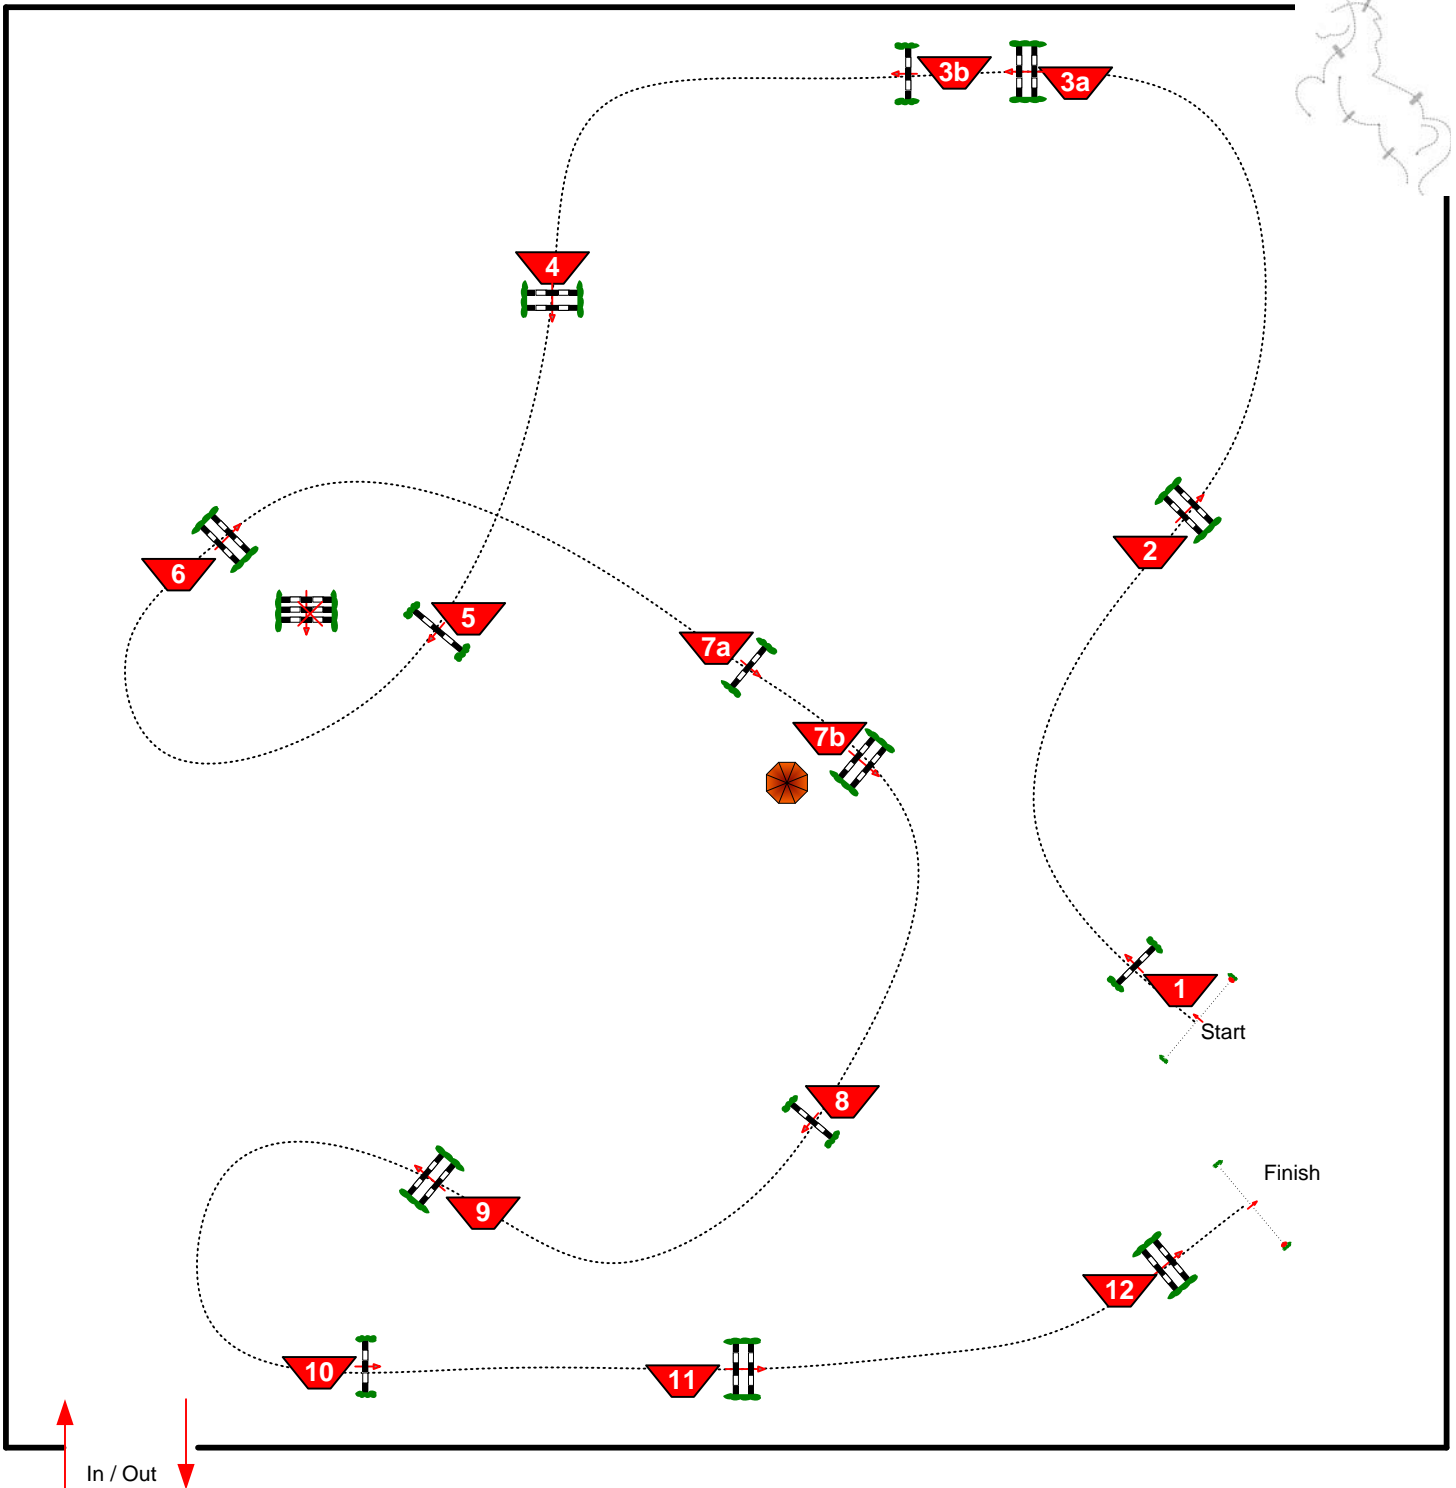

FRIDAY

OLAF PETERSEN
ONE JUMP AHEAD

Official Supplier
Olympic Games
Beijing 2008

COURSE DESIGNER
OLAF PETERSEN, GER

CLASS No.: 269 + 280 LEVEL 7

COMPETITION AGAINST THE CLOCK

TABLE: A
NATIONAL RG: II.1
FEI RG / ART.
HEIGHT: 4'6

SPEED: 350 M/MIN
LENGTH: 440 M
TIME ALLOWED: 76 SEC
TIME LIMIT: 152 SEC