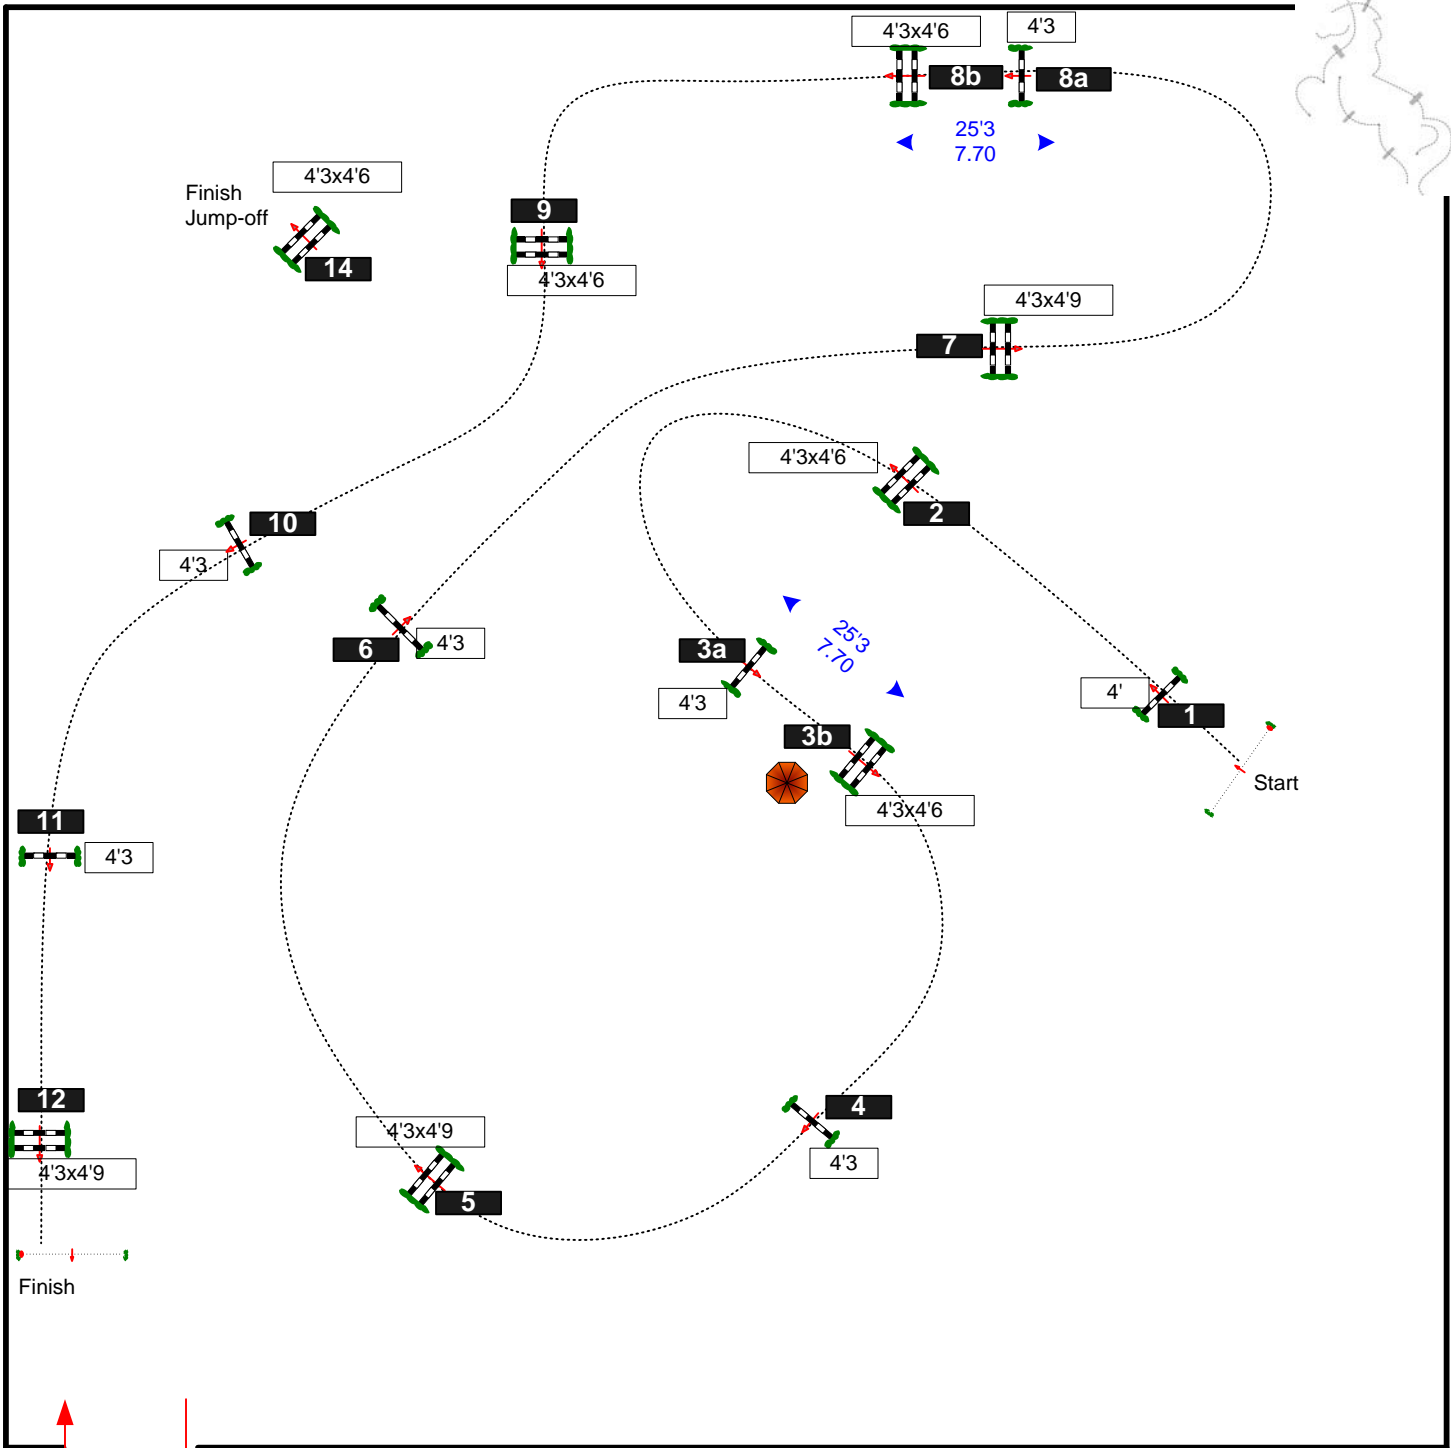

HITS-ON-THE-HUDSON IV

5+6

FRIDAY

OLAF PETERSEN
ONE JUMP AHEAD

Official Supplier
Olympic Games
Beijing 2008

COURSE DESIGNER
OLAF PETERSEN, GER

In / Out

CLASS No.: 277+274

LEVEL 6

COMPETITION WITH ONE JUMP-OFF

TABLE: A
NATIONAL RG: II.2.B

SPEED: 350 M/MIN
LENGTH: 420 M
TIME ALLOWED: 72 SEC
TIME LIMIT: 144 SEC

1ST JUMP-OFF: 1-2-3A,B-4-5-6-14
LENGTH: 250 M
TIME ALLOWED: 43 SEC
TIME LIMIT: 86 SEC

HEIGHT: 4'3