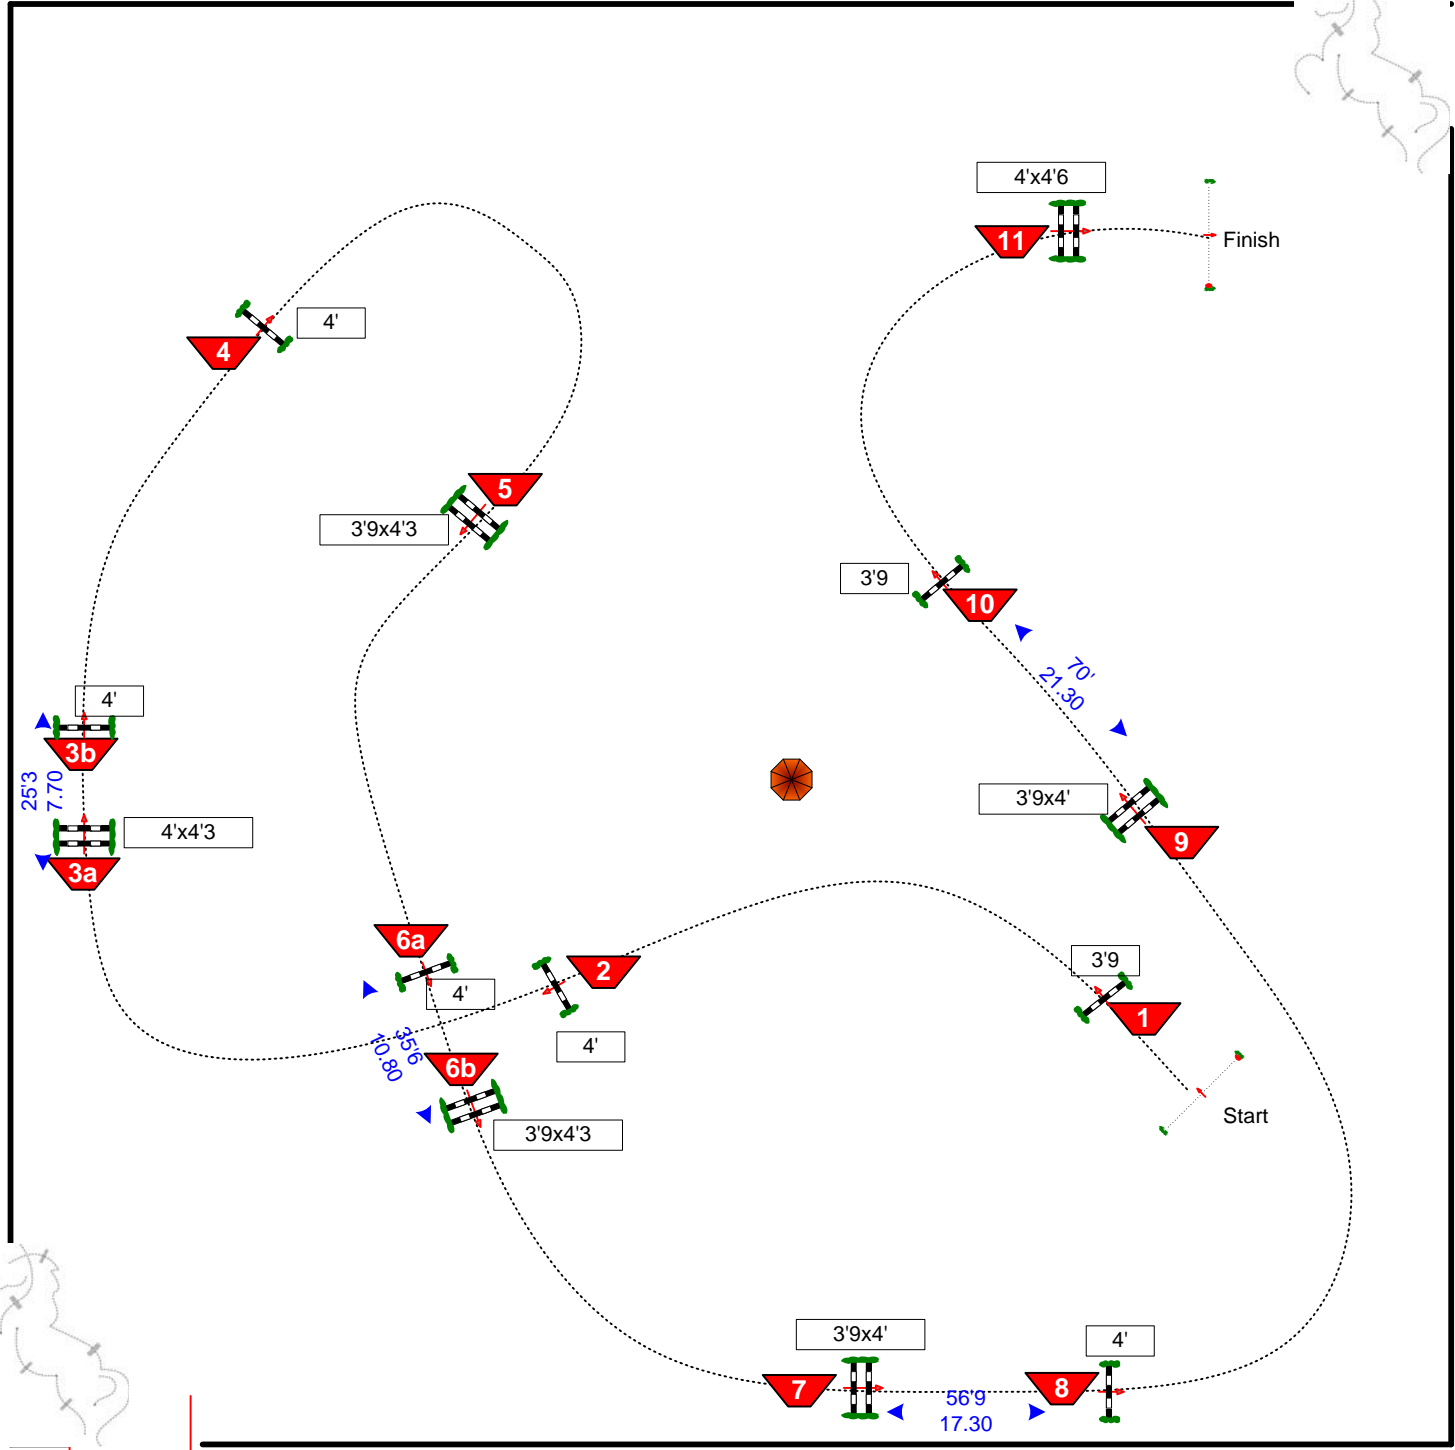

HITS-ON-THE-HUDSON IV

2+3

SATURDAY

OLAF PETERSEN
ONE JUMP AHEAD

Official Supplier
Olympic Games
Beijing 2008

COURSE DESIGNER
OLAF PETERSEN, GER

CLASS No.: 278+275 LEVEL 5 COMPETITION AGAINST THE CLOCK

TABLE: A
NATIONAL RG: II.1
HEIGHT: 4'

SPEED: 350 M/MIN
LENGTH: 420 M
TIME ALLOWED: 72 SEC
TIME LIMIT: 144 SEC