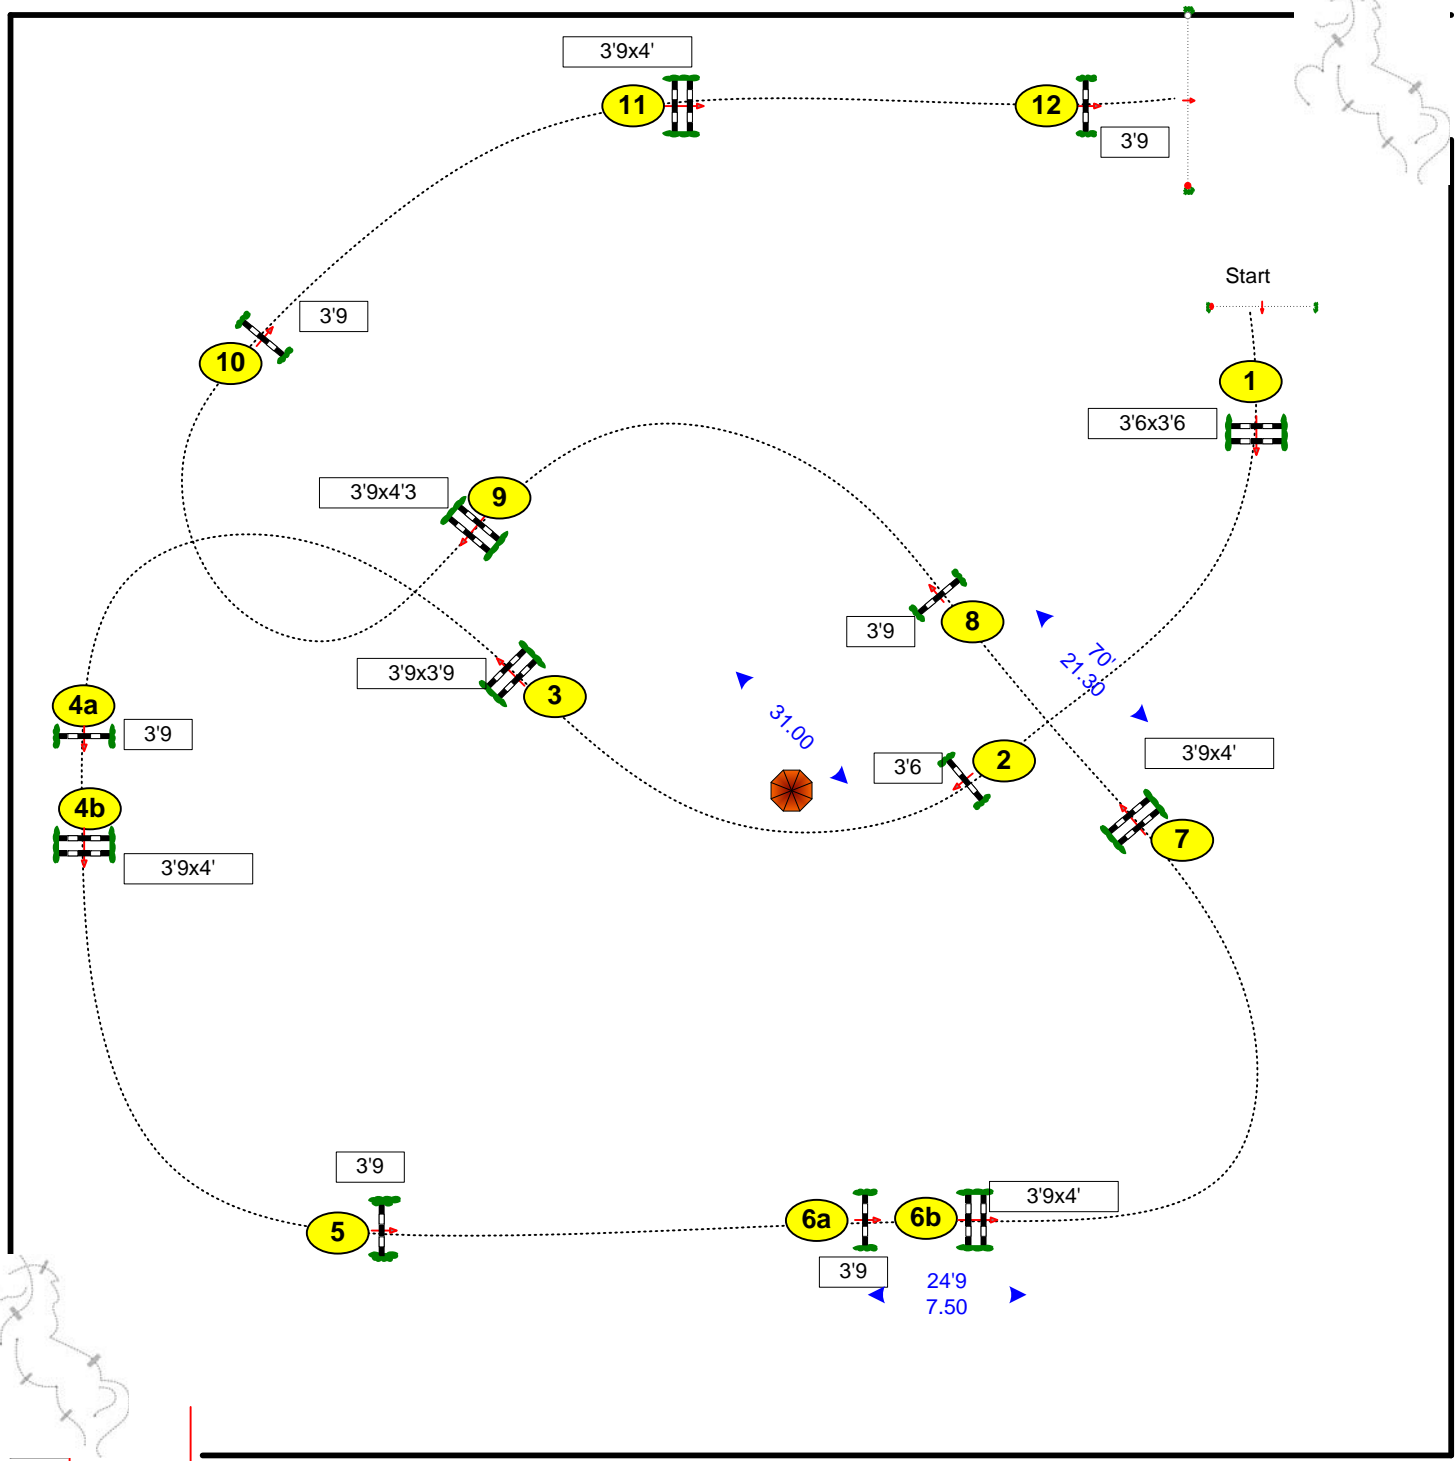

HITS-ON-THE-HUDSON IV

5-8

SATURDAY

OLAF PETERSEN
ONE JUMP AHEAD

Official Supplier
Olympic Games
Beijing 2008

COURSE DESIGNER
OLAF PETERSEN, GER

CLASS No.: 225+229+241+246 LEVEL 4 COMPETITION AGAINST THE CLOCK

TABLE: A
NATIONAL RG: II. 1
HEIGHT: 3'9

SPEED: 350 M/MIN
LENGTH: 460 M
TIME ALLOWED: 79 SEC
TIME LIMIT: 158 SEC