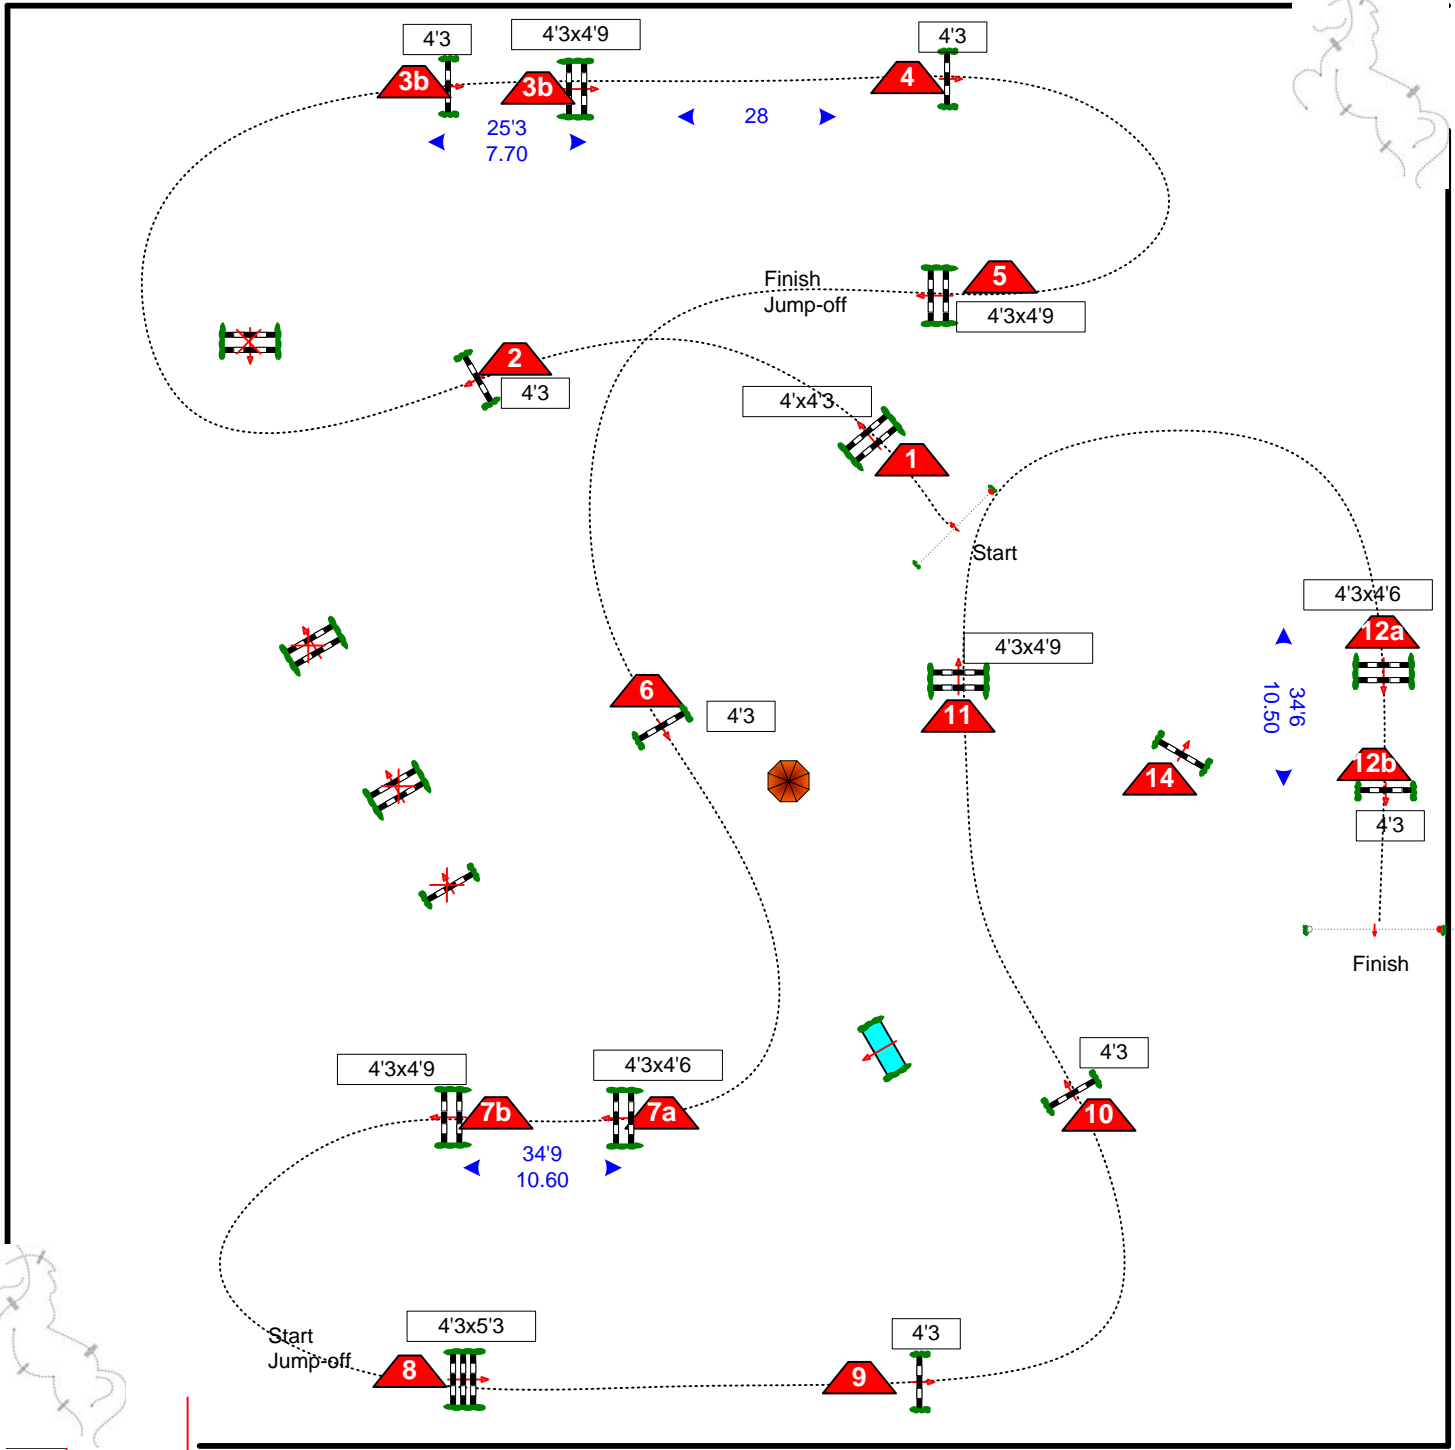

# HITS-ON-THE-HUDSON IV

1

SUNDAY

**OLAF PETERSEN**  
ONE JUMP AHEAD

Official Supplier  
Olympic Games  
Beijing 2008

COURSE DESIGNER  
OLAF PETERSEN, GER

<b>CLASS No.:</b> 410	<b>A-O Low CLASSIG</b>	<b>COMPETITION WITH ONE JUMP-OFF</b>
-----------------------	------------------------	--------------------------------------

TABLE: A  
NATIONAL RG: II:2.A  
HEIGHT: 4'3

SPEED: 350 M/MIN  
LENGTH: 500 M  
TIME ALLOWED: 86 SEC  
TIME LIMIT: 172 SEC

1ST JUMP-OFF: 8-9-10-11-12A,B-14-5  
LENGTH: 310 M  
TIME ALLOWED: 54 SEC  
TIME LIMIT: 108 SEC

In / Out