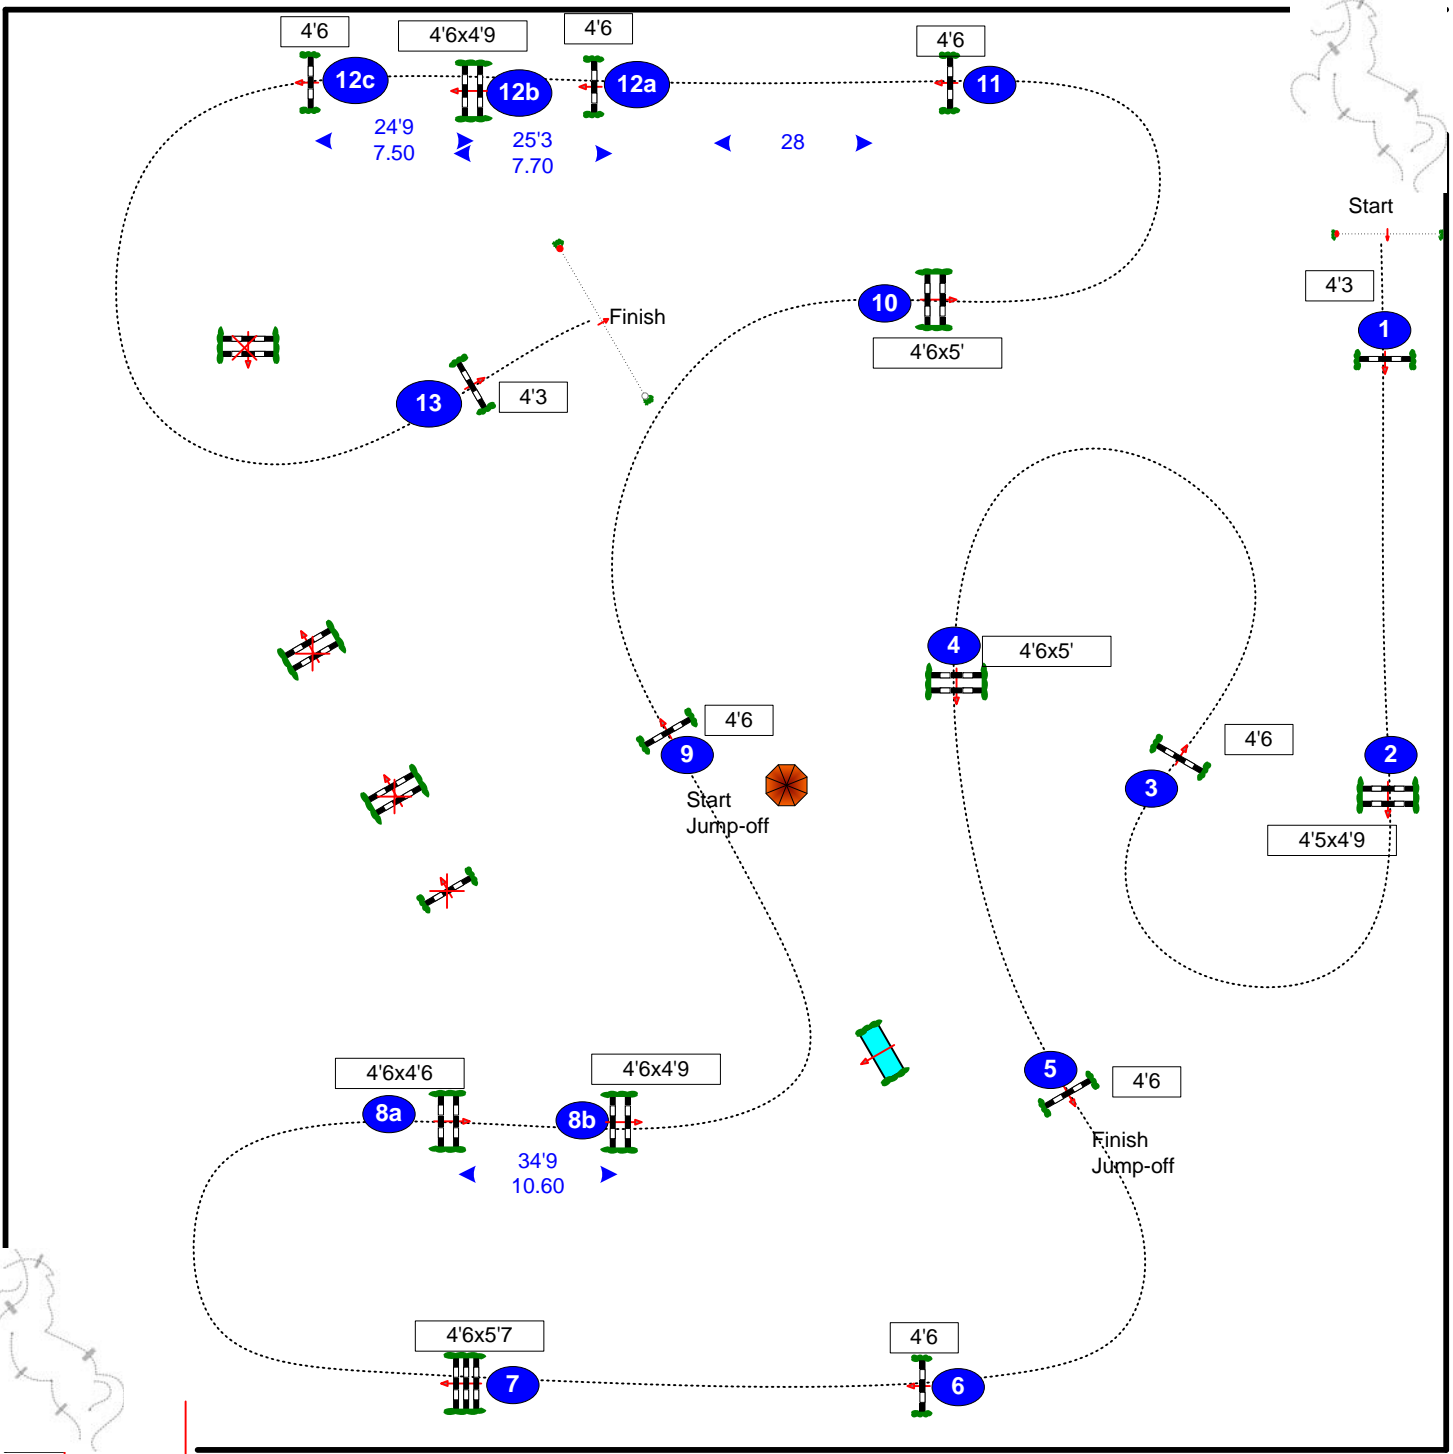

SUNDAY

OLAF PETERSEN
 ONE JUMP AHEAD

Official Supplier
 Olympic Games
 Beijing 2008

COURSE DESIGNER
 OLAF PETERSEN, GER

CLASS No.: 411 A-O HIGH CLASSIC COMPETITION WITH ONE JUMP-OFF

TABLE: A
 NATIONAL RG:
 HEIGHT: 4'6

SPEED: 350 M/MIN
 LENGTH: 540 M
 TIME ALLOWED: 93 SEC
 TIME LIMIT: 186 SEC

1ST JUMP-OFF: 9-10-11-12A,B-13-4-5
 LENGTH: 300 M
 TIME ALLOWED: 52 SEC
 TIME LIMIT: 104 SEC