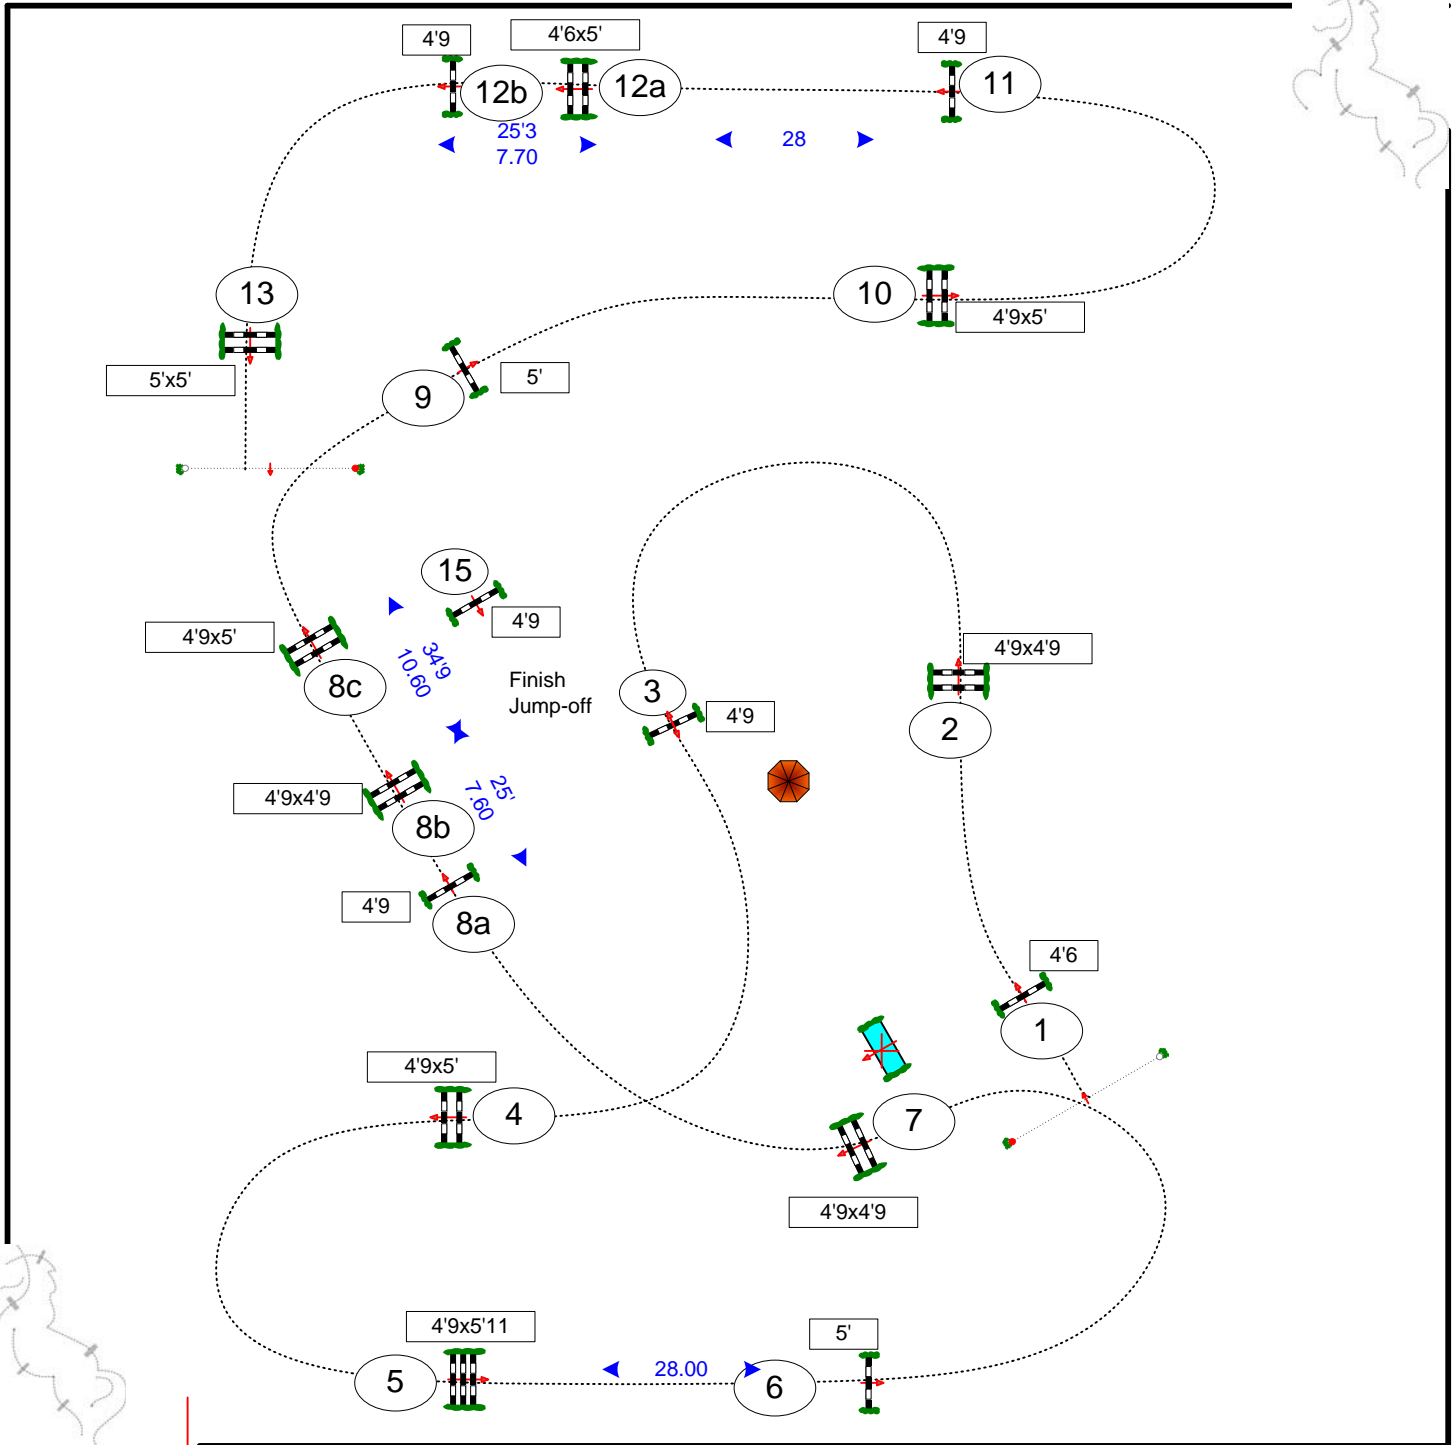

SUNDAY

OLAF PETERSEN
ONE JUMP AHEAD

Official Supplier
Olympic Games
Beijing 2008

CLASS No.: 420 **GRAND PRIX** **COMPETITION WITH ONE JUMP-OFF**

TABLE: A
NATIONAL RG: II.2.A
HEIGHT: 5'

SPEED: 350 M/MIN
LENGTH: 540 M
TIME ALLOWED: 93 SEC
TIME LIMIT: 186 SEC

1ST JUMP-OFF: 1-2-3-8A,B-10-11-12A-15
LENGTH: 370 M
TIME ALLOWED: 64 SEC
TIME LIMIT: 128 SEC