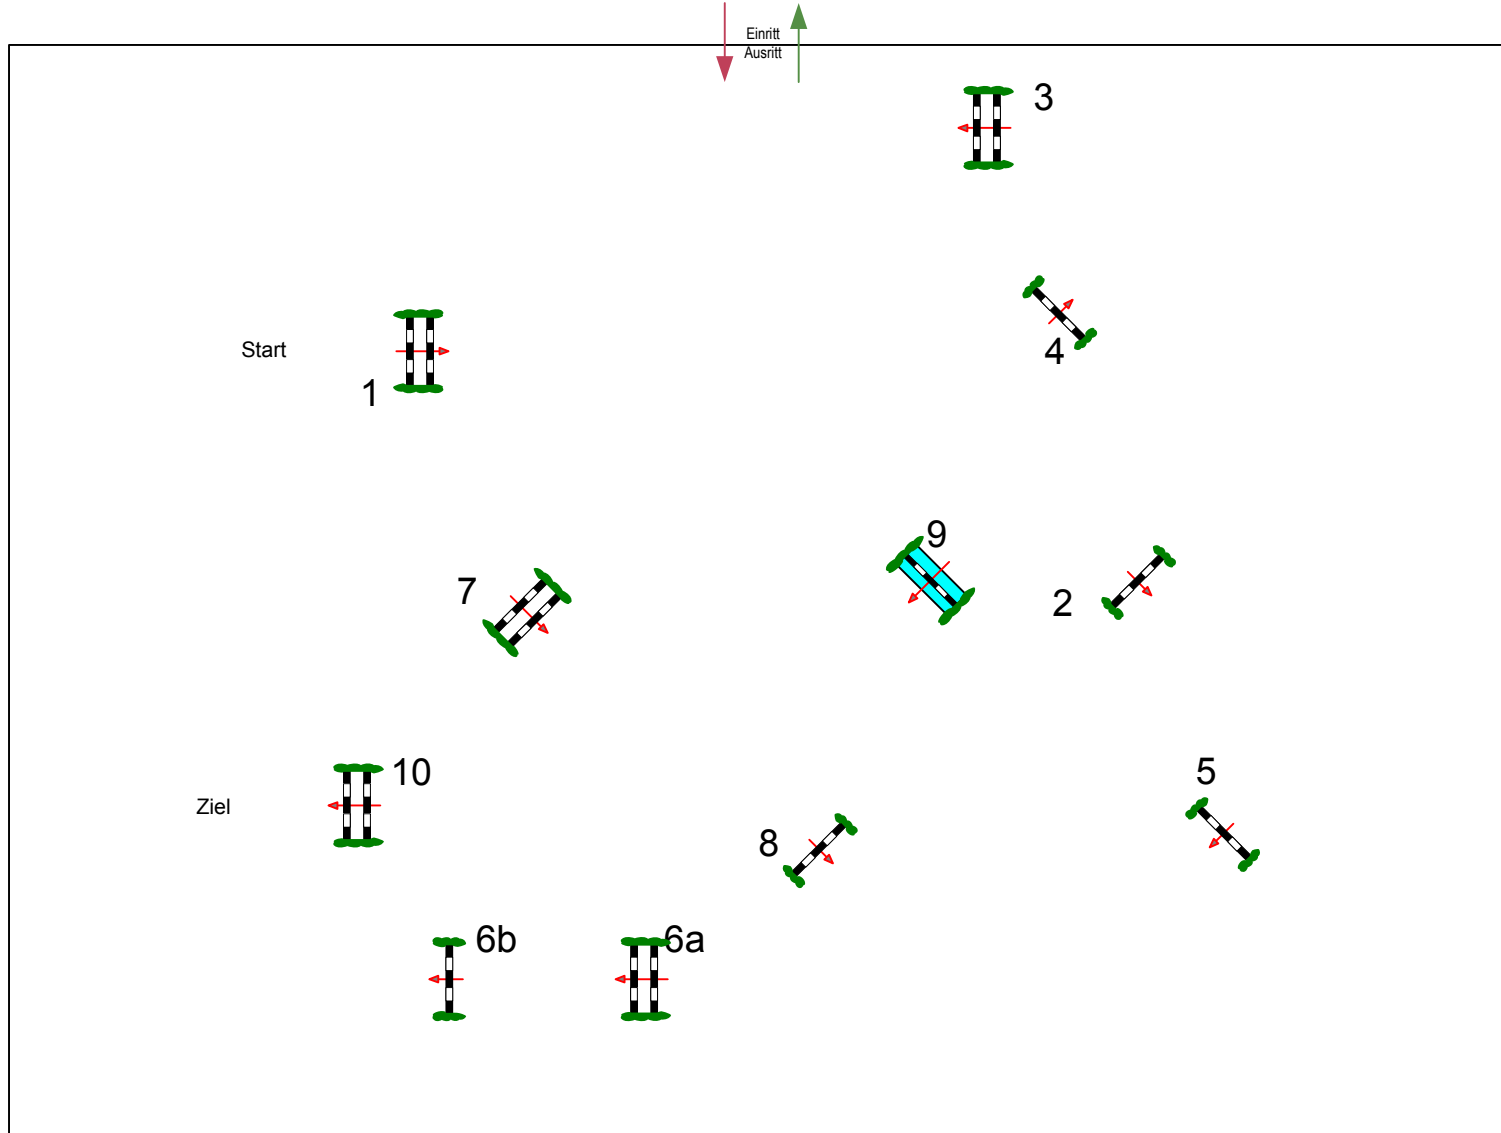

Cellagon®

CSI*** Verden 2008

Class No.: 33

Springpferdeprüfung L

Donnerstag, 31. Juli 2008

Table: A

National RG: 363,1

FEI RG / Art. 238.2.1

Height: 1,15 m

Speed: 350 m/min

Length: 500 m

Time allowed: 86 sec

Time limit: 172 sec

Obstacles: 10

Efforts: 11

Penalty sec

Closed combination:

1st Jump-off:

Length: 0 m

Time allowed: 0 sec

Time limit: 0 sec

2nd Jump-off:

Length: 0 m

Time allowed: 0 sec

Time limit: 0 sec

Jury

Coursedesigner
Christa Jung und Team