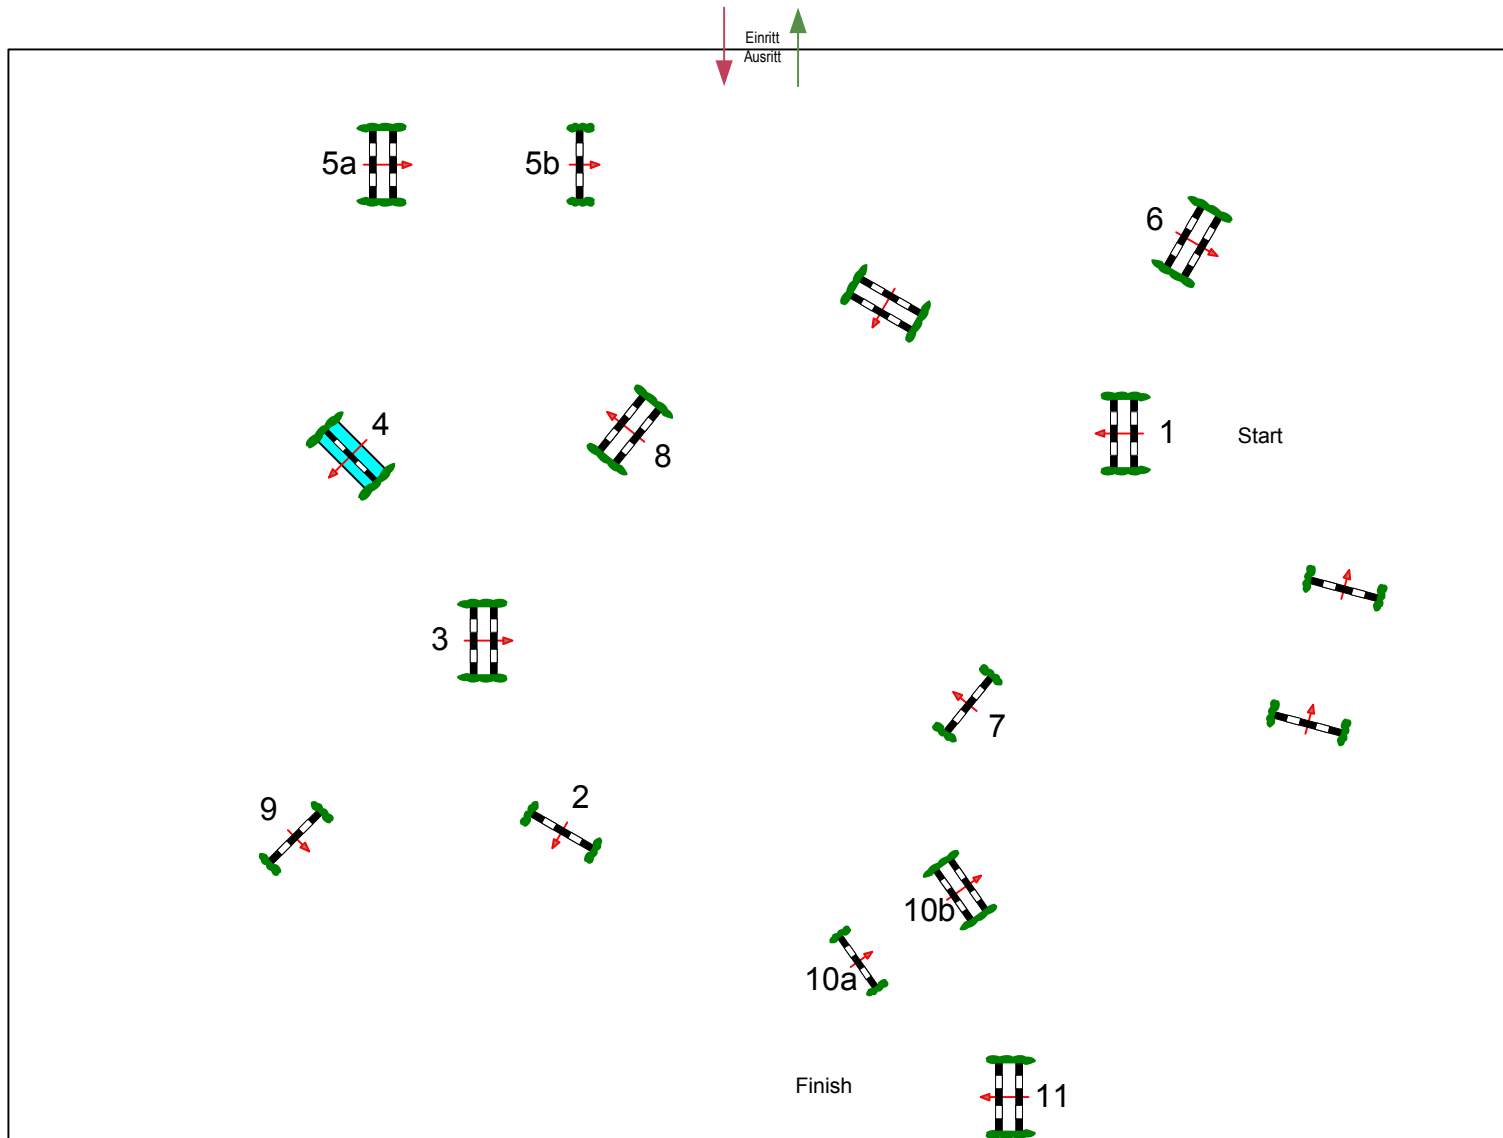

# CSI\*\*\* Verden 2008

Class No.: 12

Opening Competition Medium & Big Tour

Competition against the clock

Friday, 1 st August 2008

Table: A  
 National RG:  
 FEI RG / Art. 238.2.1  
 Height: 1,40 m

Speed: 350 m/min  
 Length: 480 m  
 Time allowed: 83 sec  
 Time limit: 166 sec

Obstacles: 11  
 Efforts: 13  
 Penalty sec  
 Closed combination:

1st Jump-off:  
 Length: 0 m  
 Time allowed: 0 sec  
 Time limit: 0 sec

2nd Jump-off:  
 Length: 0 m  
 Time allowed: 0 sec  
 Time limit: 0 sec