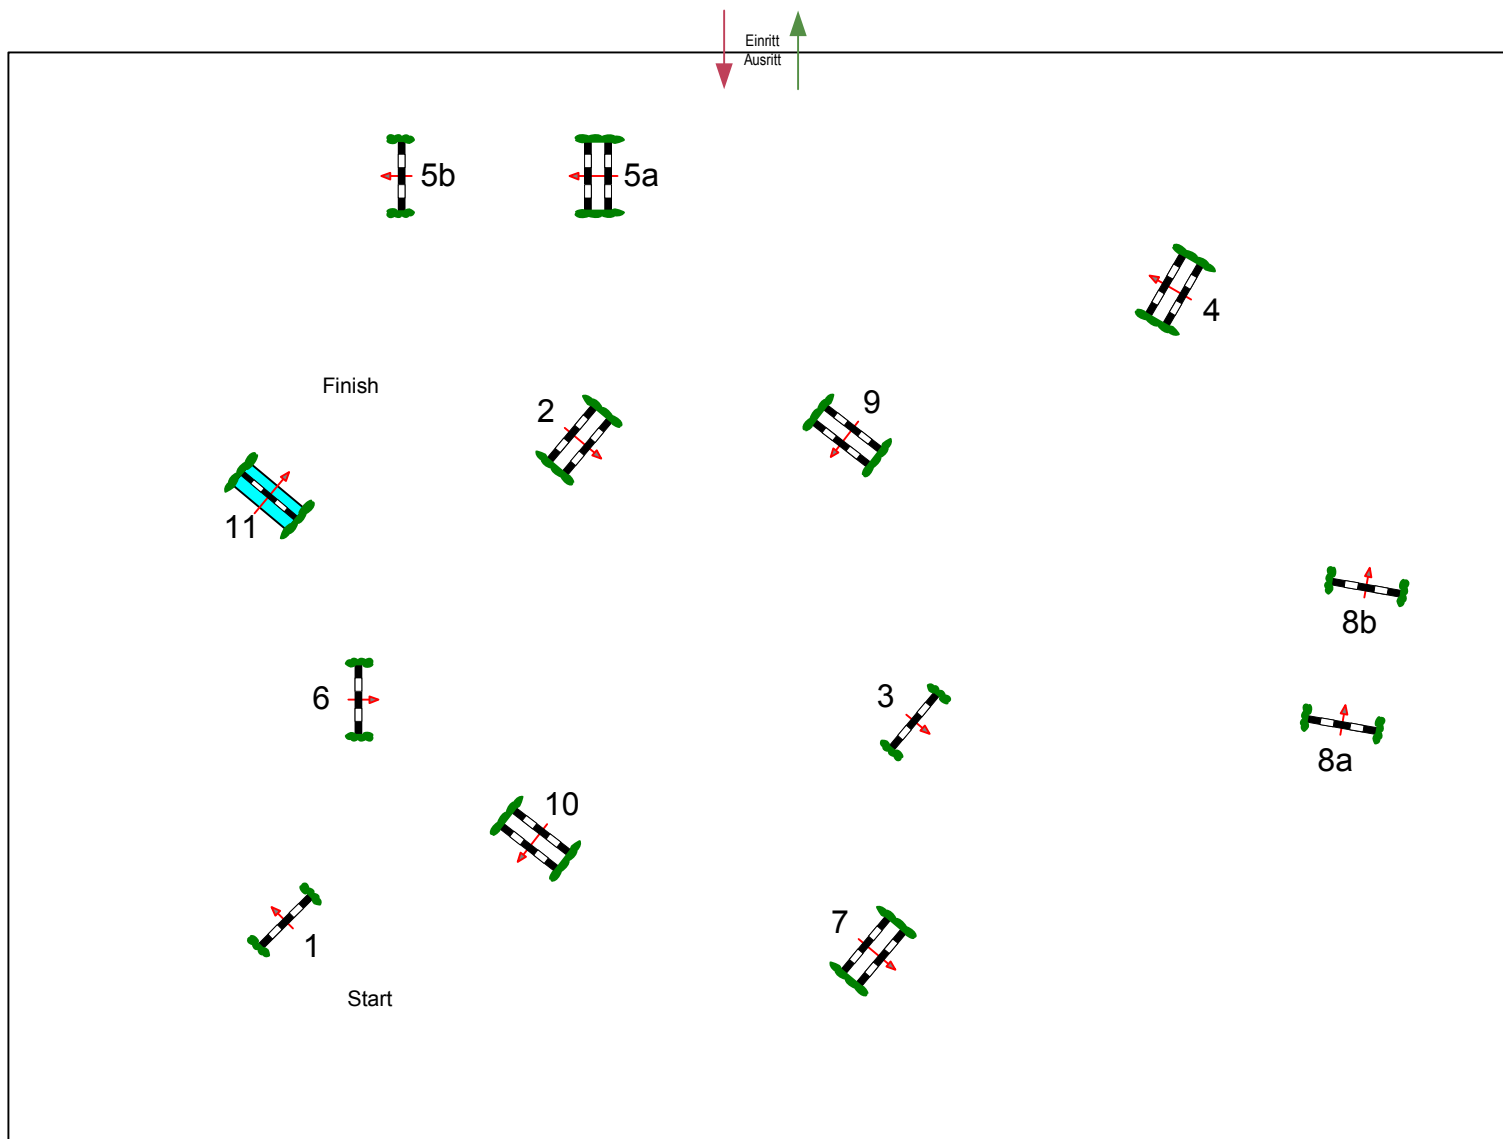

Cellagon®

CSI*** Verden 2008

Class No.: 09

1st Qualification Youngster

Competition against the clock

Friday, 1 st August 2008

Table: A
 National RG:
 FEI RG / Art. 238.2.1
 Height: 1,35 m

Speed: 350 m/min

Length: 430 m
 Time allowed: 74 sec
 Time limit: 148 sec

Obstacles: 11
 Efforts: 13
 Penalty sec
 Closed combination:

1st Jump-off:

Length: 0 m
 Time allowed: 0 sec
 Time limit: 0 sec

2nd Jump-off:

Length: 0 m
 Time allowed: 0 sec
 Time limit: 0 sec