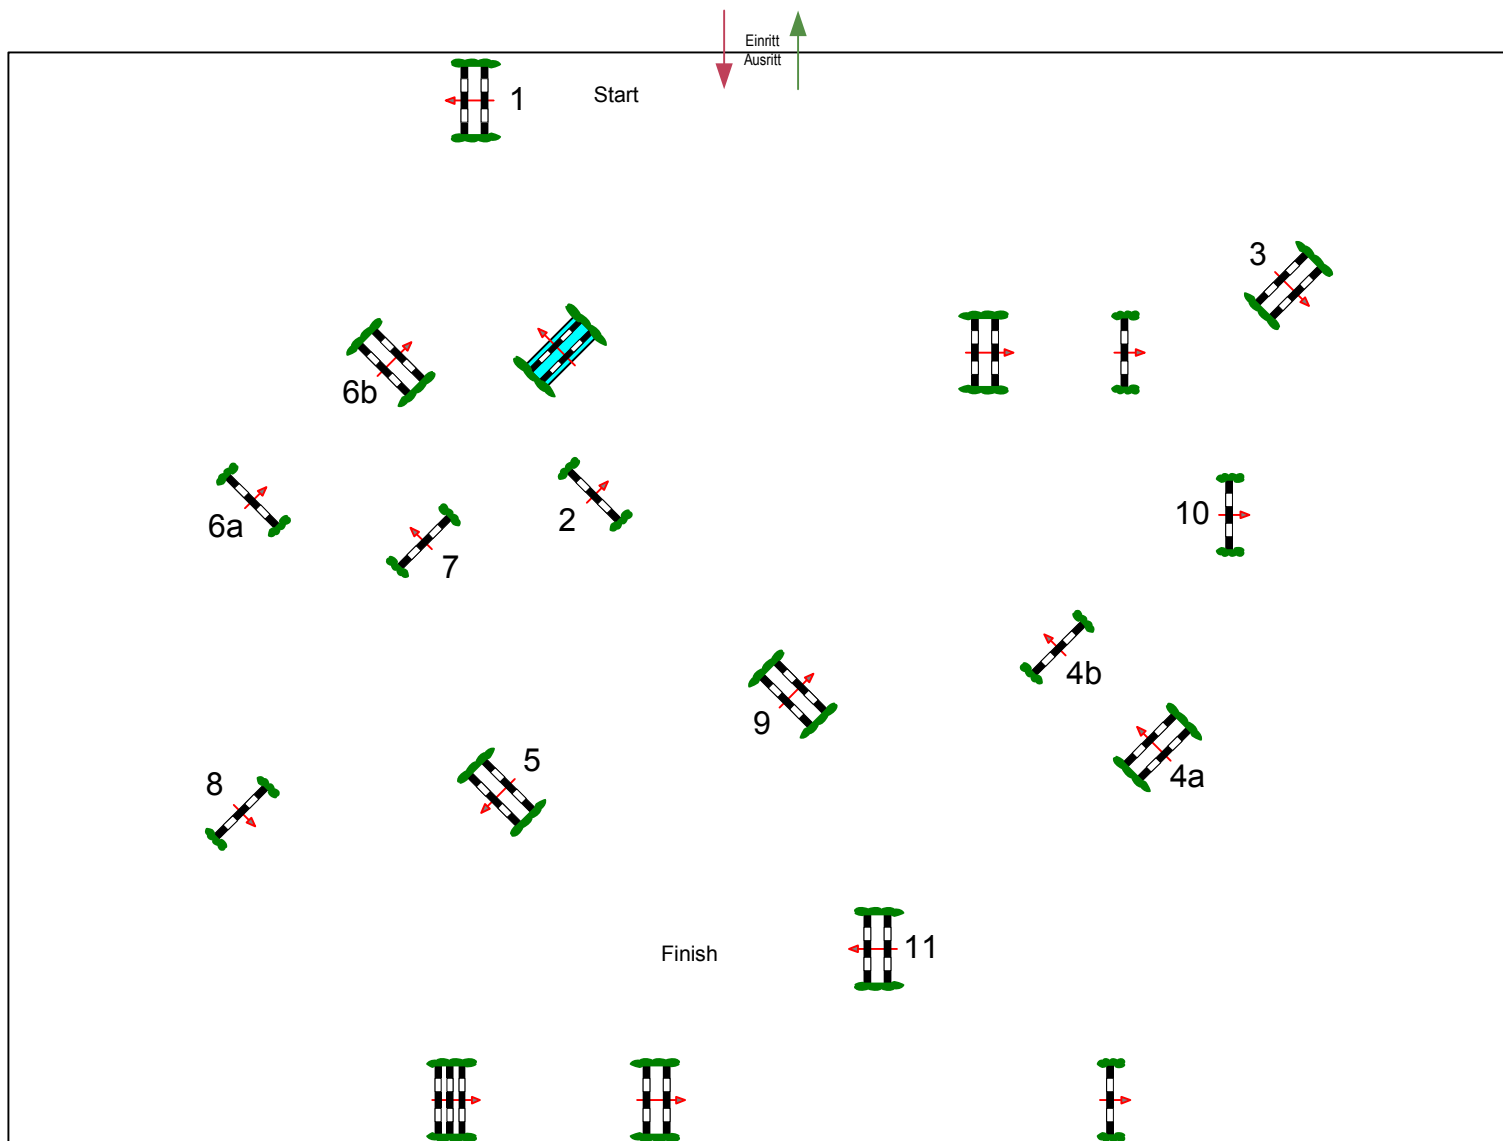

# CSI\*\*\* Verden 2008

Class No.: 10

2nd Qualification Youngster

Competition against the clock

Saturday, 2nd August 2008

Table: A

National RG:

FEI RG / Art. 238.2.1

Height: 1,40 m

Speed: 350 m/min

Length: 480 m

Time allowed: 83 sec

Time limit: 166 sec

Obstacles: 11

Efforts: 13

Penalty sec

Closed combination:

1st Jump-off:

Length: 0 m

Time allowed: 0 sec

Time limit: 0 sec

2nd Jump-off:

Length: 0 m

Time allowed: 0 sec