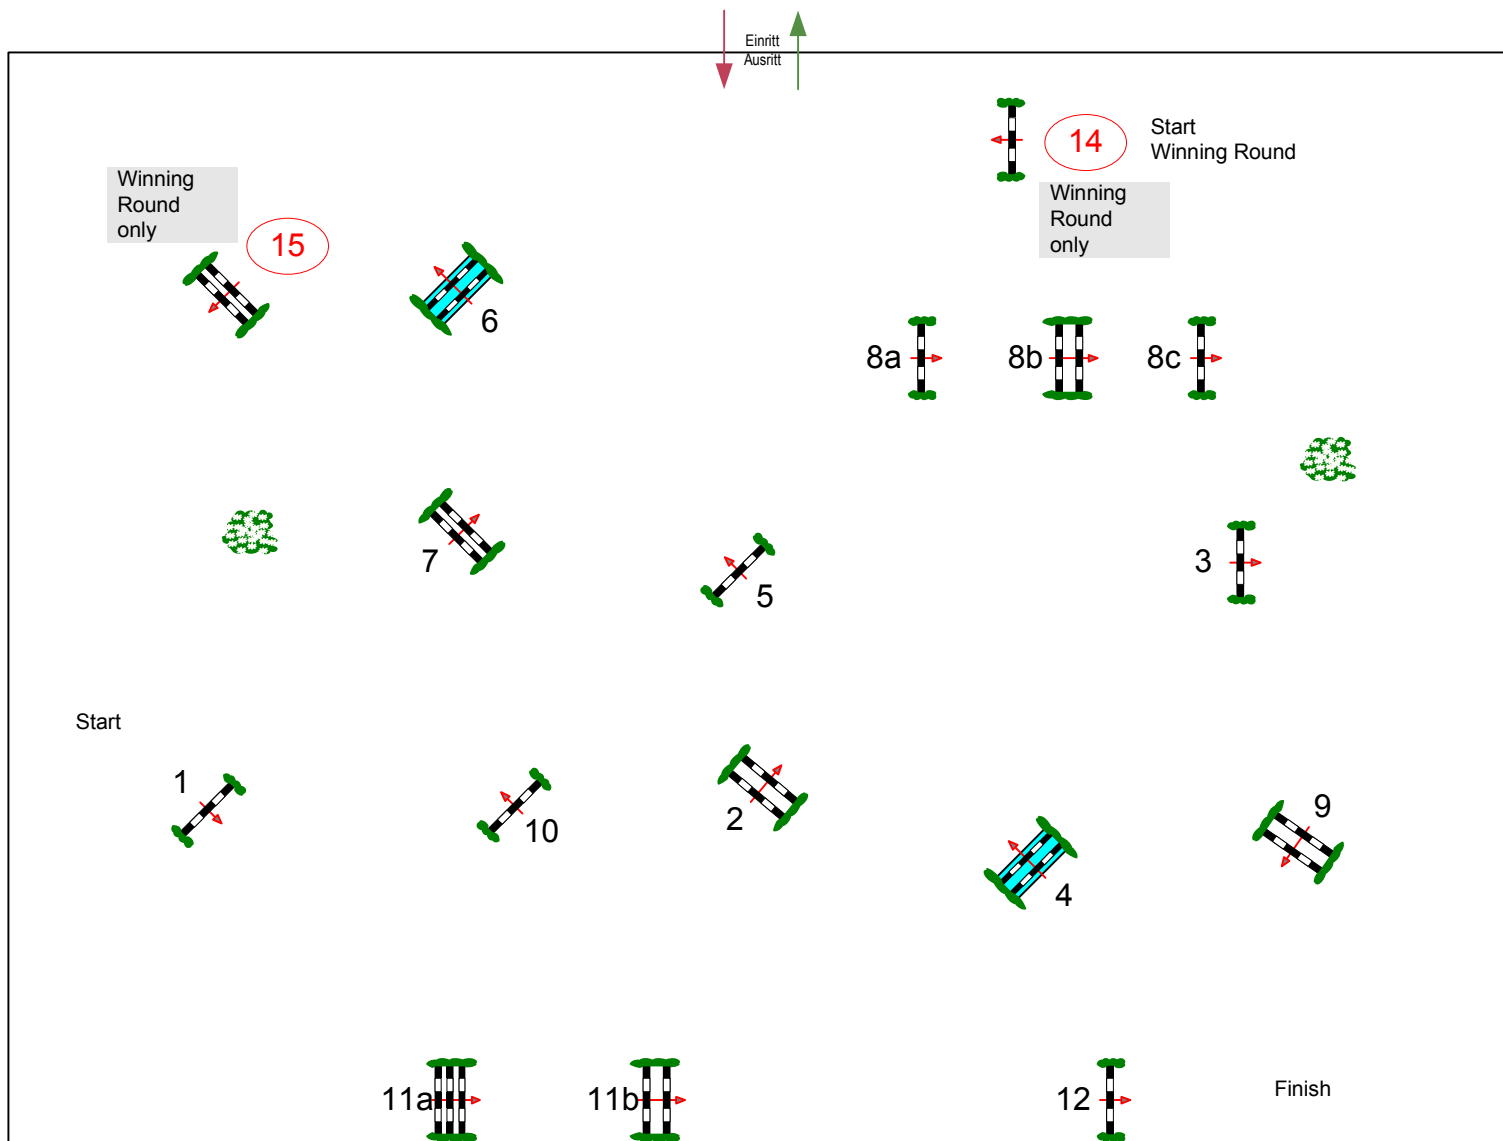

Cellagon®

CSI*** Verden 2008

Class No.: 15

Qualifikation Grand Prix

Competition with Winning Round

Saturday, 2nd August 2008

Table: A
 National RG:
 FEI RG / Art. 262,2
 Height: 1,50 m

Speed: 375 m/min

Length: 490 m
 Time allowed: 79 sec
 Time limit: 158 sec

Obstacles: 12
 Efforts: 15
 Penalty sec
 Closed combination:

Winning Round:

14,15,7,8a,8b,5,11a,12

Length: 330 m
 Time allowed: 53 sec
 Time limit: 106 sec

2nd Jump-off:

Length: 0 m
 Time allowed: 0 sec
 Time limit: 0 sec

Jury

Coursedesigner
Christa Jung und Team