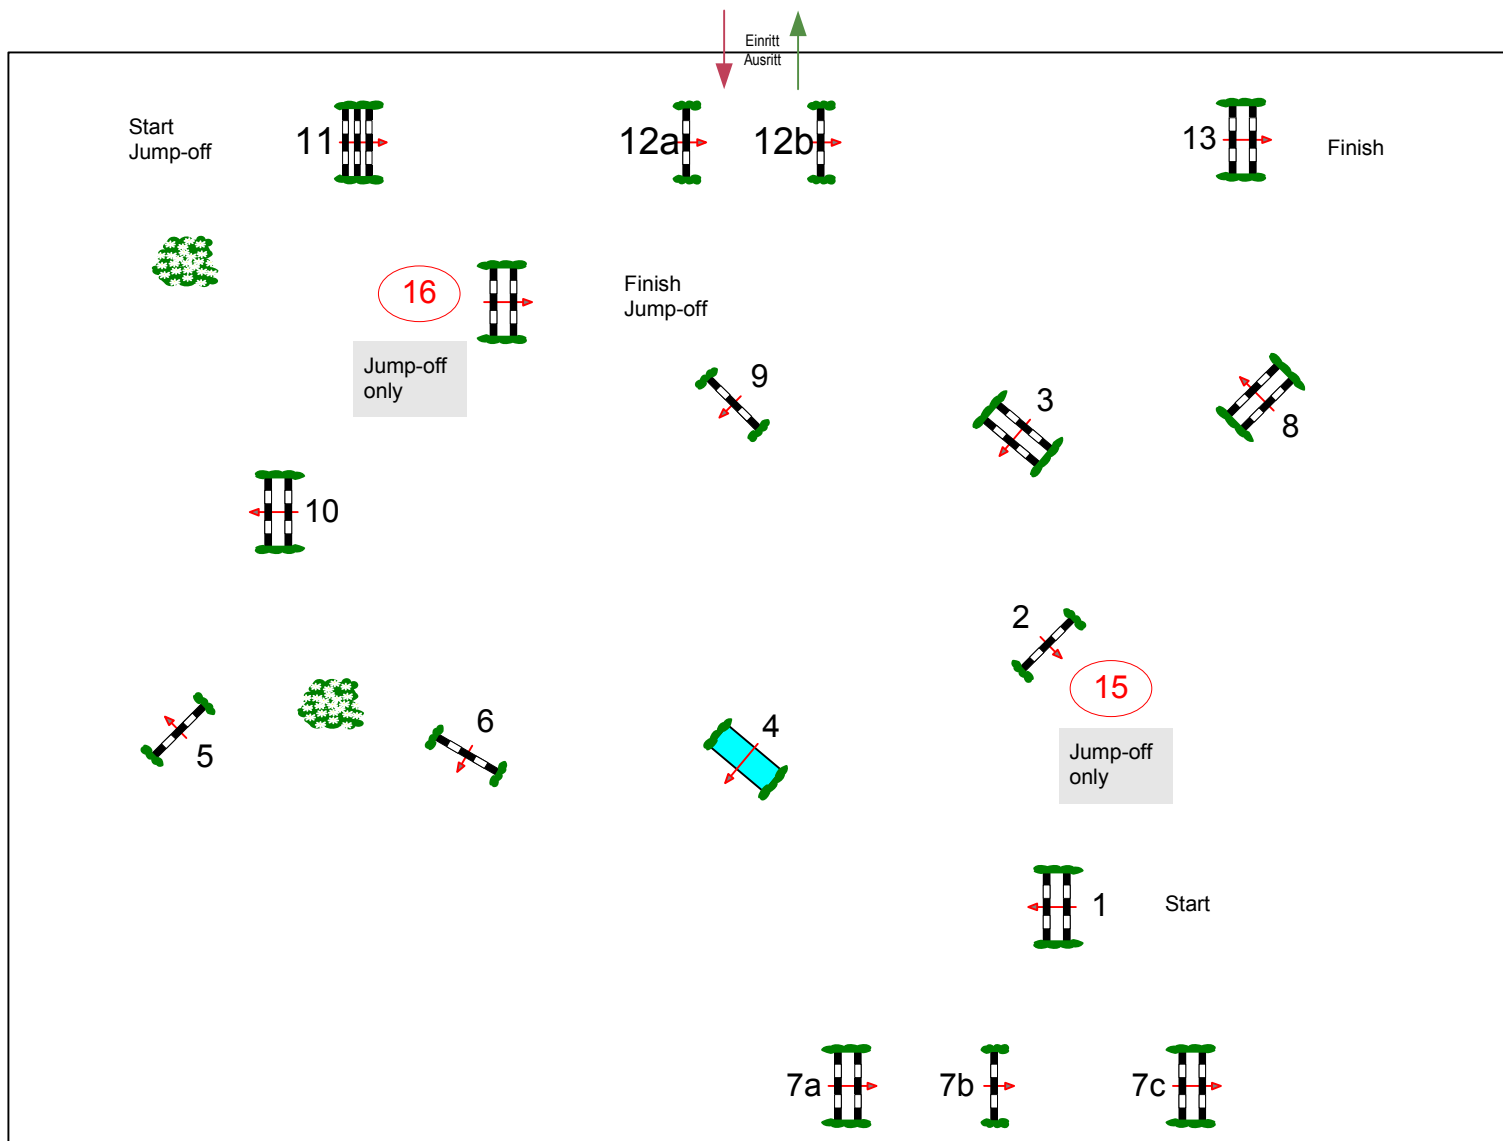

Cellagon®

CSI*** Verden 2008

Class No.: 16

Grand Prix

Competition with Jump Off

Sunday, 3. August 2008

Table: A
 National RG:
 FEI RG / Art. 238.2
 Height: 1,55 m

Speed: 400 m/min

Length: 550 m
 Time allowed: 83 sec
 Time limit: 166 sec

Obstacles: 13
 Efforts: 16
 Penalty sec
 Closed combination:

1st Jump-off:
11.13.15.7b.7c.8.6.16

Length: 360 m
 Time allowed: 54 sec
 Time limit: 108 sec

2nd Jump-off:

Length: 0 m
 Time allowed: 0 sec
 Time limit: 0 sec

Jury

Coursedesigner
Christa Jung und Team