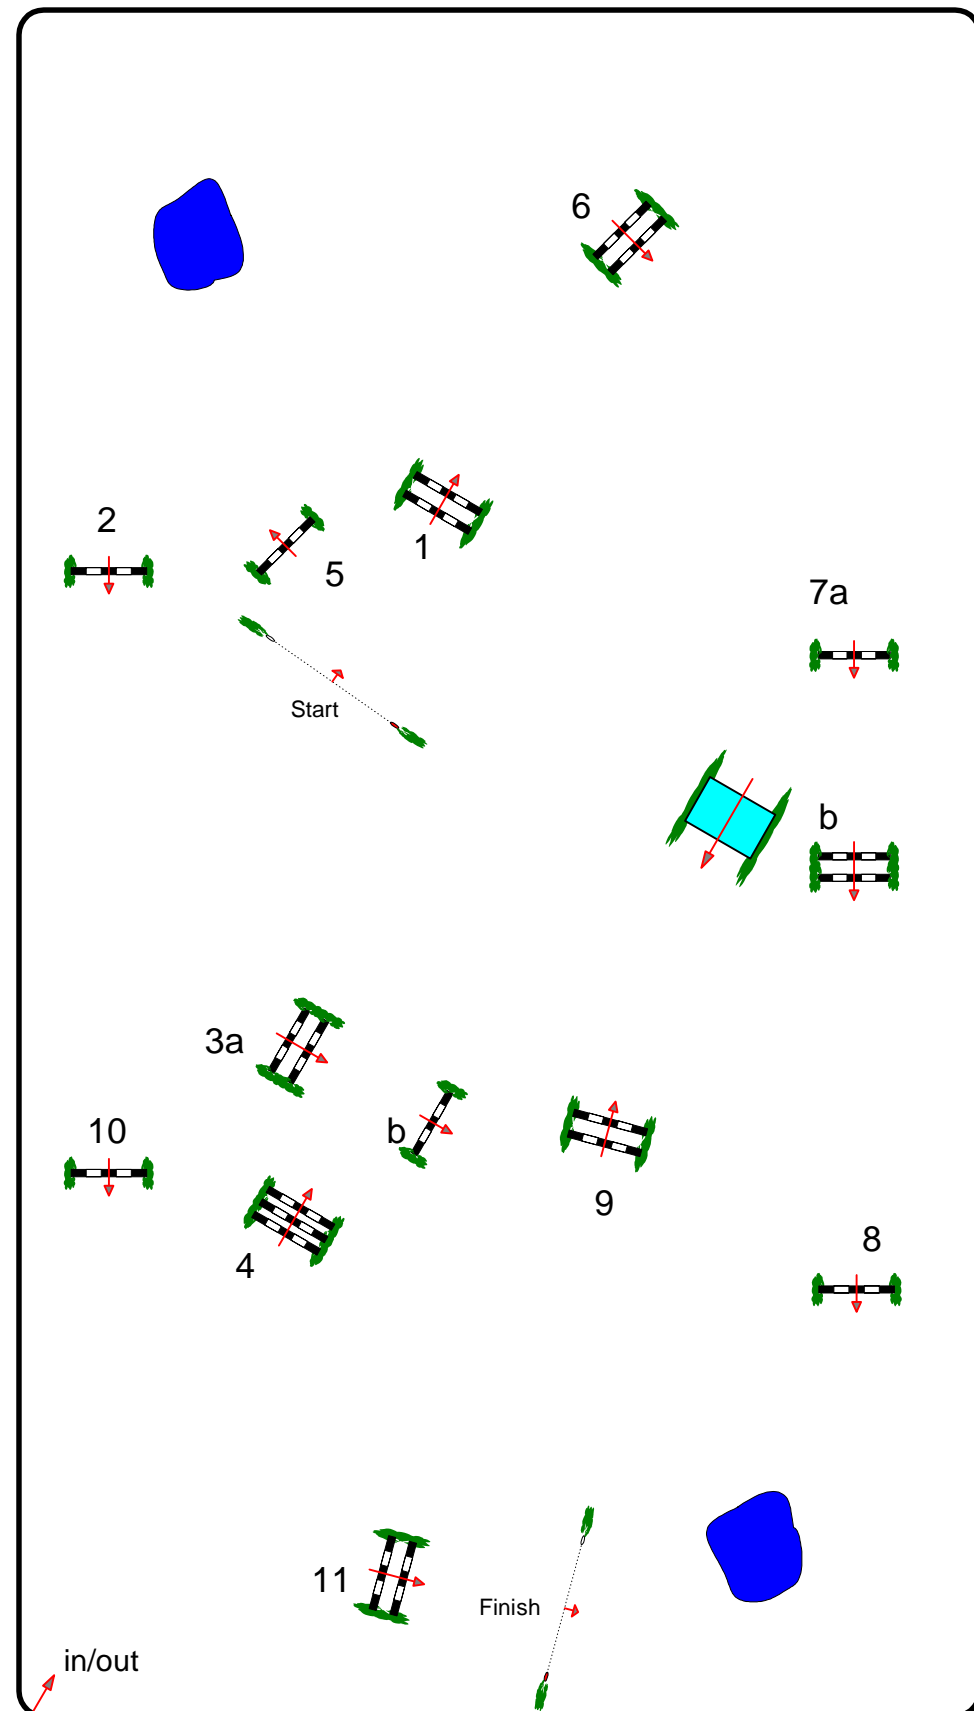

# CSI \*\*\* The Hague

**Class No.: 2**

**Medium Tour**

**Competition against the clock**

**Friday 29 August 2008**

**Start: 14:00**

Table: A  
 National RG:  
 FEI RG / Art. 238 - 2.1  
 Height: 1.40 m

Speed: 350 m/min

Length: 450 m  
 Time allowed: 78 sec  
 Time limit: 156 sec

Obstacles: 11  
 Efforts: 13  
 Penalty sec  
 Closed combination:

:  
 Length: 0 m  
 Time allowed: 0 sec  
 Time limit: 0 sec

2nd Jump-off:  
 Length: 0 m  
 Time allowed: 0 sec  
 Time limit: 0 sec