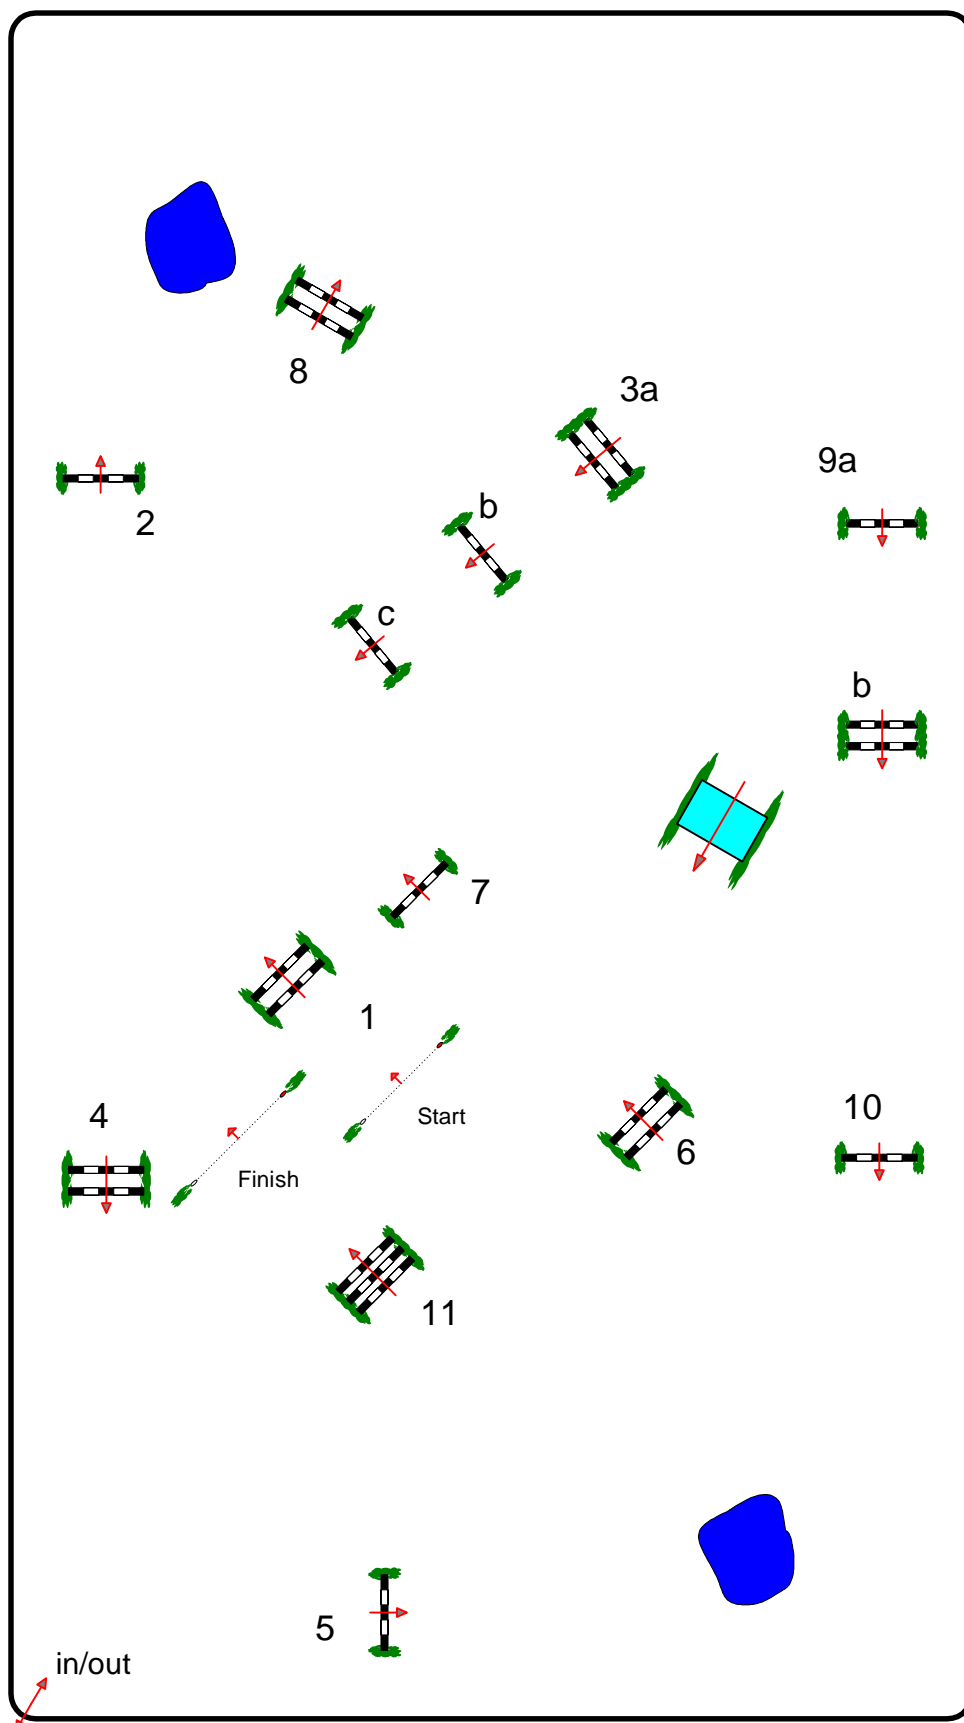

# CSI \*\*\* The Hague

Class No.: 3

Big Tour

Competition with one jump-off

Friday 29 August 2008

Start: 16:30

Table: A  
National RG:  
FEI RG / Art. 238 - 2.2  
Height: 1.50 m

Speed: 350 m/min

Length: 430 m  
Time allowed: 74 sec  
Time limit: 148 sec

Obstacles: 11  
Efforts: 14  
Penalty sec  
Closed combination:

1st Jump-off:

6-10-11-2-3a-b-4

Length: 250 m  
Time allowed: 43 sec  
Time limit: 86 sec

2nd Jump-off:

Length: 0 m  
Time allowed: 0 sec  
Time limit: 0 sec

Course Designer  
Henk Jan Drabbe (ned)

Judge