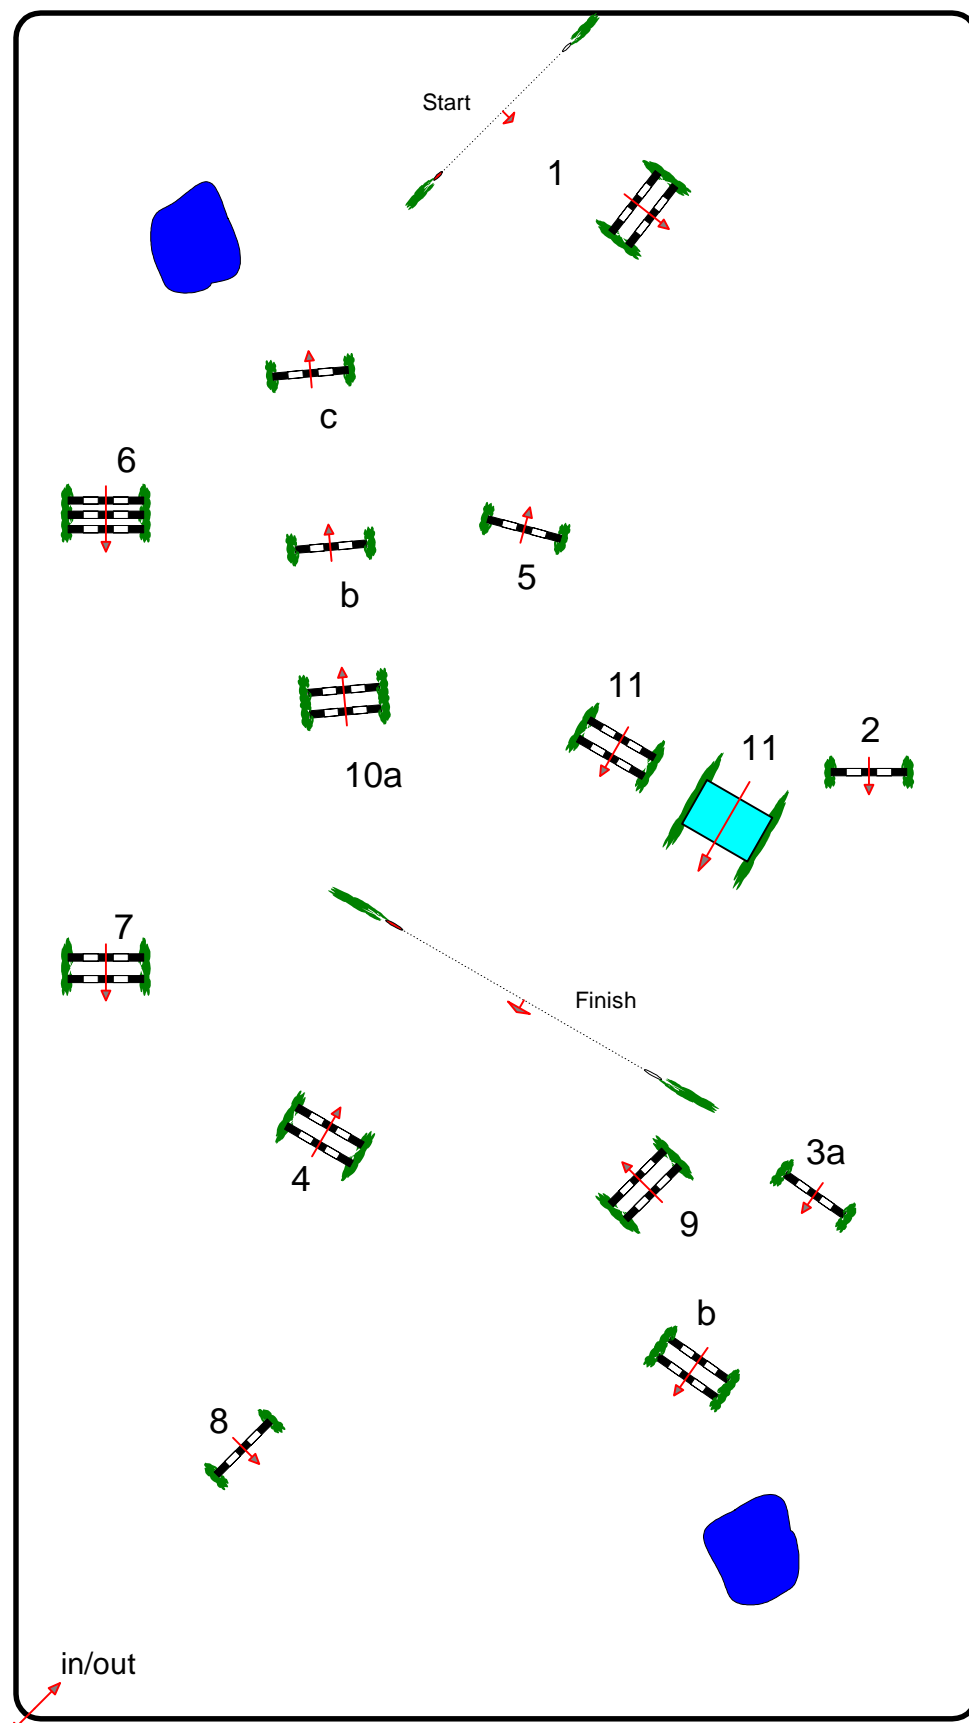

CSI *** The Hague

Class No.: 4

Youngster Tour

Competition with one jump-off

Saturday 30 August 2008

Start: 10:00

Table: A
National RG:
FEI RG / Art. 238-2.2
Height: 1.30 / 1.35 m

Speed: 350 m/min

Length: 480 m
Time allowed: 83 sec
Time limit: 166 sec

Obstacles: 11
Efforts: 14
Penalty sec
Closed combination:

1st Jump-off:

1-2-10a-b-11-8-9

Length: 290 m
Time allowed: 50 sec
Time limit: 100 sec

2nd Jump-off:

Length: 0 m
Time allowed: 0 sec
Time limit: 0 sec

Fence 11 optional

Course Designer

Henk Jan Drabbe (ned)

Judge