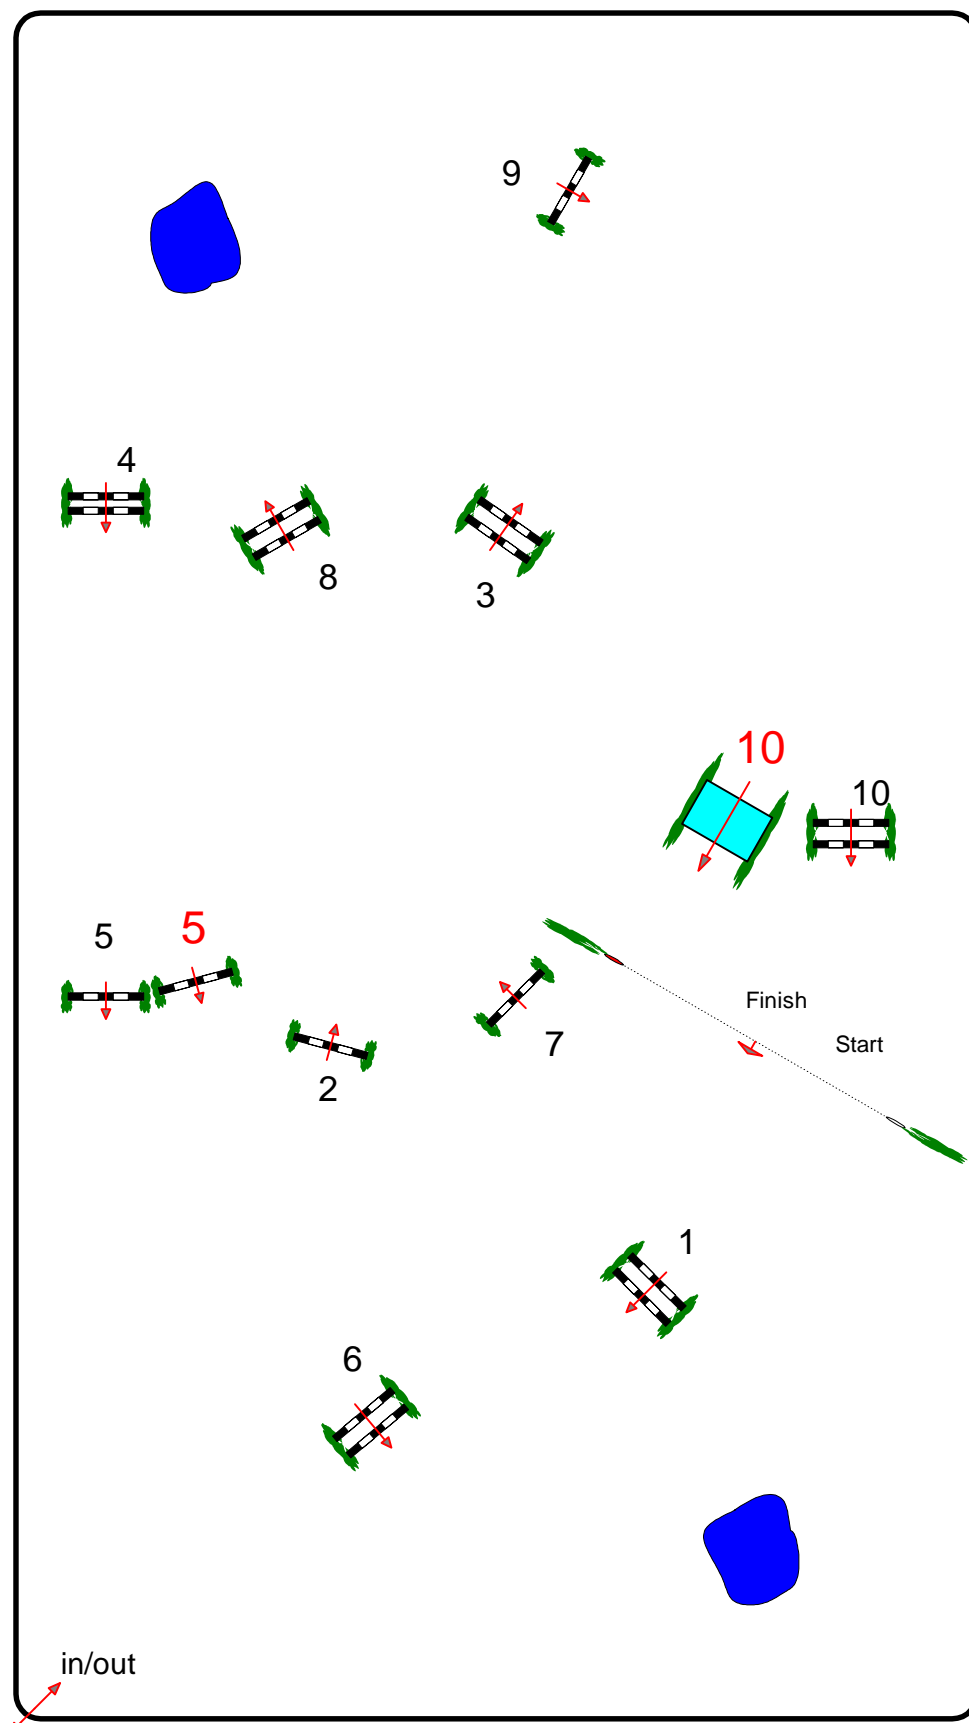

CSI *** The Hague

Class No.: 5

Midium Tour

Accumulator with 2 Jokers
agianst the clock

Saturday 30 August 2008

Start: 12:00

Table: A
National RG:
FEI RG / Art. 269 - 5
Height: 1.45 m

Speed: 350 m/min

Length: 410 m
Time allowed: 71 sec
Time limit: 142 sec

Obstacles: 10
Efforts:
Penalty sec
Closed combination:

1st Jump-off:

Length: 0 m
Time allowed: 0 sec
Time limit: 0 sec

2nd Jump-off:

Length: 0 m
Time allowed: 0 sec
Time limit: 0 sec

Jokers
Fence 5 - 10

Course Designer
Henk Jan Drabbe (ned)

Judge