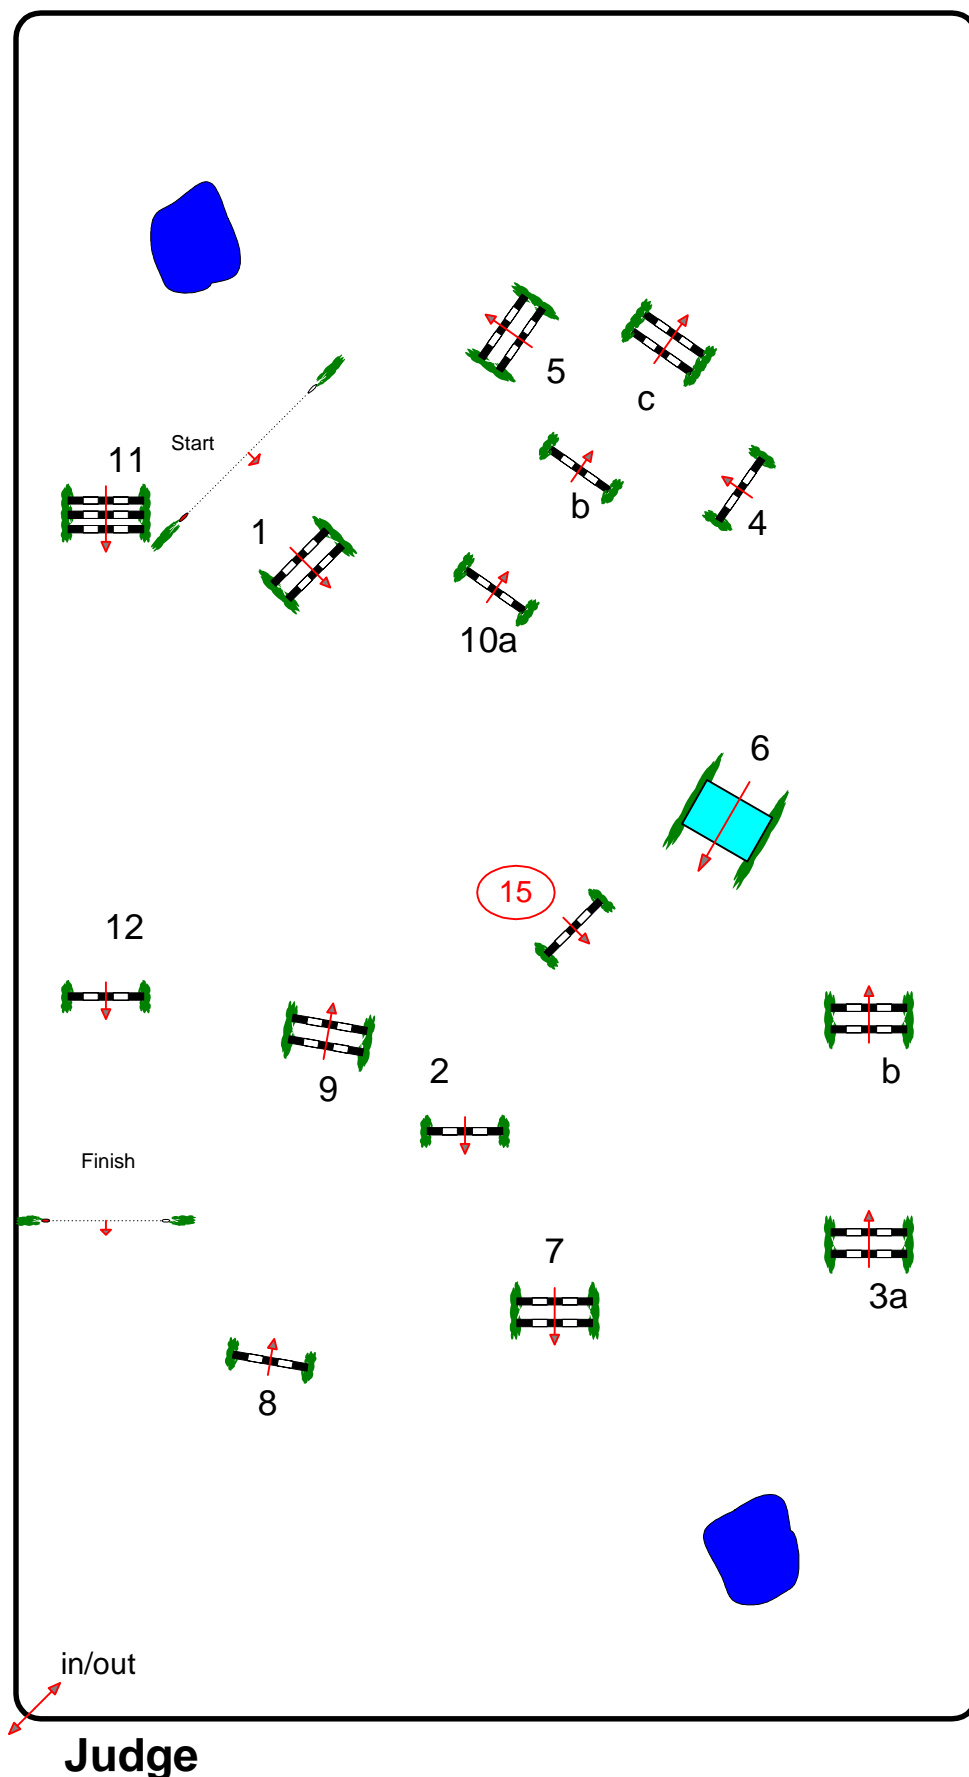

CSI *** The Hague

Class No.: 6

Big Tour

Competition with one jump-off

Saturday 30 August 2008

Start: 15:00

Table: A
National RG:
FEI RG / Art. 238 - 2.2
Height: 1.50 m

Speed: 350 m/min

Length: 500 m
Time allowed: 86 sec
Time limit: 172 sec

Obstacles: 12
Efforts: 15
Penalty sec
Closed combination:

1st Jump-off:
1-2-3-b-15-10b-c-11-12

Length: 350 m
Time allowed: 60 sec
Time limit: 120 sec

2nd Jump-off:

Length: 0 m
Time allowed: 0 sec
Time limit: 0 sec

Course Designer

Henk Jan Drabbe (ned)