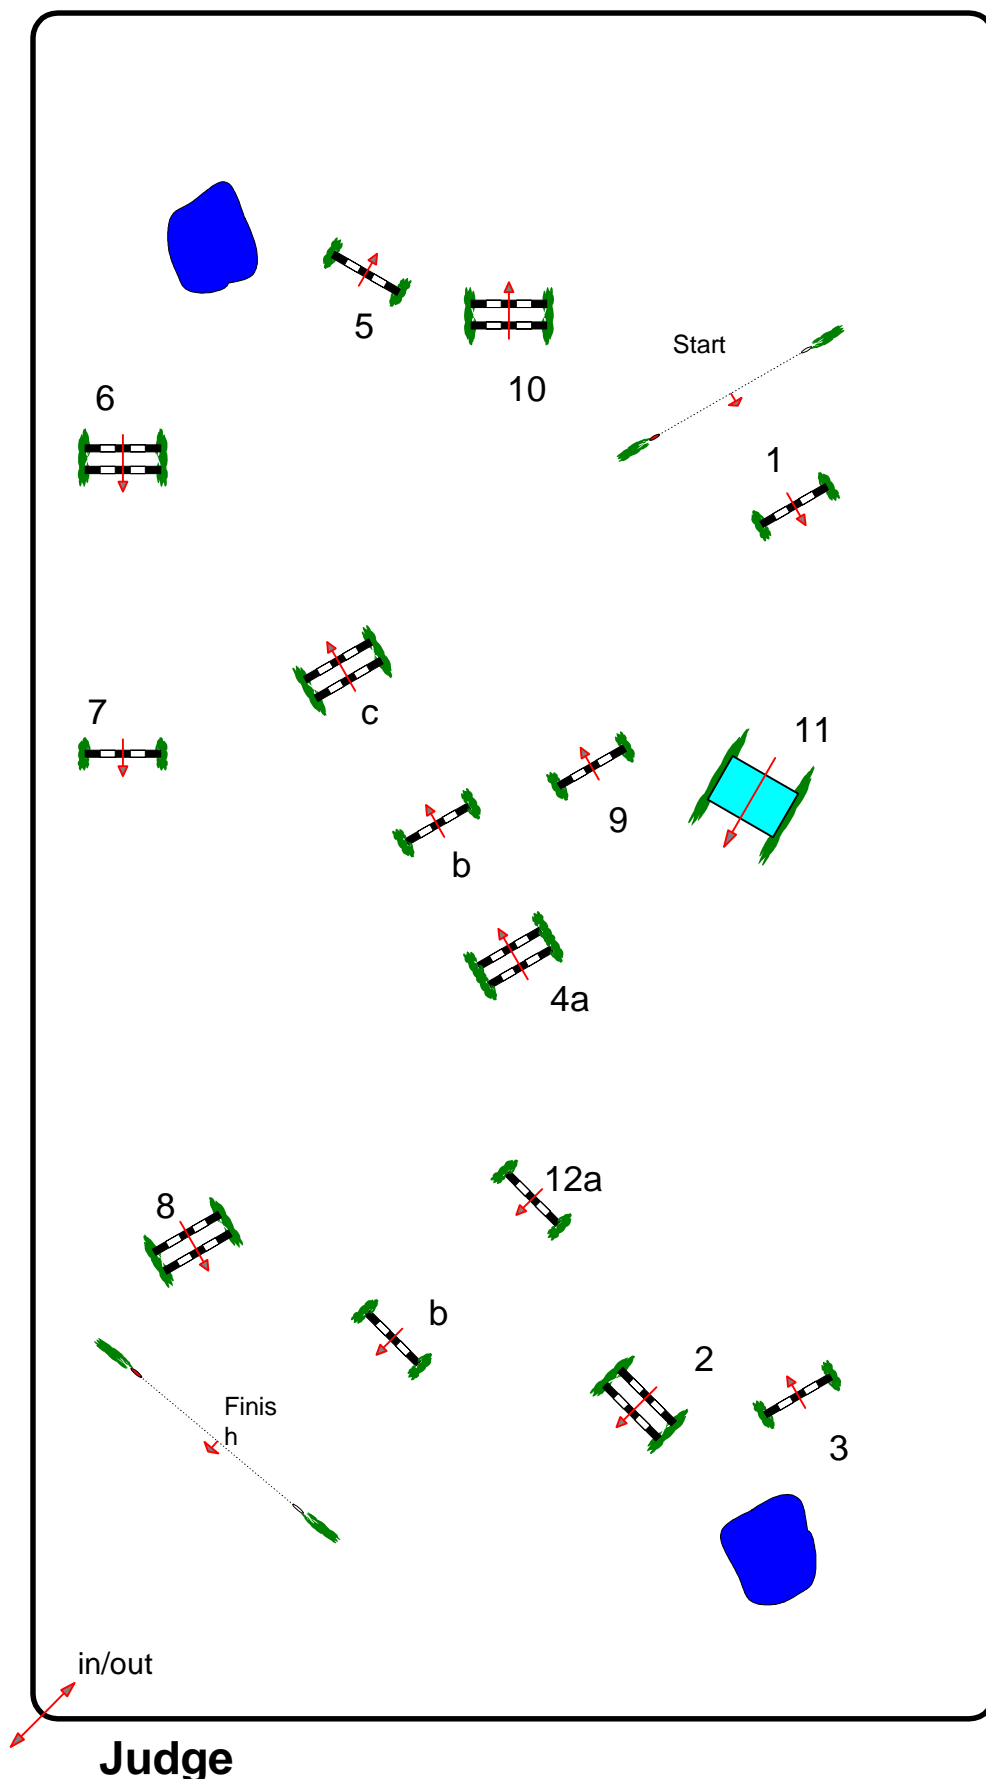

# CSI \*\*\* The Hague

**Class No.: 9 A**

**Big Tour**

**Competition over two rounds**

**Sunday 31 August 2008**

**Start: 15:00**

Table: A  
National RG:  
FEI RG / Art. 273-3.3  
Height: 1.60 m

Speed: 375 m/min

Length: 500 m  
Time allowed: 80 sec  
Time limit: 160 sec

Obstacles: 12  
Efforts: 15  
Penalty sec  
Closed combination:

1st Jump-off:

Length: 0 m  
Time allowed: 0 sec  
Time limit: 0 sec

2nd Jump-off:

Length: 0 m  
Time allowed: 0 sec  
Time limit: 0 sec

*Course Designer*  
**Henk Jan Drabbe (ned)**