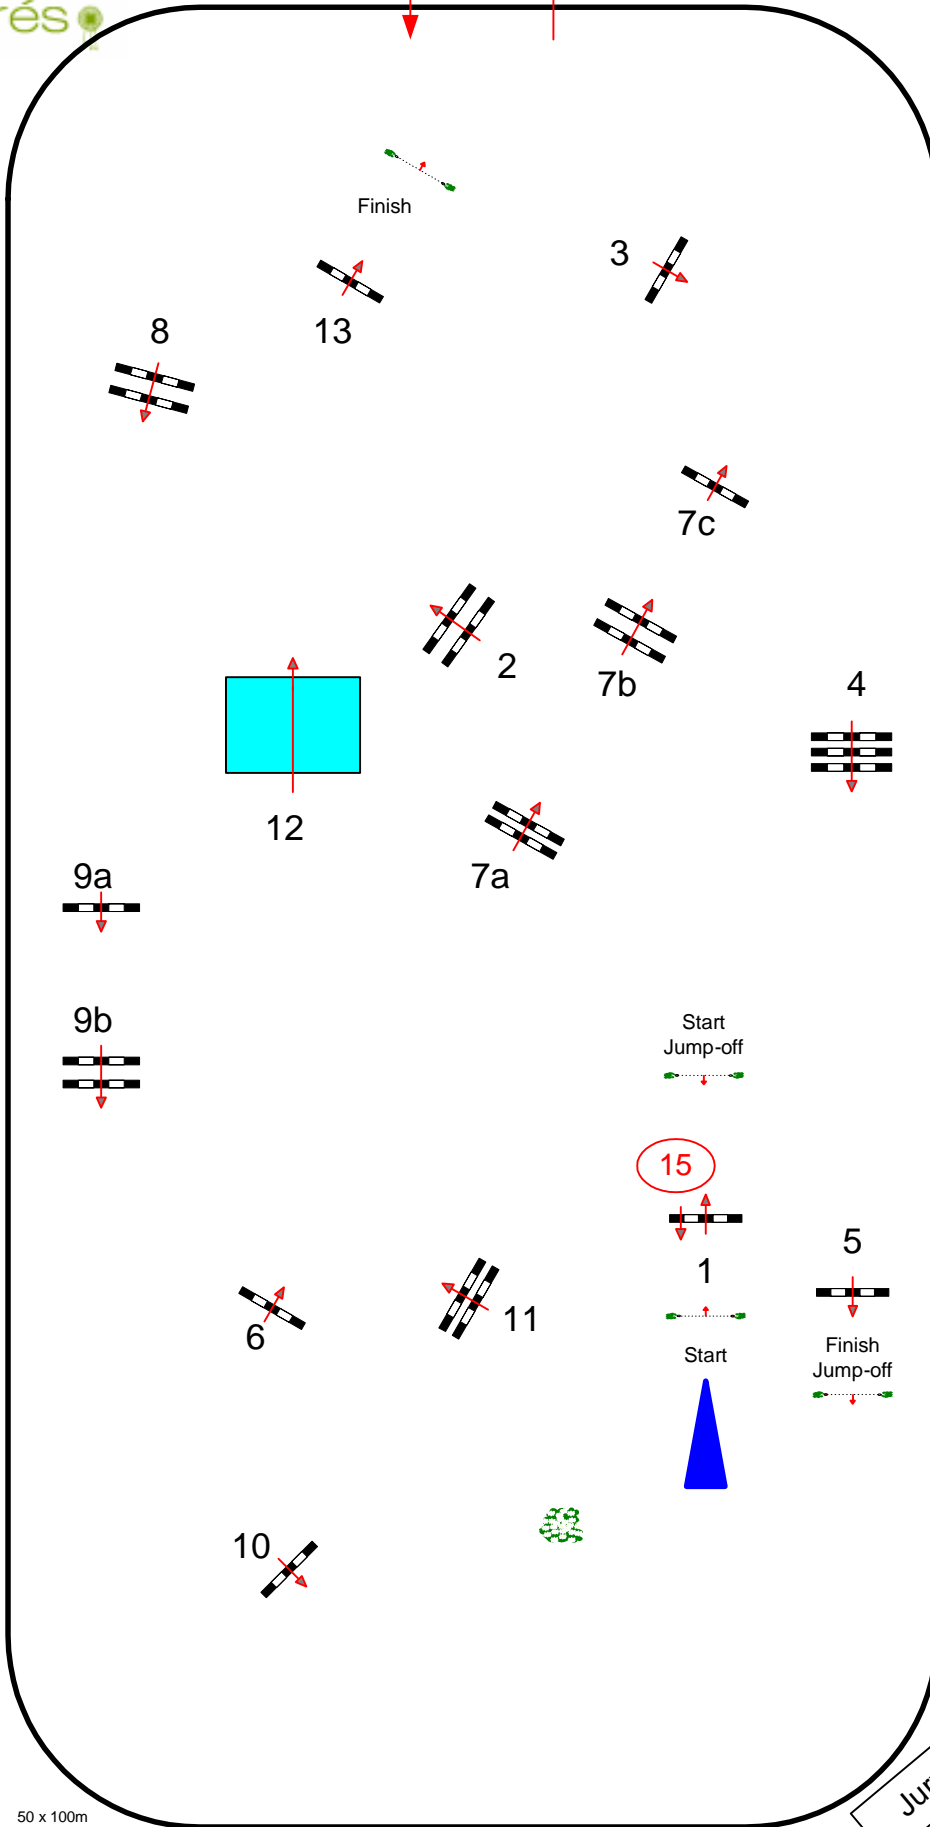

# CSI\* - Grand Prix de Leudelange - 2008

Prix Administration Communale de Leudelange

Prix Les Ecuries des Près

COMMUNE DE LEUDELANGE

écuries  
des près

50 x 100m

shr EQUISPORTS

11

**International Competition  
against the clock  
with jump-off**

Sunday, 07/09/08  
Start: 15:00

Table: A  
FEI RG / Art: 238.2.2  
max. height: 1,40 m  
spread: 1,80 m  
Speed: 400 m/min

Length:	570 m
Time allowed:	86 sec
Time limit:	172 sec
Obstacles:	13
Efforts:	16

**Jump-off**  
over: 15, 6, 7a, 9ab, 2, 4, 5  
Length: 360 m  
Time allowed: 54 sec  
Time limit: 108 sec