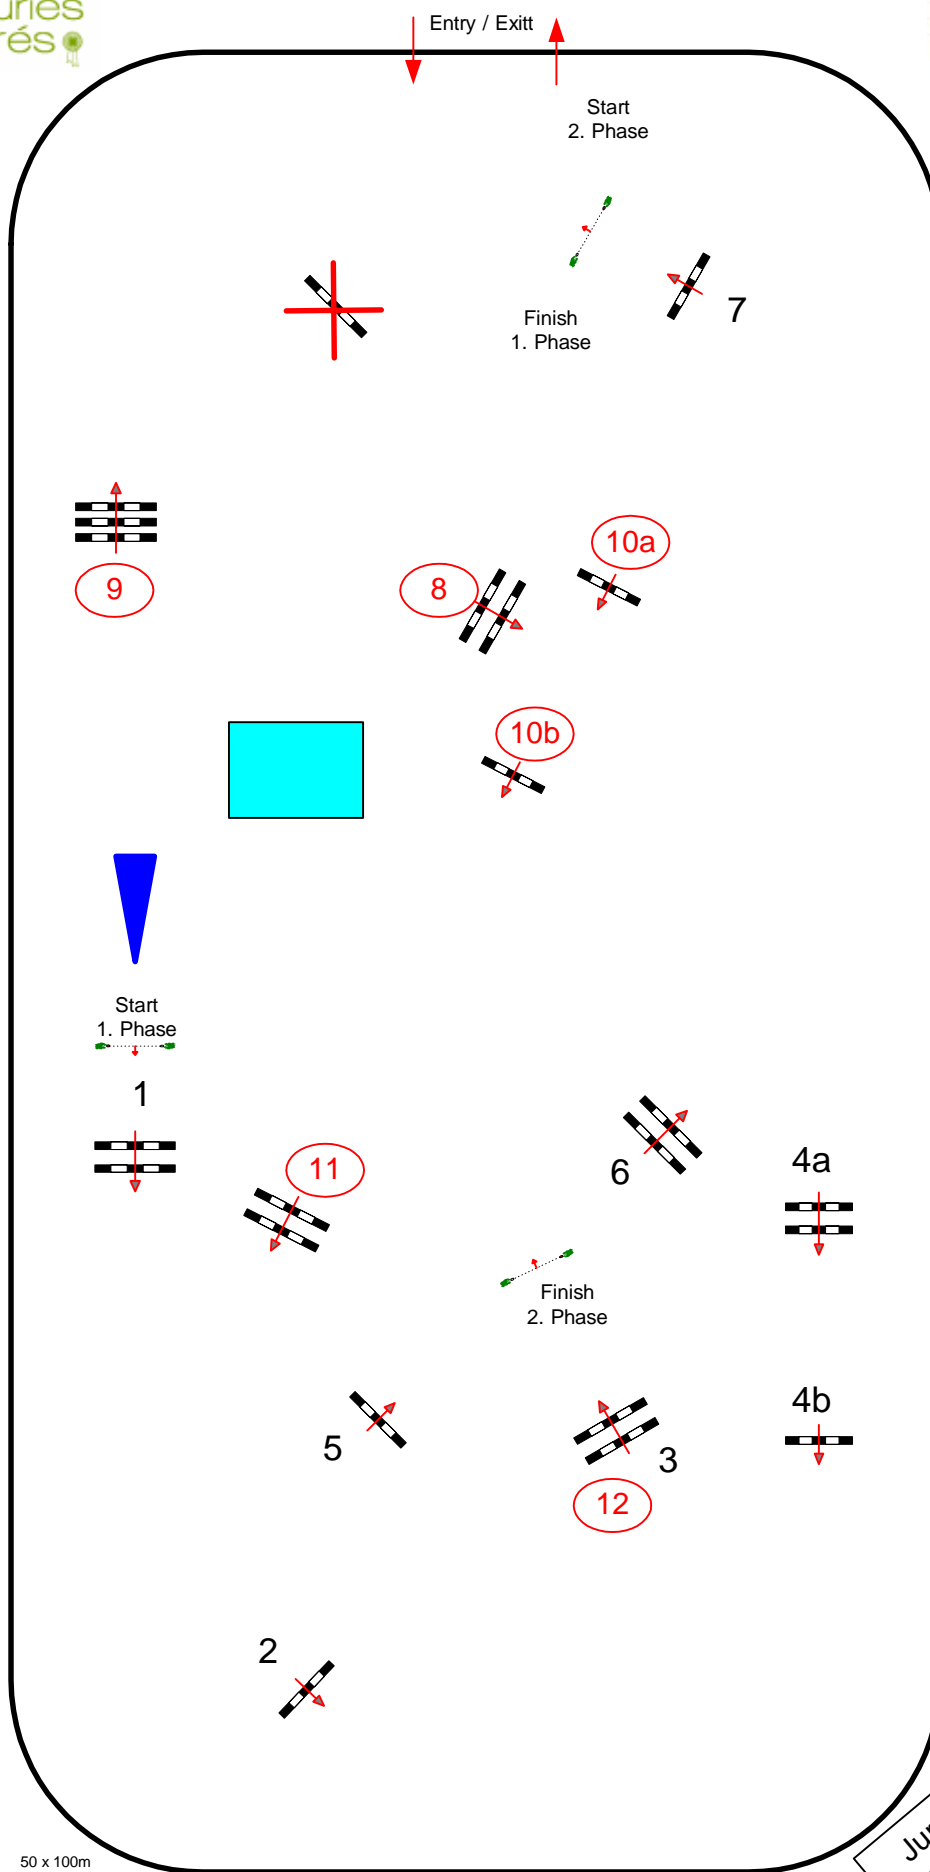

## Prix Banque Raiffeisen

shr EQUISPORTS

2

**International Competition  
in two phases**

Friday, 05/09/08  
Start: 08:00

Table: A  
FEI RG / Art: 274.5.3  
max. height: 1,25 m  
spread: 1,40 m  
Speed: 350 m/min

Length: 330 m  
Time allowed: 57 sec  
Time limit: 114 sec  
Obstacles: 7  
Efforts: 8

### 2nd phase

over: 8, 9, 10ab, 11, 12  
Length: 280 m  
Time allowed: 48 sec  
Time limit: 96 sec