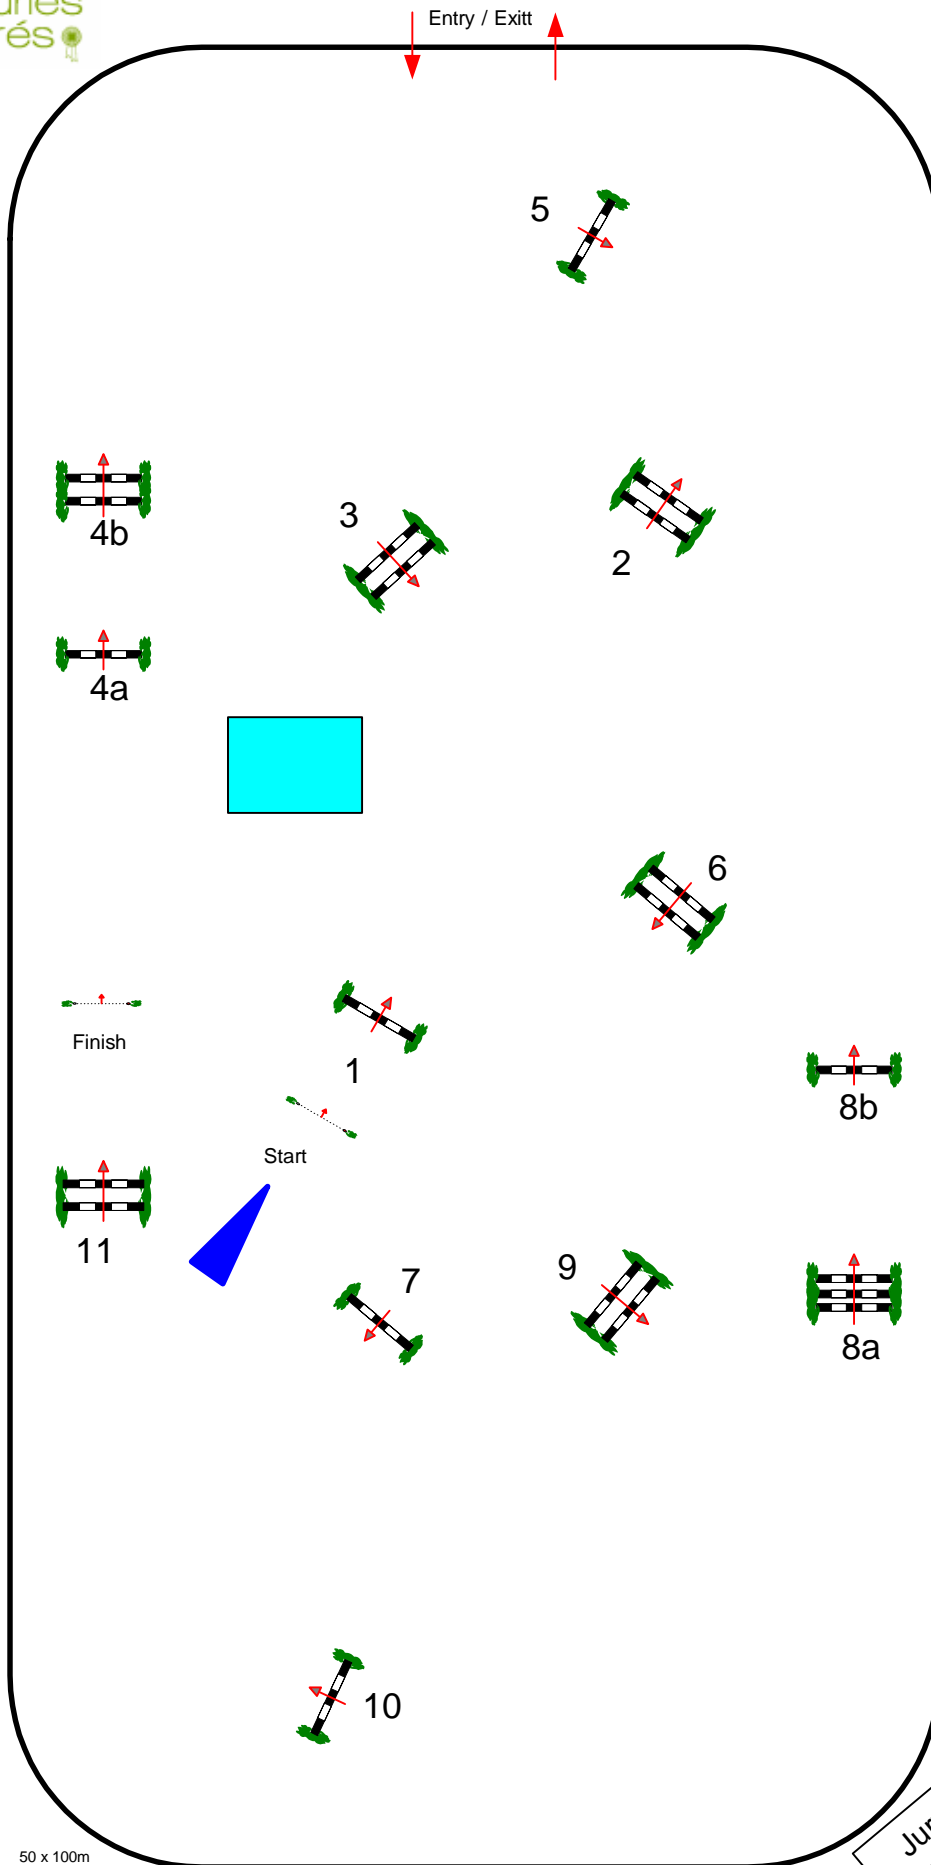

CSI* - Leudelange - 2008

Prix Karp-Kneip

shr EQUISPORTS

**International Competition
against the clock
no jump off**

Friday, 05/09/08
Start: 11:30

Table: A
FEI RG / Art: 238.2.1
max. height: 1,30 m
spread: 1,50 m
Speed: 350 m/min

Length: 470 m
Time allowed: 81 sec
Time limit: 162 sec
Obstacles: 11
Efforts: 13

50 x 100m

Jury