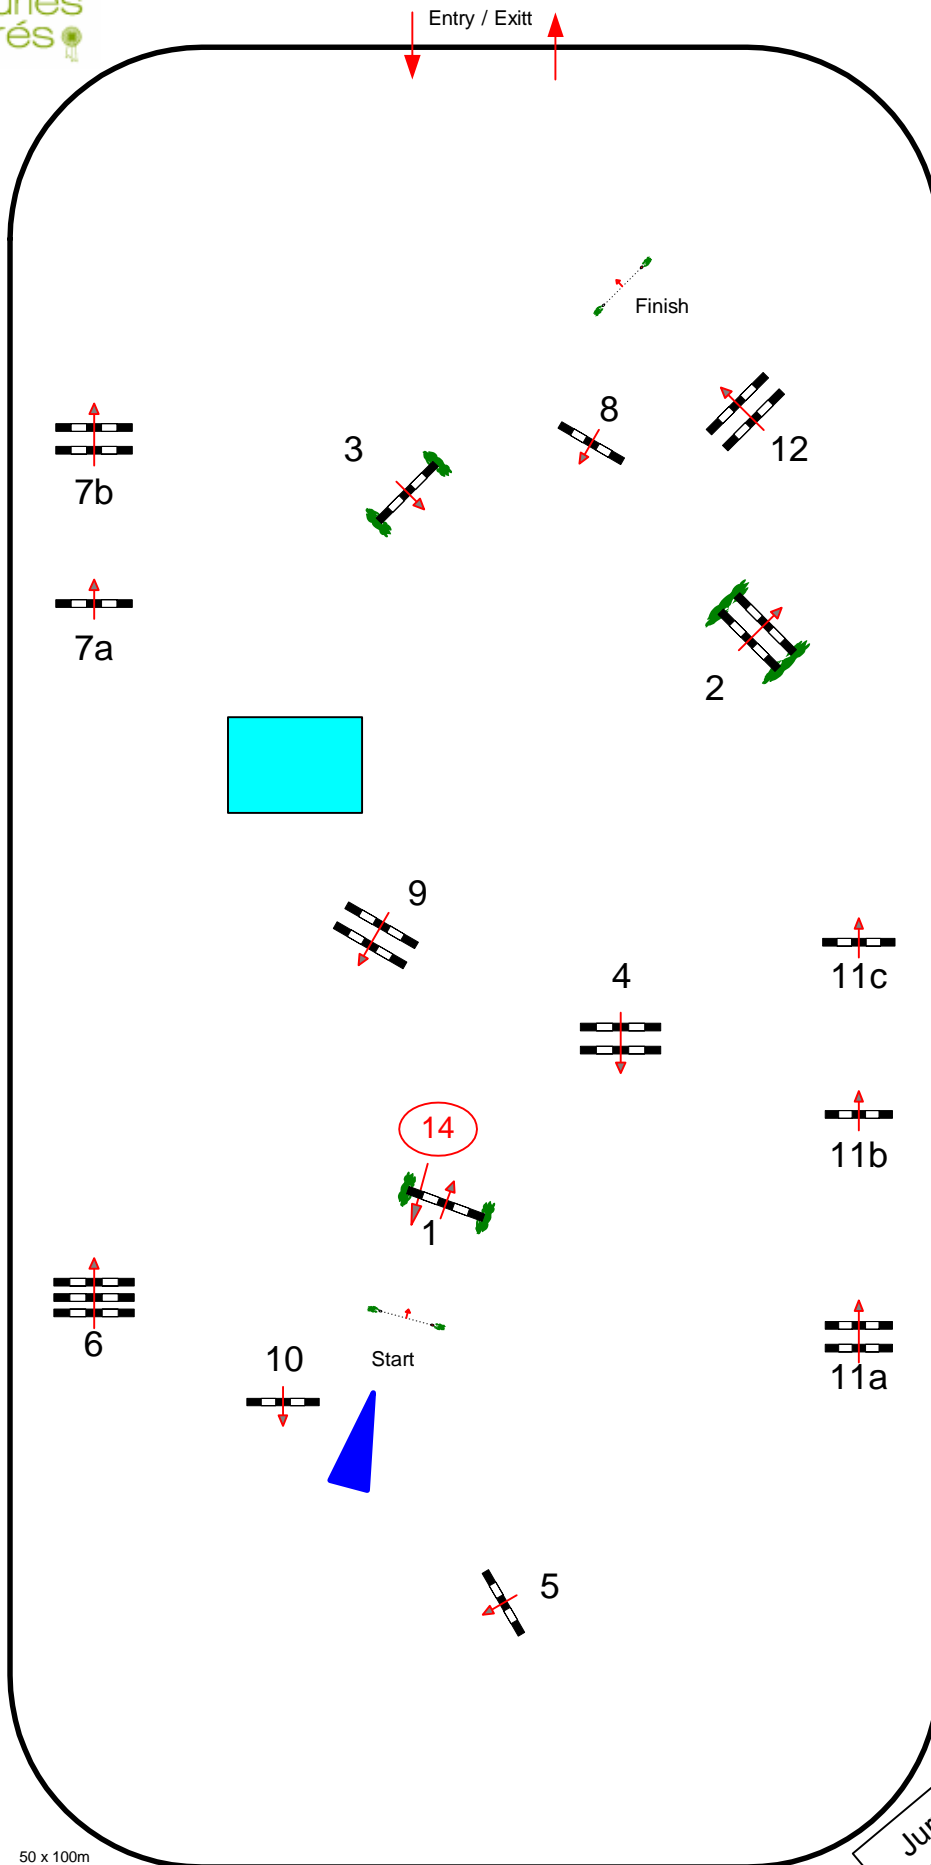

CSI* - Leudelange - 2008

Prix Mercedes Benz

Mercedes-Benz

shr EQUISPORTS

**International Competition
against the clock
with jump-off**

Friday, 05/09/08
Start: 14:30

Table: A
FEI RG / Art: 238.2.2
max. height: 1,35 m
spread: 1,50 m
Speed: 350 m/min

Length: 460 m
Time allowed: 79 sec
Time limit: 158 sec
Obstacles: 12
Efforts: 15

Jump-off

over: 6, 7b, 8, 12, 3, 14, 11ab
Length: 280 m
Time allowed: 48 sec
Time limit: 96 sec

50 x 100m

Jury