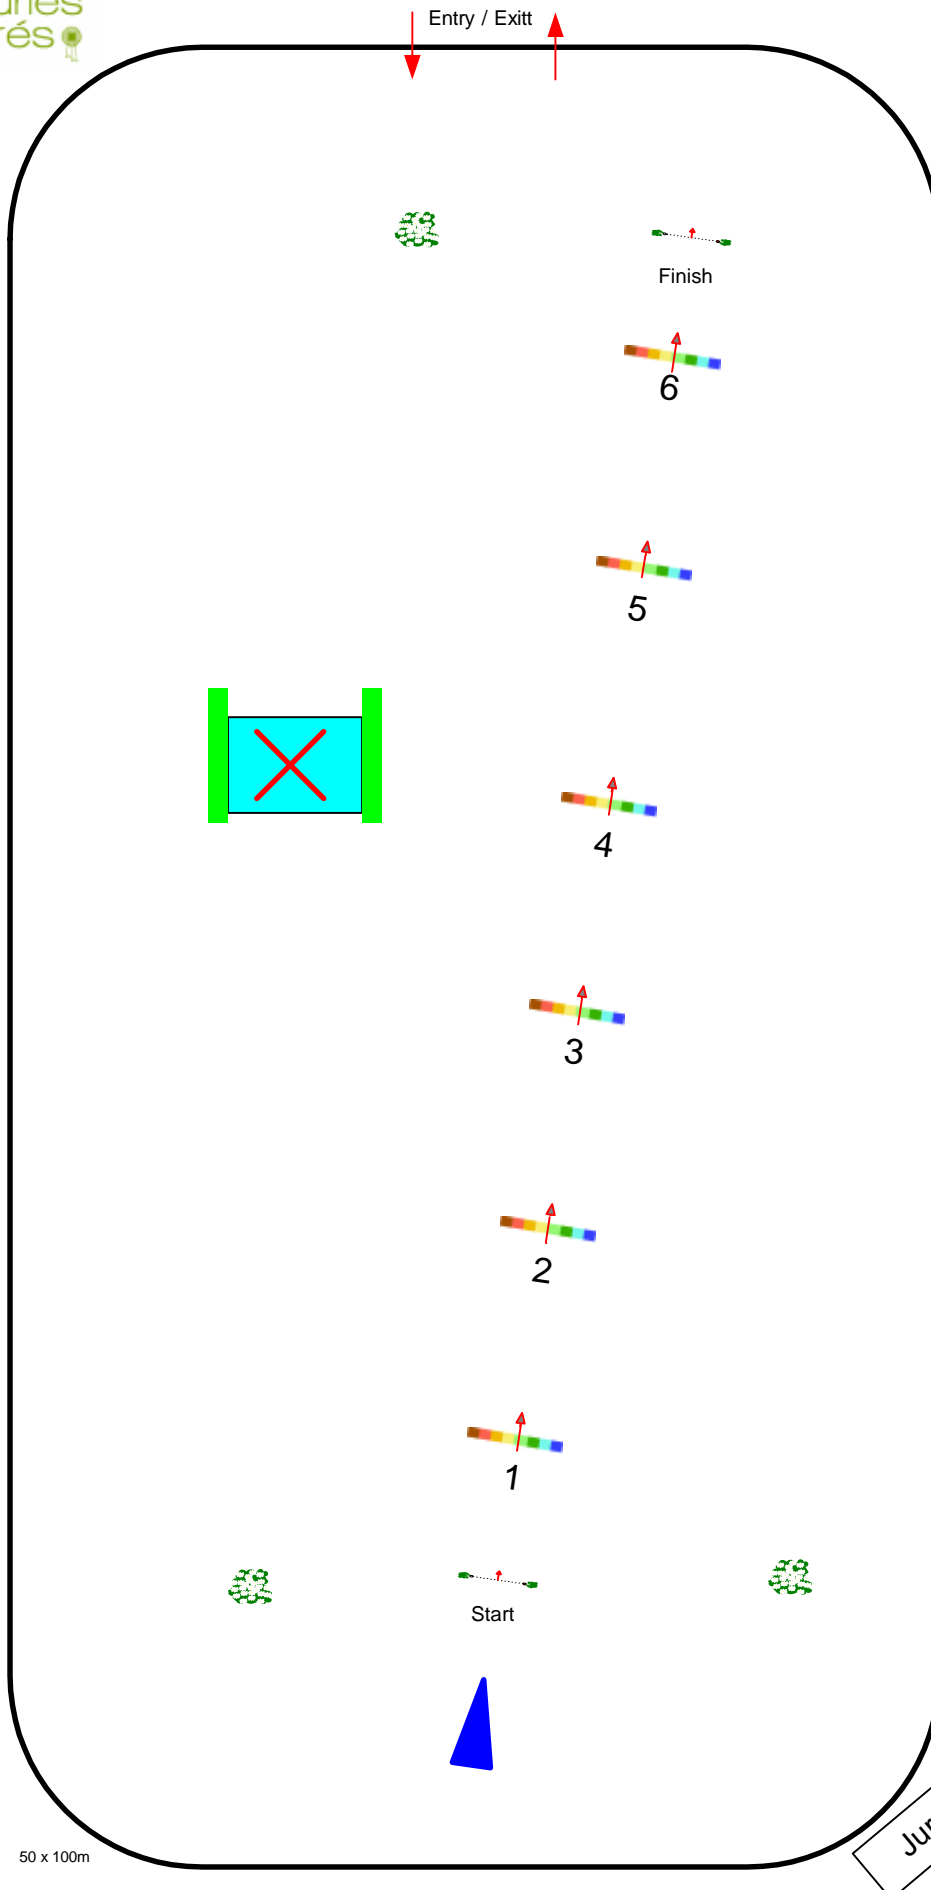

CSI* - Leudelange - 2008

Prix Piper Heidsieck

50 x 100m

shr EQUISPORTS

International Competition Six Bar

Friday, 05/09/08
Start: 17:30

Table: A
FEI RG / Art: 262.3

Obstacles: 6
Efforts: 6

1st - 4th Jump-off
over: 1, 2, 3, 4, 5, 6

Jury