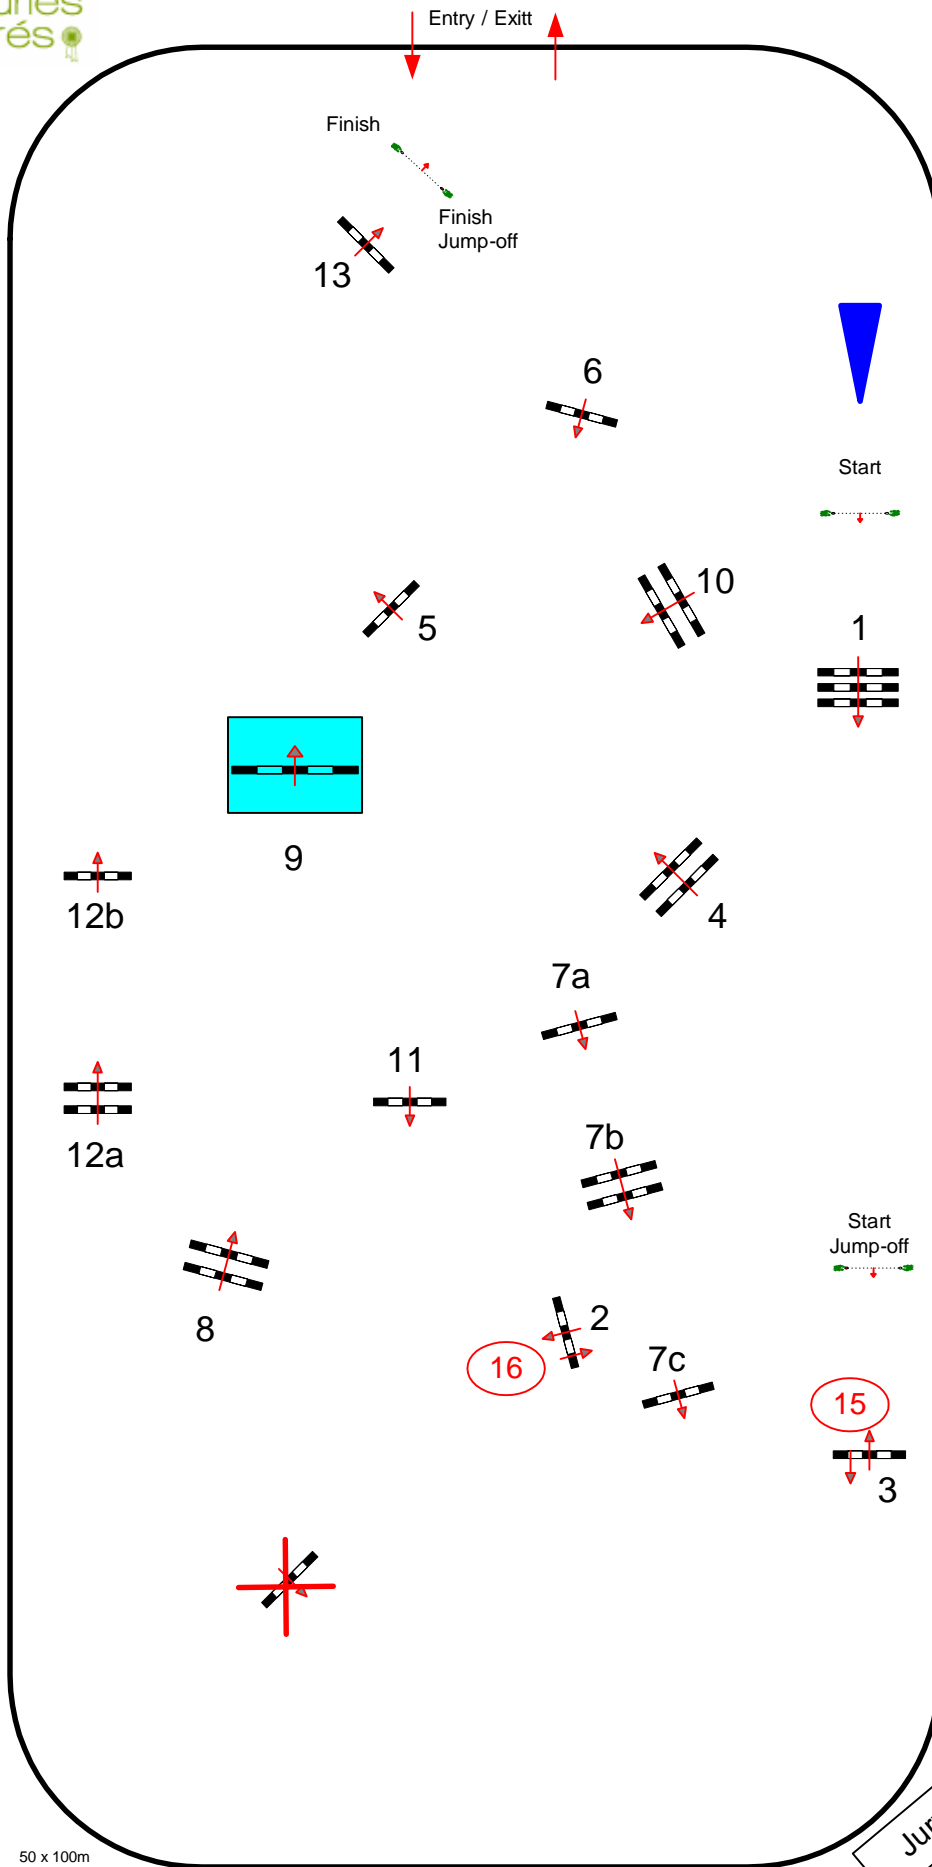

## Prix Caves Molitor

shr EQUISPORTS

**International Competition  
against the clock  
with jump-off**

Saturday, 06/09/08  
Start: 14:00

Table: A  
FEI RG / Art: 238.2.2  
max. height: 1,35 m  
spread: 1,50 m  
Speed: 350 m/min

Length: 550 m  
Time allowed: 95 sec  
Time limit: 190 sec  
Obstacles: 13  
Efforts: 16

### Jump-off

over: 15, 16, 5, 6, 7ab, 12a, 13  
Length: 320 m  
Time allowed: 55 sec  
Time limit: 110 sec

50 x 100m