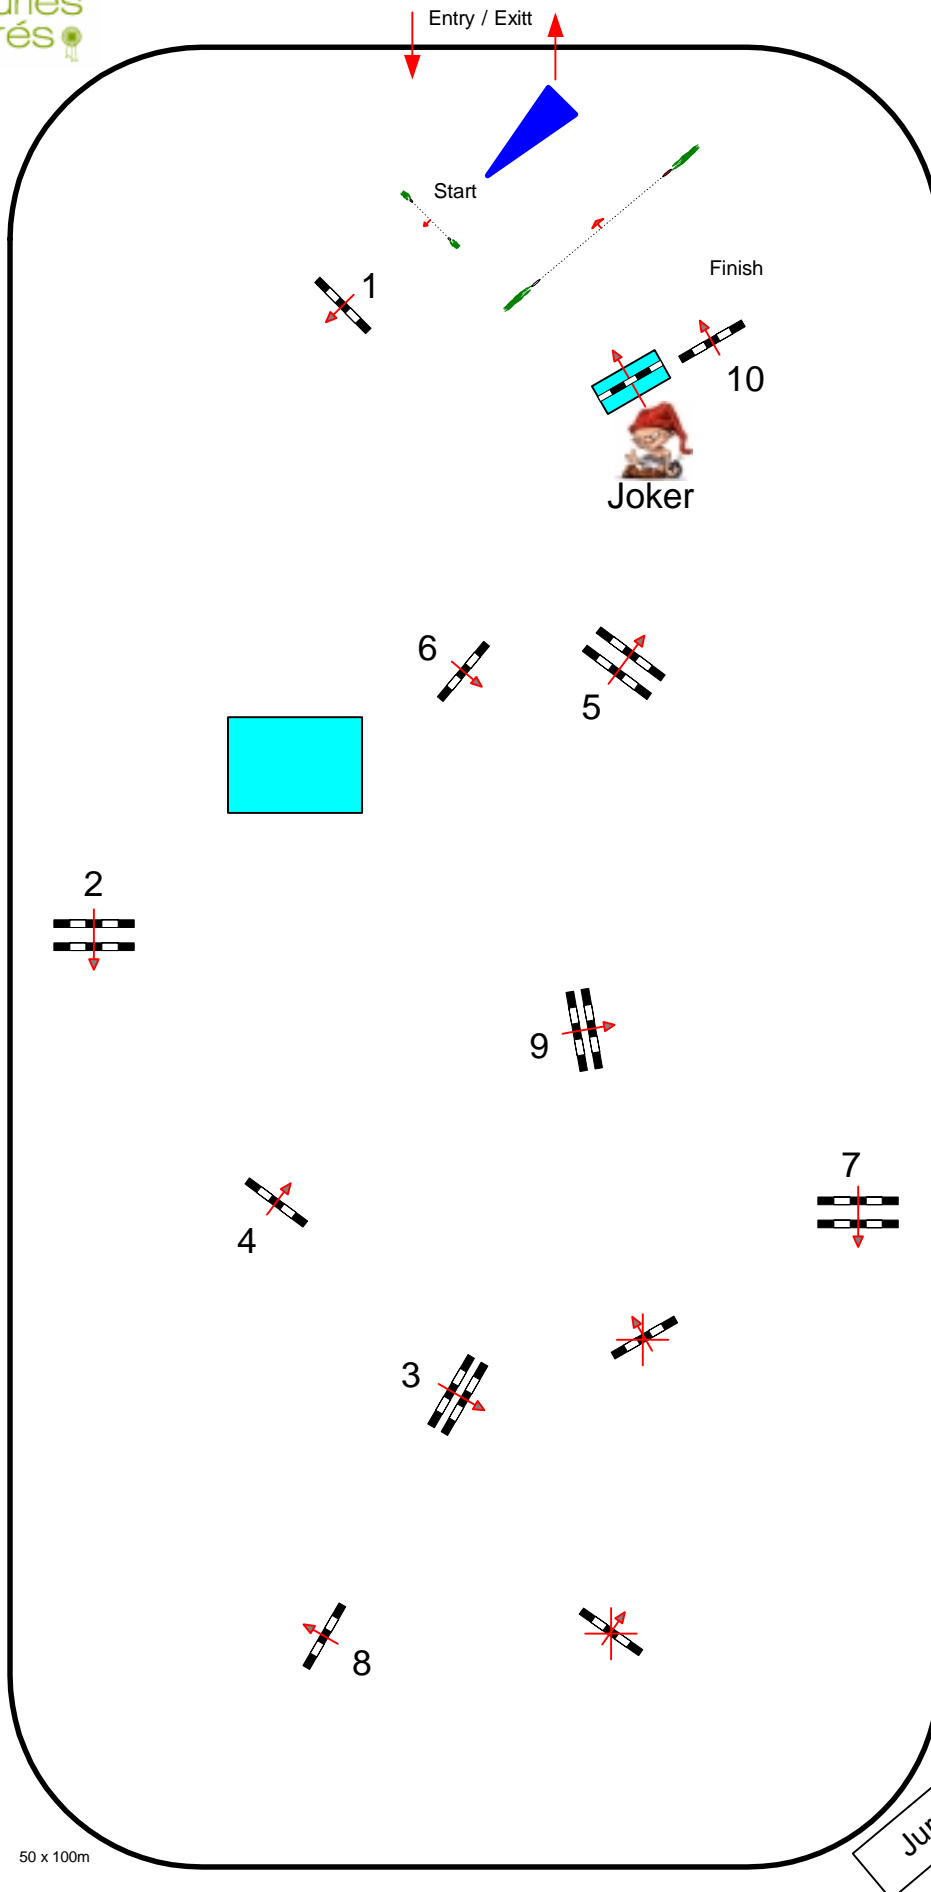

# CSI\* - Leudelange - 2008

## Prix Eaux de Beckerich

shr EQUISPORTS

**International Competition  
Accumulator with Joker**

Sunday, 07/09/08  
Start: 09:00

Table: A  
FEI RG / Art: 269.3  
max. height: 1,25 m  
spread: 1,50 m  
Speed: 350 m/min

Length: 400 m  
Time allowed: 69 sec  
Time limit: 148 sec  
Obstacles: 10  
Efforts: 10