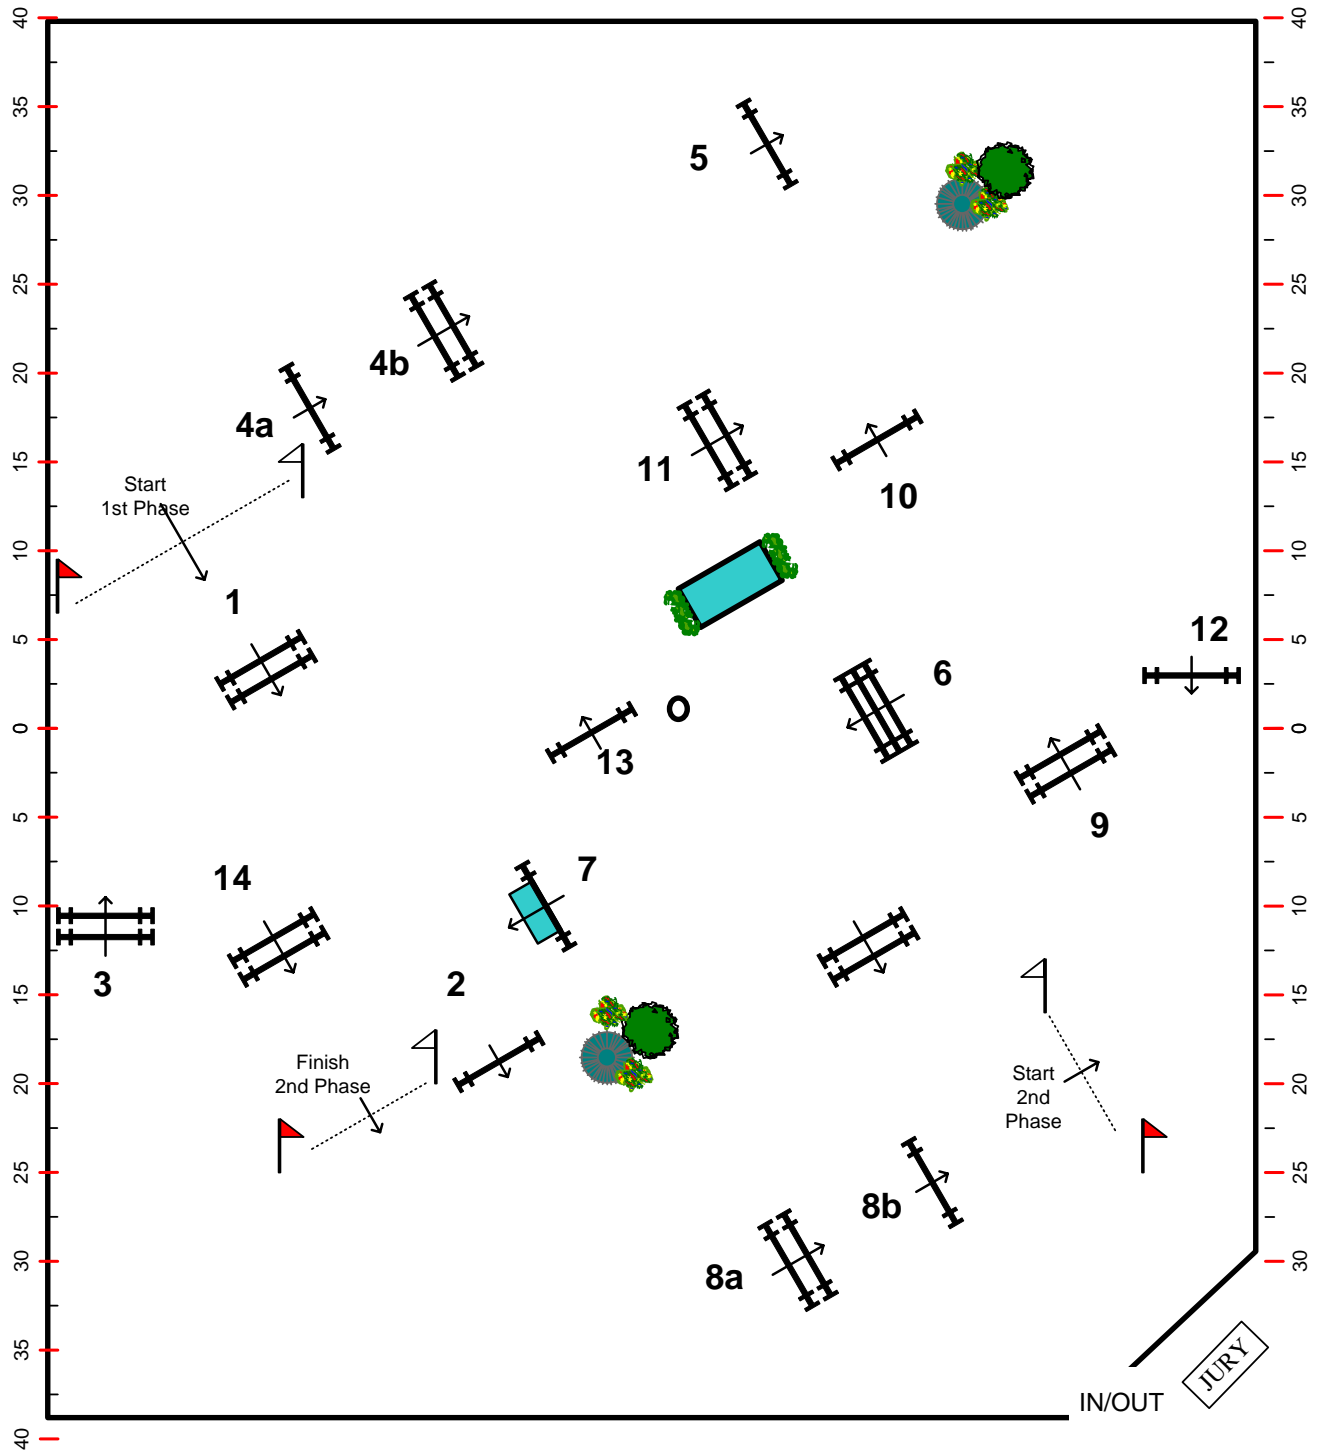

# CSIW Ribnica 2008

**Class: 1 RIBNICA Welcome Stakes**

**Freitag, 19. September 2008**

Class Specifications  
 Article: **274.5.3**  
 Format: Two Phases  
 Height: 1.30m

Speed: 350 m/min  
 Length: 305 m  
 Time Allowed: **53** sec  
 Time Limit: 106 sec

1st Round: **1 to 8**  
 Efforts: 10  
 Closed Efforts:  
 Options:

Jump-Off: **9 to 14**  
 Length: 230 m  
 Time Allowed: **40** sec  
 Time Limit: 80 sec

**Michel Vaillancourt**