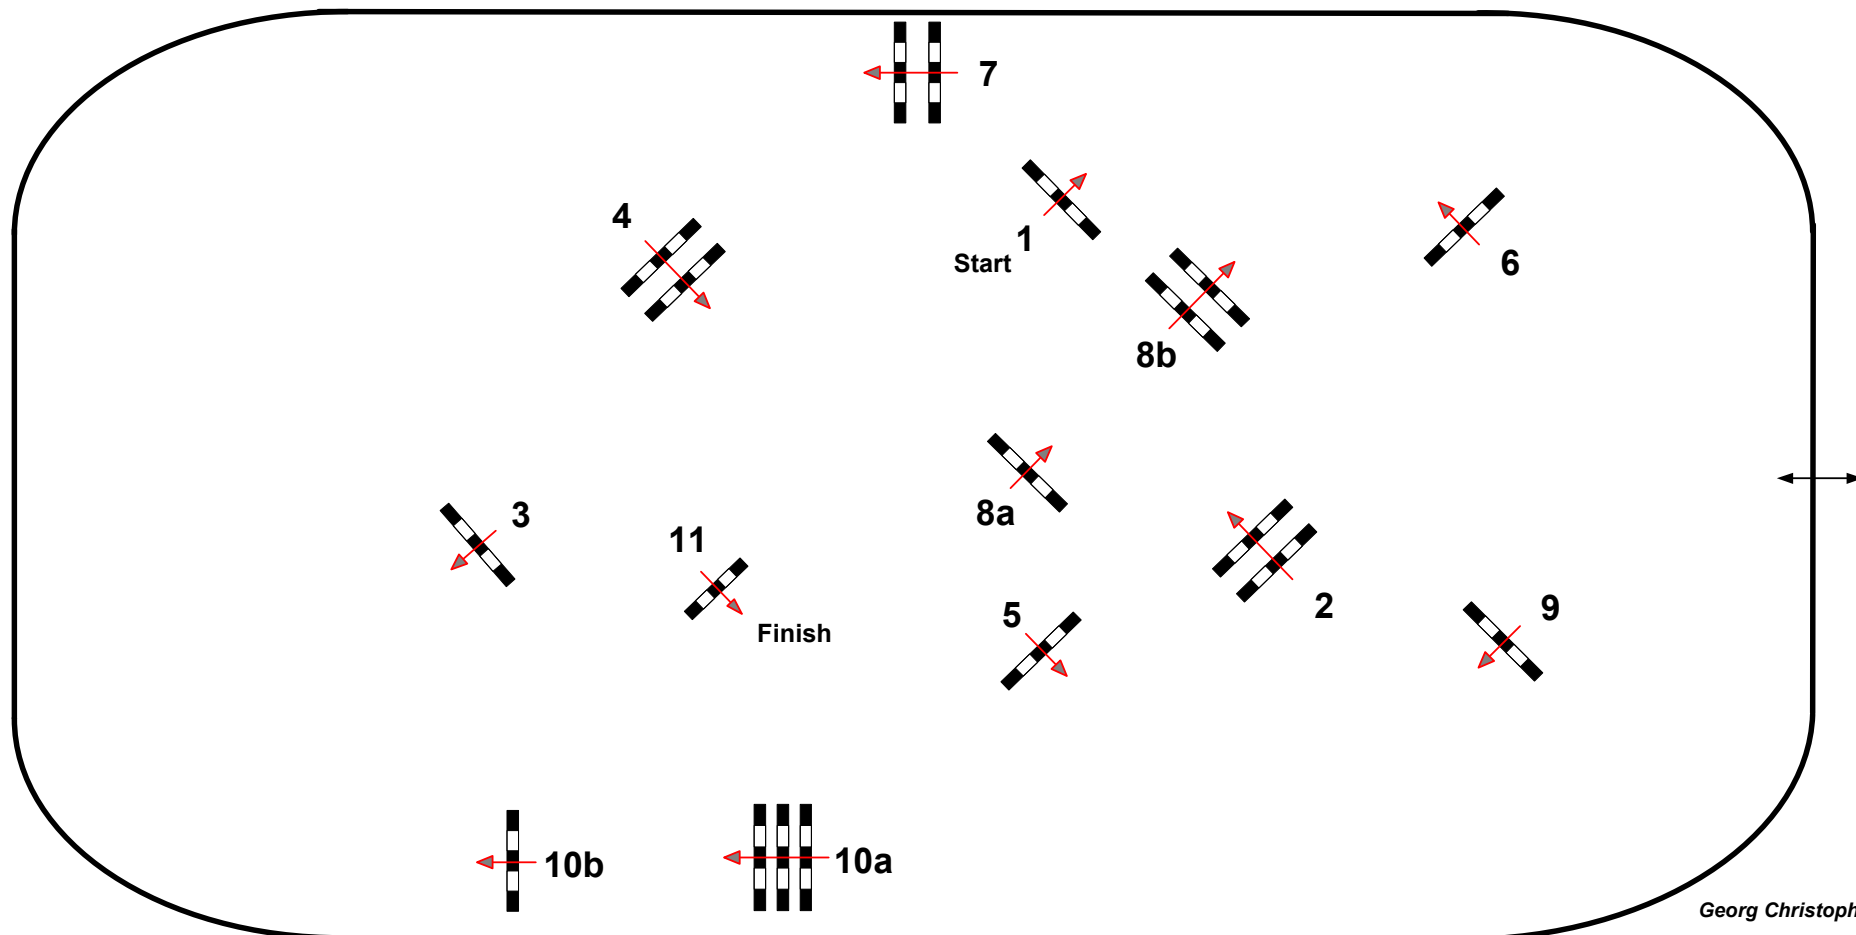

CSI*** Salzburg Arena - Amadeus Horse Indoors

08.-12.Oktober 2008

2

Class No.: 2

ÖWD Opening

Competition against the clock

Table: A
National RG:
FEI RG / Art. 238.2.1
Height: 1,45 m

Speed: 350 m/min
Length: 400 m
Time allowed: 69 sec
Time limit: 138 sec

Obstacles: 11
Efforts: 13
Penalty sec:
Closed combination:

1st Jump-off:
Length: 0 m
Time allowed: 0 sec
Time limit: 0 sec

Georg Christoph Bödicker
Madl Franz